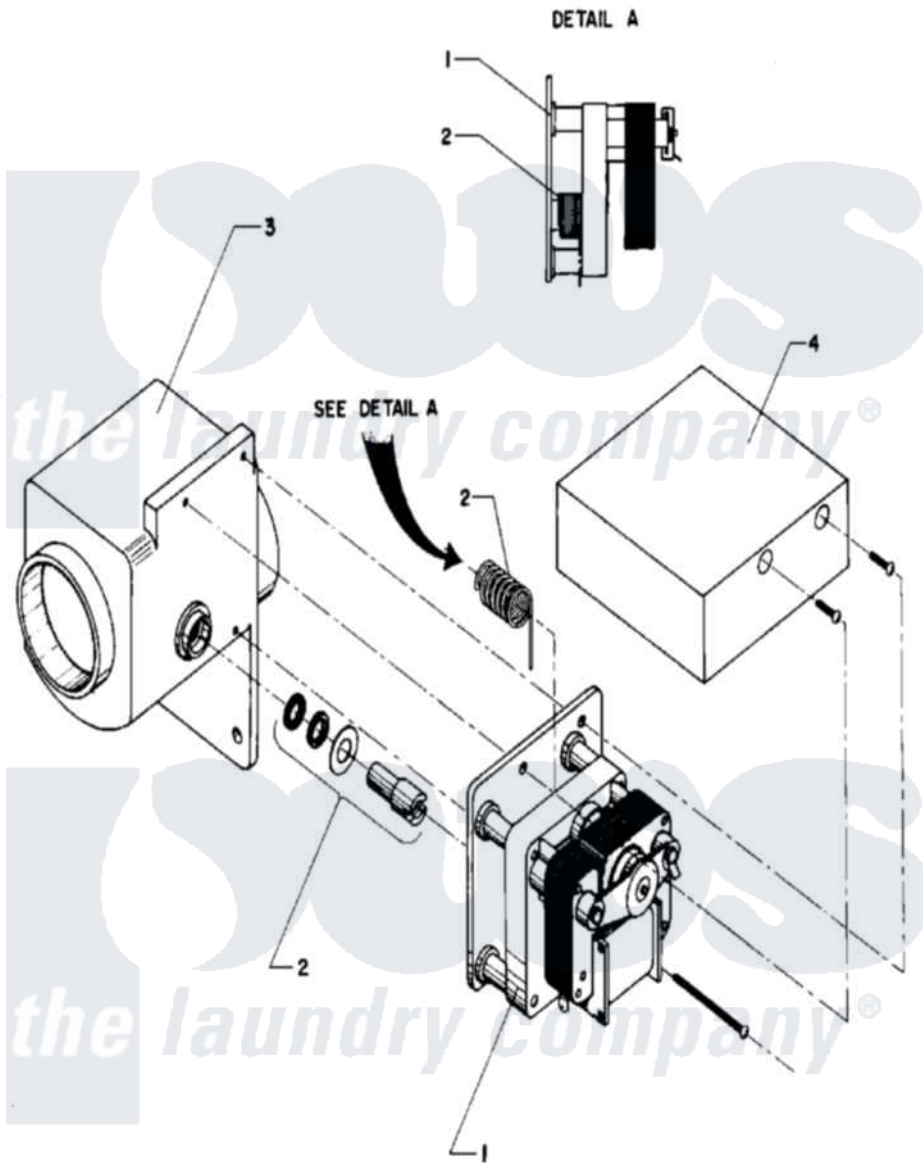

Maytag MAF35PN2 11 - DRAIN VALVE

Maytag [Commercial Maytag MAF35PN2 Washer Parts](#) Parts Diagram 11 - DRAIN VALVE
 Click on the part number to view part

Item	Original Part Number	Replaced By	Status	Part Description
001	24001116			Valve, Drain
"	24001530			Valve, Motor Drain
002	24001528			Shaft, Drive And Seal Kit
003	24001570			Valve Body
004	24001571		Not Available	COVER, DRAIN VALVE MOTOR