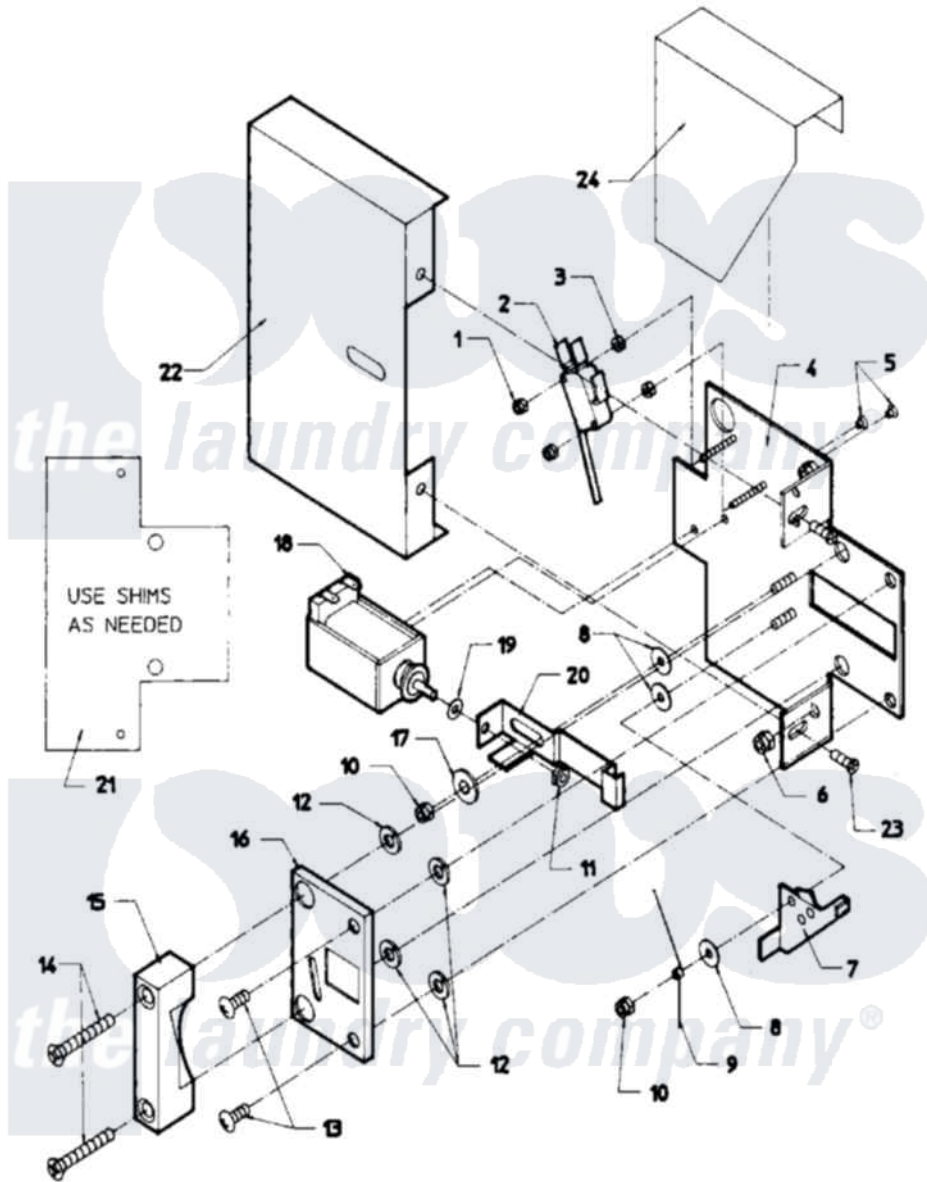

# Maytag MAF35PN2 12 - DOOR SAFETY INTERLOCK - OPL MODELS

Maytag [Commercial Maytag MAF35PN2 Washer Parts](#) Parts Diagram 12 - DOOR SAFETY INTERLOCK - OPL MODELS

[Click on the part number to view part](#)

Item	Original Part Number	Replaced By	Status	Part Description
001	<a href="#">24001476</a>			Nut, Fiberlock
002	<a href="#">24001229</a>			Switch, Door Lock
003	24001477		Not Available	SPACER, NYLON (No.6)
004	NLA		Not Available	PLATE, DOOR LOCK
005	<a href="#">24001479</a>			Screw, S.s.
006	<a href="#">24001305</a>			Nut, Fiberlock
007	<a href="#">24001230</a>			Lever, Door Lock
008	<a href="#">24001480</a>			Washer, Teflon
009	<a href="#">24001293</a>			Spring, Torsion
010	24001342	<a href="#">74005230</a>		Nut, Lock
011	<a href="#">24001481</a>	<a href="#">Y707702</a>		Locknut
012	<a href="#">24001295</a>			Lockwasher, S.s.
013	<a href="#">24001323</a>			Screw
014	<a href="#">24001642</a>			Screw, S.s.
015	24001483		Not Available	CATCH, DOOR LOCK
016	24001484		Not Available	COVER, DOOR LOCK PLATE

017	<a href="#">24001485</a>		Washer, Shoulder
018	<a href="#">24001101</a>		Solenoid, Door Rel
019	<a href="#">24001358</a>		Washer, Flat
020	24001486	Not Available	BUTTON, PUSH (STOP)
021	<a href="#">24001559</a>		Shim, Door Lock
022	24001487	Not Available	COVER, DOOR LOCK ASSY.
023	24001301	<a href="#">67006964</a>	Screw, Glide
024	24001488	Not Available	SHIELD, SPLASH (DOOR LOCK)