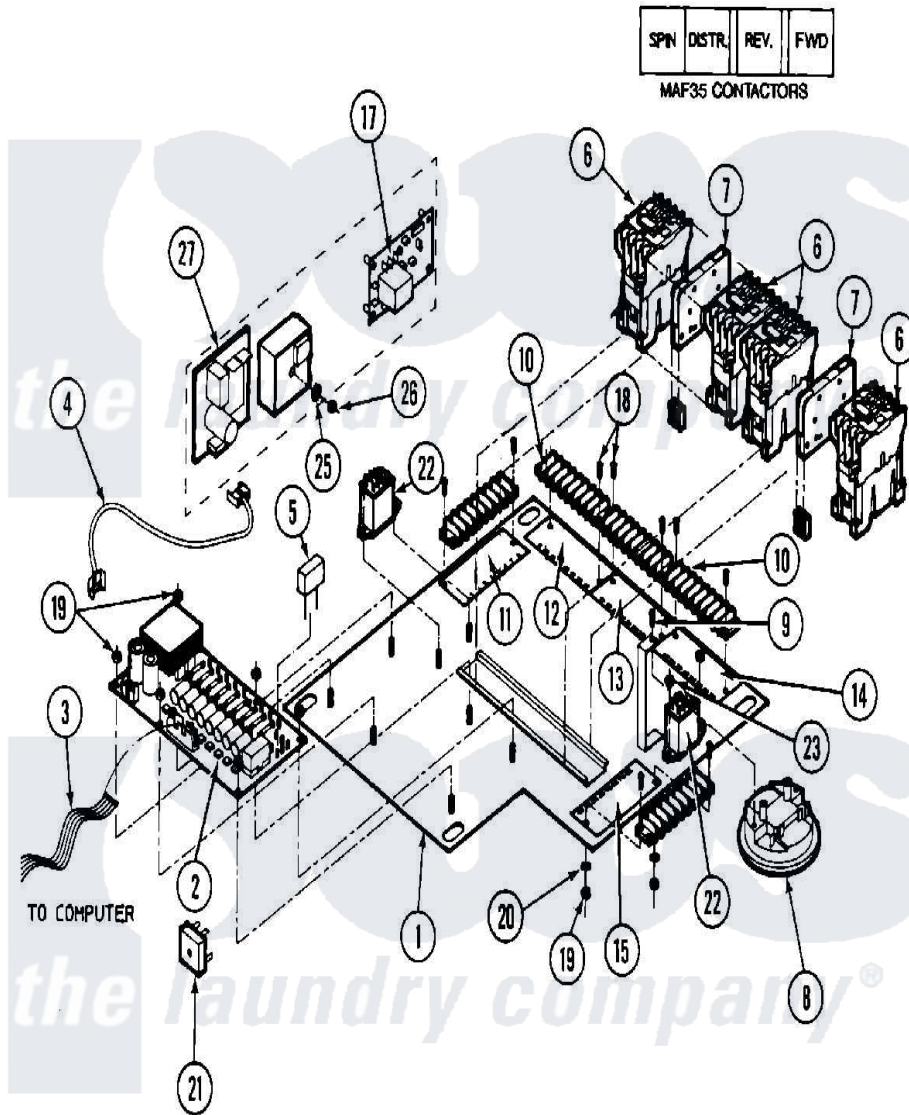

Maytag MAF35PNA 01 - CONTROL MODULE

Maytag [Commercial Maytag MAF35PNA Washer Parts](#) Parts Diagram 01 - CONTROL MODULE
 Click on the part number to view part

Item	Original Part Number	Replaced By	Status	Part Description
001	W10124350		Not Available	NOT REQUIRED PART OR SEE NOTE
002	24001408			Board, Solid State
003	24001409		Not Available	CABLE, FLT. (14 PIN)
004	24001410			Harness, Battery Back-Up
005	24001109		Not Available	FILTER, RC-NTWK.
006	24001105	24002051		Contacto-
007	24001108			Interlock, Mech, Contactor
008	24001223		Not Available	SWITCH, DUAL LEVEL
009	24001411	313806		Screw
010	24001412		Not Available	STRIP, TERMINAL
011	NLA		Not Available	DECAL,INSUL. TERM STRIP (1-8)
012	NLA		Not Available	DECAL,INSUL. TERM STRIP (9-16)
013	NLA		Not Available	DECAL,INSUL. TERM STRIP (17-24)
014	NLA		Not Available	DECAL,INSUL. TERM STRIP

014	NLA	Not Available	(25-32)
015	24001030	Not Available	DECAL,INSUL.TERM STIRP (33-40)
016	24001413	Not Available	TERMINAL STRIP (No.4 PLACE)
017	24001361		Relay, Delay
018	24001414	4450038	Screw
019	24001417	7103P070-60	Nut, Top Pilot
020	24001415		Washer, S.s.
021	24001416		Rectifier, Bridge
022	24001177	24001110	Relay- Fla
023	24001417	7103P070-60	Nut, Top Pilot
024	24001418		Relay, Time Delay
025	24001295		Lockwasher, S.s.
026	24001419	W10139757	Nut
027	24001243		Board, Battery Bckup
028	24001421	Not Available	INPUT TERMINAL JUNCTION
"	NLA	Not Available	BATTERY (9 VOLT)
029	BLANK	Not Available	(ITEMS 16 AND 24 ARE NOT