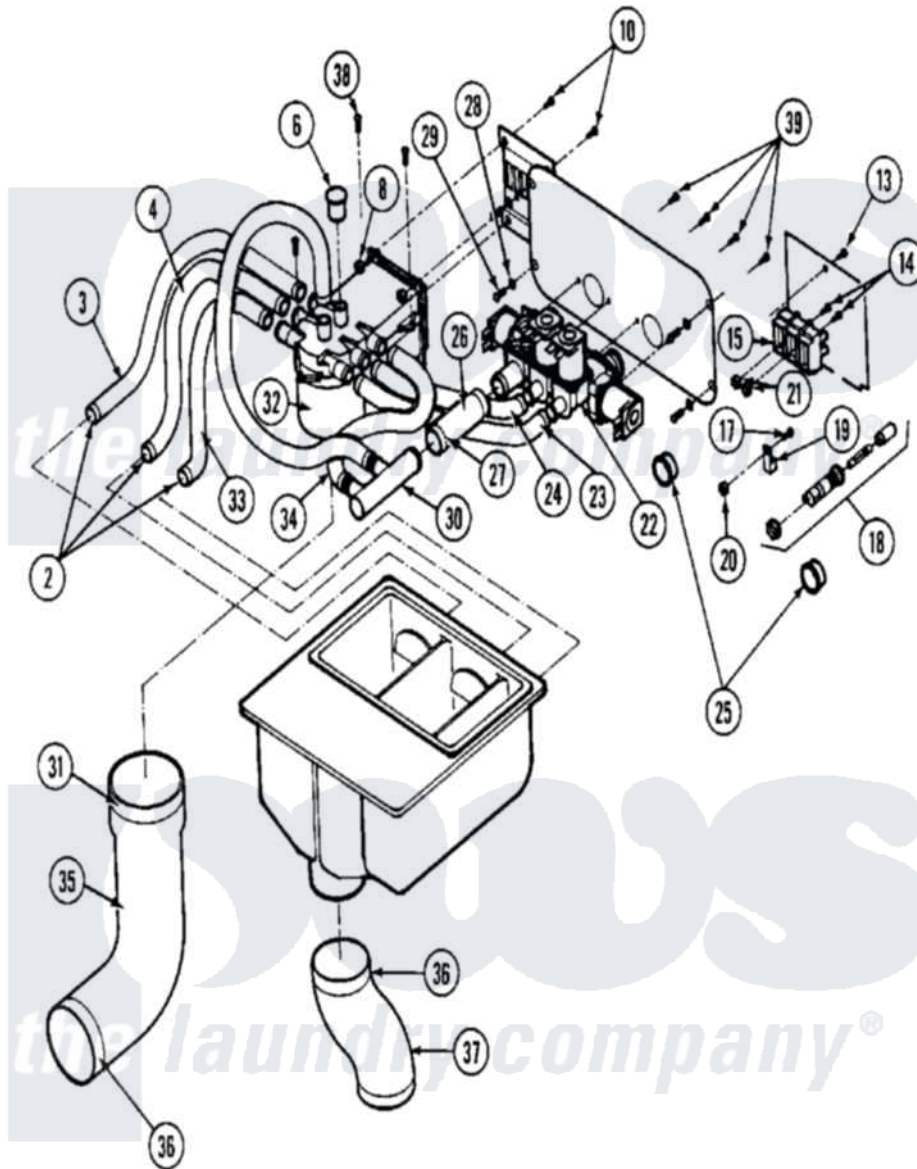

Maytag MAF35PNA 02 - SUPPLY DISPENSER ASSEMBLY

Maytag [Commercial Maytag MAF35PNA Washer Parts](#) Parts Diagram 02 - SUPPLY DISPENSER ASSEMBLY
 Click on the part number to view part

Item	Original Part Number	Replaced By	Status	Part Description
001	24001422		Not Available	DISPENSER, SUPPLY (OPL)
002	24001423	489503		Clamp
003	NLA		Not Available	HOSE (1/2" ID)
004	NLA		Not Available	HOSE (1/2" ID)
005	NLA		Not Available	HOSE (1/2" ID)
006	24001424		Not Available	CAP, PLUG (YELLOW)
007	24001031			Breaker, Vac.
008	24001425			Nut, Fiberlock, Pltd
009	24001426			Cover, Vacuum Breaker
010	24001414	4450038		Screw
011	24001428		Not Available	MOUNTING PLATE, MIXING VALVE
012	24001429		Not Available	COVER, JUNCTION BOX
013	24001301	67006964		Screw, Glide
014	24001430			Screw, S.s
015	24001366		Not Available	BLOCK, INPUT & POWER (4 TERM)

016	24001225		Fuse, Control
017	24001432	W10068250	Screw
018	24001433		Holder, Fuse
019	24001434	Not Available	CONNECTOR, GROUND
020	24001342	74005230	Nut, Lock
021	24001425		Nut, Fiberlock, Pltd
022	24001226		Valve, Mixing
023	NLA	Not Available	HOSE (1/2' ID)
024	NLA	Not Available	HOSE (1/2' ID)
025	24001436	8008P014-60	Grommet, Nylon
026	24001551	Not Available	HOSE (3/4` ID X 2 1/2``)
027	24001438	285655	Clamp, Hose
028	24001439		Washer, Splitlock
029	24001440		Screw
030	24001441	Not Available	CONNECTOR, MANIFOLD (FILL)
031	24001282	Not Available	CLAMP, HOSE (No.48)
032	24001032		Breaker, Vac.
033	NLA	Not Available	HOSE (1/2' ID)
034	NLA	Not Available	HOSE (1/2' ID)
035	24001552		Hose, Vacuum Breaker
036	24001353	696392	Hose Clamp
037	24001442		Hose, Soap Dispenser
038	BLANK	Not Available	(ITEMS 1, 5, 7, 9, 11, 12 AND