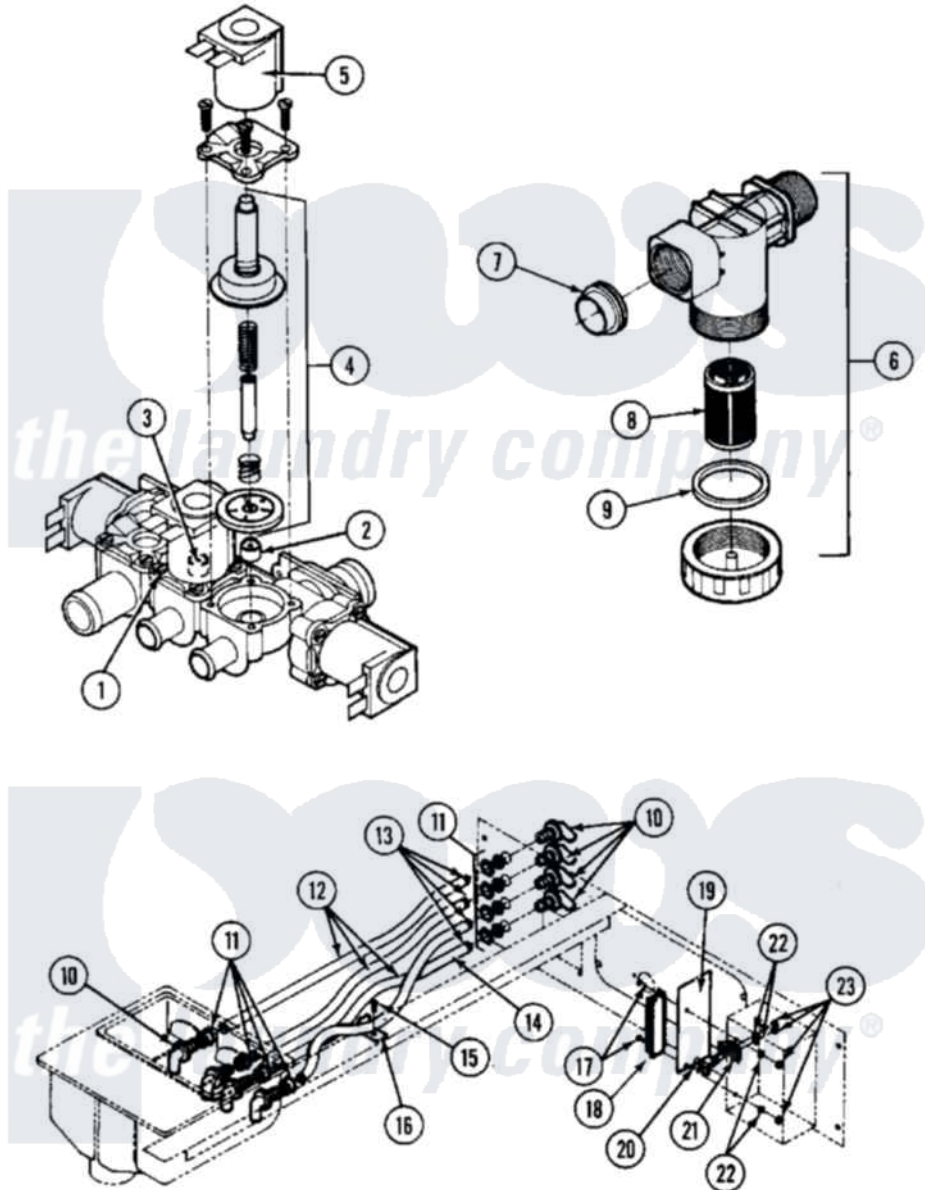

Maytag MAF35PNA 03 - WATER VALVE & AUTOMATIC DISPENSER

Maytag [Commercial Maytag MAF35PNA Washer Parts](#) Parts Diagram 03 - WATER VALVE & AUTOMATIC DISPENSER

[Click on the part number to view part](#)

Item	Original Part Number	Replaced By	Status	Part Description
001	24001226			Valve, Mixing
002	24001443		Not Available	RESTRICTOR, FLOW (2.8MM)
003	24001444		Not Available	RESTRICTOR, FLOW (4MM)
004	24001122			Kit, Valve Repair
"	24001231			Kit, Repair
005	24001232			Coil, Water Valve
006	24001447		Not Available	FILTER, MESH (25MM US THREAD)
"	24001549		Not Available	FILTER, MESH (11MM US THREAD)
007	24001448			Seal
008	24001449		Not Available	FILTER SCREEN RPLCMNT (11MM)
009	24001450		Not Available	GASKET CAP, FILTER HOUSING
010	24001451		Not Available	NOZZLE KIT
011	NLA		Not Available	NUT, PAL (13" X 1/2" PLTD)

012	24001553		Not Available	TUBING, NEOPRENE (5/16IDX30)
013	NLA		Not Available	CLAMP, HOSE (No.6)
014	24001455	24001830		Tubing 5
015	24001301	67006964		Screw, Glide
016	24001456			Bracket, Hose
017	24001414	4450038		Screw
018	24001412		Not Available	STRIP, TERMINAL
019	24001458		Not Available	DECAL, EXTERNAL SUPPLY
020	24001253			Fuse
021	24001554		Not Available	HOLDER, FUSE (DUAL)
022	24001415			Washer, S.s.
023	24001417	7103P070-60		Nut, Top Pilot