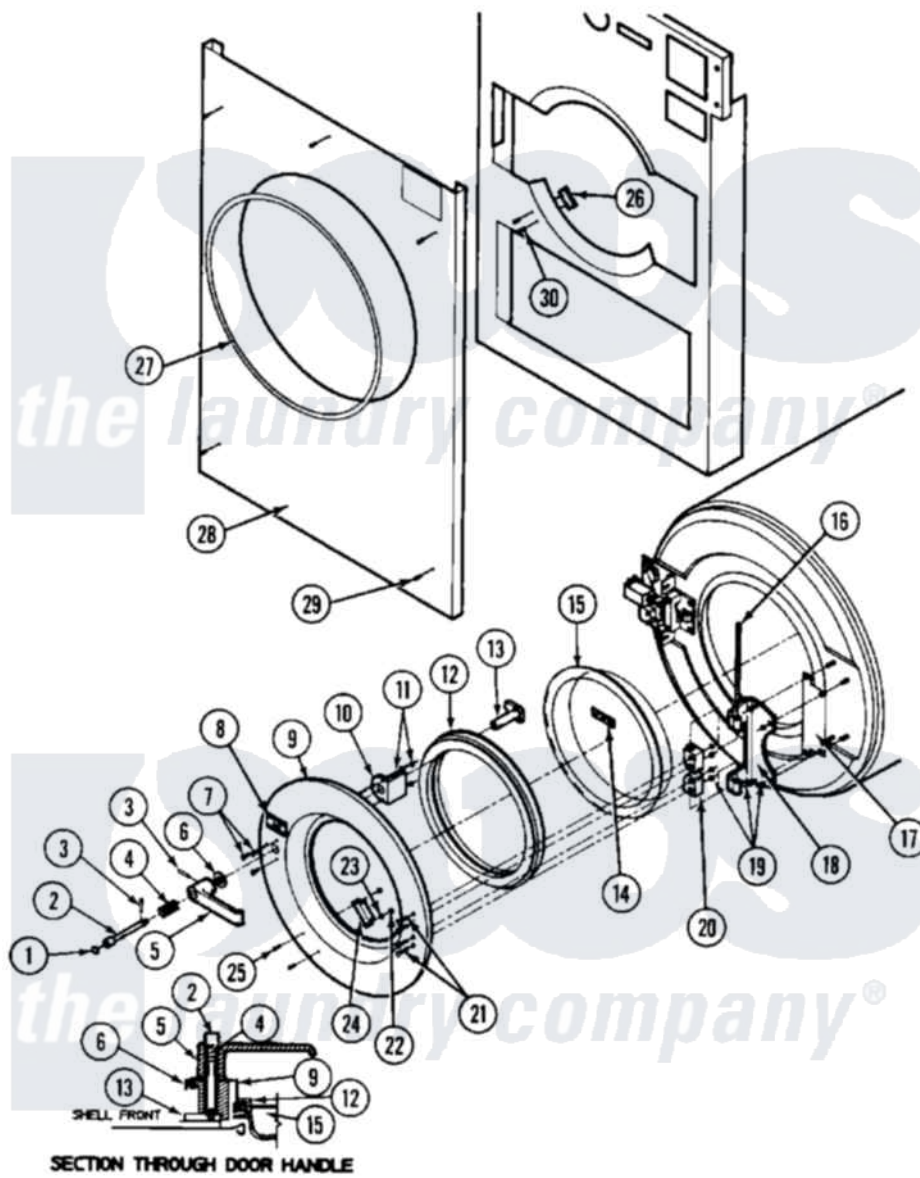

Maytag MAF35PNA 04 - DOOR & RELATED ASSEMBLY

Maytag [Commercial Maytag MAF35PNA Washer Parts](#) Parts Diagram 04 - DOOR & RELATED ASSEMBLY
 Click on the part number to view part

| Item | Original Part Number | Replaced By | Status | Part Description |
|------|--------------------------|--------------------------|---------------|----------------------------|
| 001 | 24001407 | | Not Available | DECAL, RED DOT |
| 002 | 24001103 | | | Rod, Push Button |
| 003 | 24001721 | | | Pin, Spring |
| 004 | 24001338 | | | Spring, Door Lock |
| 005 | 24001336 | | | Handle, Door |
| 006 | 24001339 | | | Washer, Nylon |
| 007 | 24001341 | 3400814 | | Screw |
| 008 | 24001462 | | Not Available | DECAL, PUSH BUTTON RED |
| 009 | 24001555 | 24001556 | | Door Assembly |
| " | 24001556 | | | Door Assembly |
| 010 | 24001340 | | Not Available | SPACER, DOOR HANDLE |
| 011 | 24001342 | 74005230 | | Nut, Lock |
| 012 | 24001076 | | Not Available | GASKET, DOOR |
| 013 | 24001343 | | | Arm, Latch |
| 014 | 24001465 | | Not Available | DECAL, ROTATION SPIN (CCW) |
| 015 | 24001099 | | Not Available | GLASS, DOOR |

| | | | | |
|-----|--------------------------|-----------------------------|---------------|-------------------------------|
| 016 | W10124350 | | Not Available | NOT REQUIRED PART OR SEE NOTE |
| 017 | NLA | | Not Available | SHIM, HINGE |
| 018 | 24001333 | | | Hinge, Door |
| 019 | 24001305 | | | Nut, Fiberlock |
| 020 | 24001334 | | | Mount, Door |
| 021 | 24001467 | | | Screw, S.s. |
| 022 | 24001417 | 7103P070-60 | | Nut, Top Pilot |
| 023 | 24001415 | | | Washer, S.s. |
| 024 | 24001470 | | Not Available | MAGNET |
| 025 | 24001414 | 4450038 | | Screw |
| 026 | 24001472 | | | Switch, Magnet Position |
| 027 | 24001186 | | | Gasket Kit |
| 028 | NLA | | Not Available | PANEL KIT, FRONT OPL (ALM) |
| 029 | 24001474 | 3400086 | | Screw, 10-32 X 3/8 |
| 030 | 24001475 | | Not Available | RIVET, POP S.S. (1/8 X 1/4) |