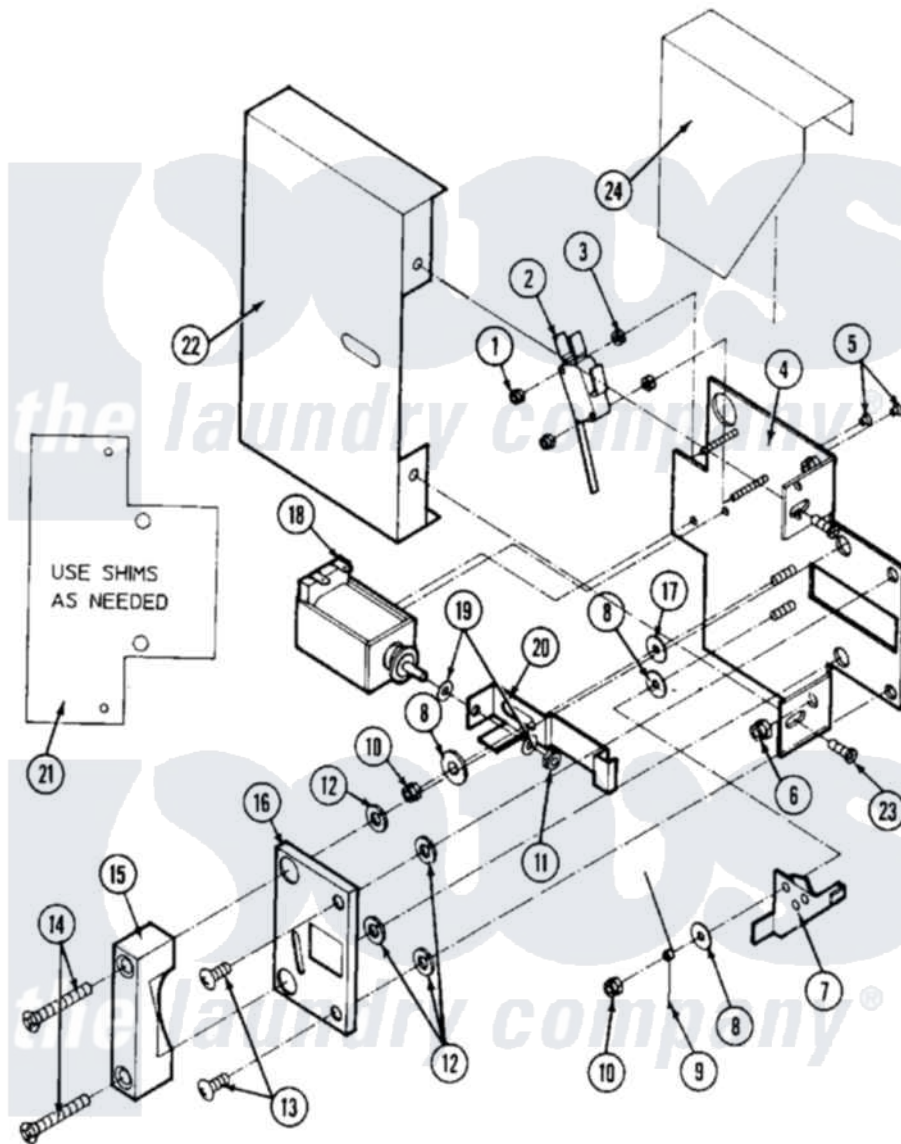

Maytag MAF35PNA 05 - DOOR LOCK

Maytag [Commercial Maytag MAF35PNA Washer Parts](#) Parts Diagram 05 - DOOR LOCK
 Click on the part number to view part

Item	Original Part Number	Replaced By	Status	Part Description
001	24001476			Nut, Fiberlock
"	24001558			Door Lock Assembly
002	24001229			Switch, Door Lock
003	24001477		Not Available	SPACER, NYLON (No.6)
004	NLA		Not Available	PLATE, DOOR LOCK
005	24001479			Screw, S.s.
006	24001305			Nut, Fiberlock
007	24001230			Lever, Door Lock
008	24001480			Washer, Teflon
009	24001293			Spring, Torsion
010	24001342	74005230		Nut, Lock
011	24001481	Y707702		Locknut
012	24001295			Lockwasher, S.s.
013	24001323			Screw
014	NLA		Not Available	SCREW, S.S. (1/4-20 X 1 3/4)
015	24001483		Not Available	CATCH, DOOR LOCK

016	24001484	Not Available	COVER, DOOR LOCK PLATE
017	24001485		Washer, Shoulder
018	24001101		Solenoid, Door Rel
019	24001358		Washer, Flat
020	24001486	Not Available	BUTTON, PUSH (STOP)
021	24001559		Shim, Door Lock
022	24001487	Not Available	COVER, DOOR LOCK ASSY.
023	24001301	67006964	Screw, Glide
024	24001488	Not Available	SHIELD, SPLASH (DOOR LOCK)