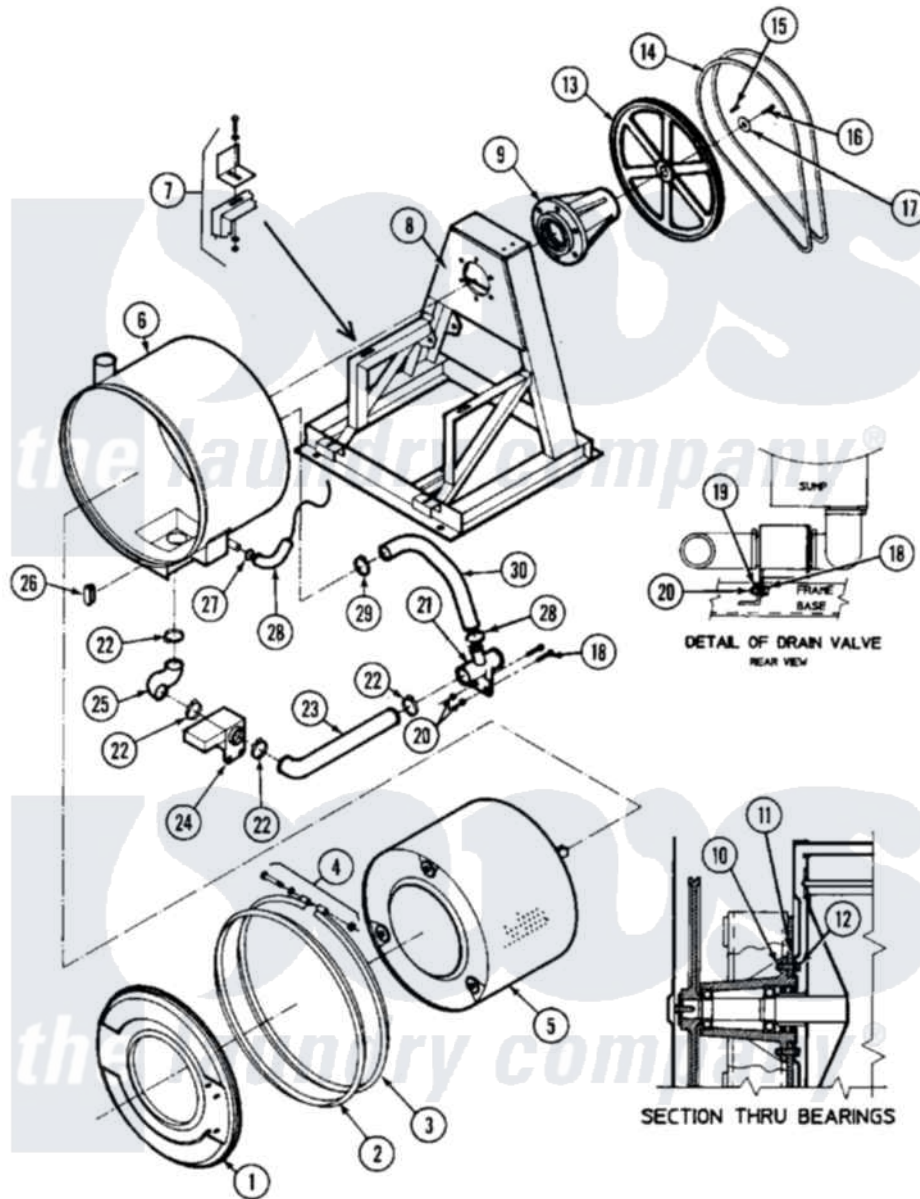

Maytag MAF35PNA 06 - FRAME & TUB ASSEMBLY

Maytag Commercial Maytag MAF35PNA Washer Parts Parts Diagram 06 - FRAME & TUB ASSEMBLY
 Click on the part number to view part

Item	Original Part Number	Replaced By	Status	Part Description
001	24001385		Not Available	KIT, FRONT SHELL
002	24001560			Gasket, Shell Seal
003	NLA		Not Available	SHELL BAND ASSY.
004	24001492			Fastener Kit, Shell Band
005	NLA		Not Available	KIT, BASKET (35-3 SPEED)
006	24001562		Not Available	SHELL ASSY. (STANDARD)
007	24001492			Fastener Kit, Shell Band
008	NLA		Not Available	KIT ASSY., FRAME (3 SPEED)
009	24001262		Not Available	KIT, TRUNNION (3SP)
010	24001563			Nut, Fiberlock
011	24001496			Washer, Flat S.s.
012	24001497			Bolt, S.s.
013	24001089		Not Available	PULLEY (C27/35-3SP)
014	24001095			Belt, V
015	24001499		Not Available	KEY (3/8" X 1 1/4")
016	Y24001500			Screw, S.s.

017	24001501		Washer, Stainless Steel
018	24001502	8204624	Bolt
019	24001304		Washer, Flat
020	24001305		Nut, Fiberlock
021	24001188		Drain Kit, Tee
022	24001353	696392	Hose Clamp
023	24001564		Hose, Drain
024	24001116		Valve, Drain
025	24001565		Hose, Drain
026	24001504	Not Available	PLUG, HEATING ELEMENT
027	24001438	285655	Clamp, Hose
028	24001189		Drain Kit, Hose
029	24001283	Not Available	CLAMP, HOSE (No.28)
030	24001506		Hose, Overflow
031	24001507		Switch, Balance
"	NLA	Not Available	ARM, EXTENSION (BAL. SWITCH)