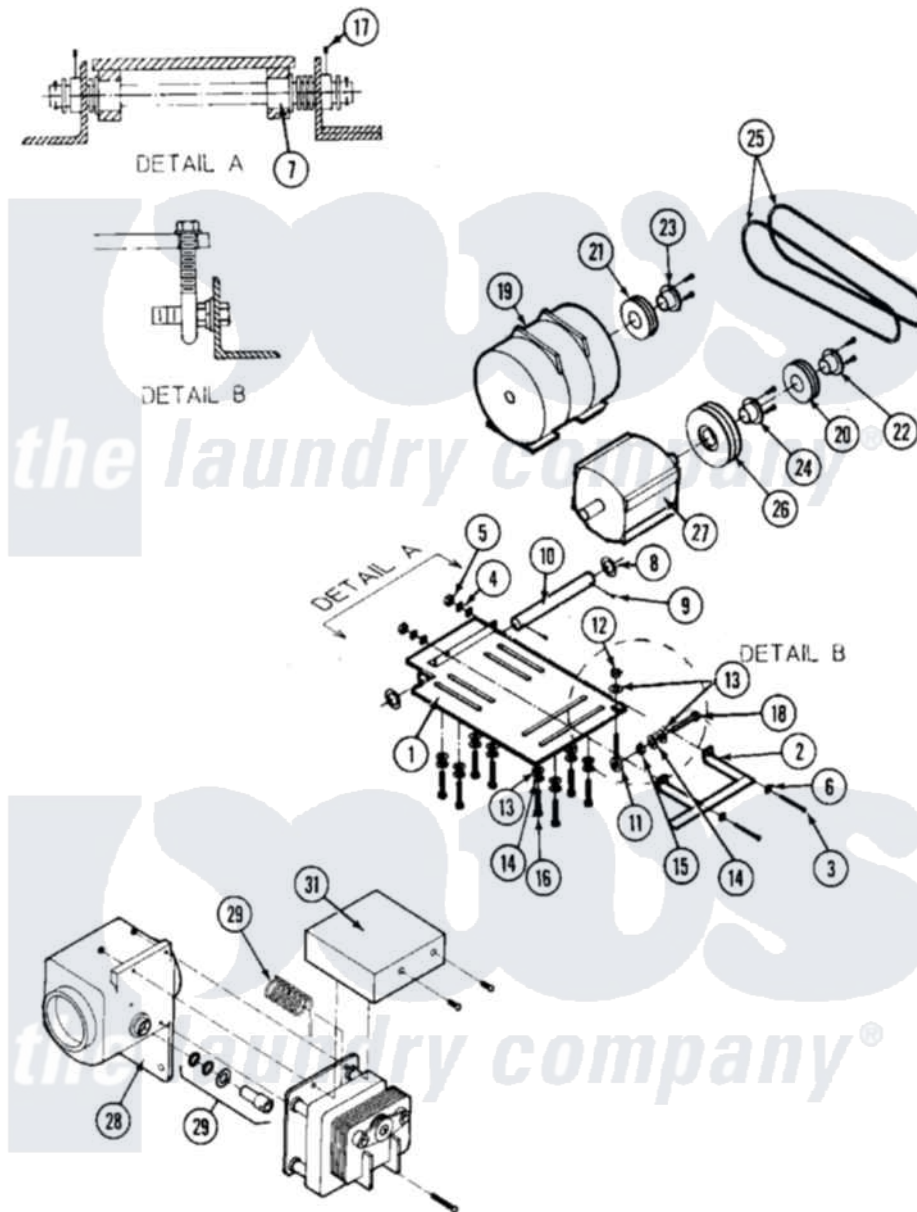

Maytag MAF35PNA 07 - MOTOR & DRAIN VALVE

Maytag [Commercial Maytag MAF35PNA Washer Parts](#) Parts Diagram 07 - MOTOR & DRAIN VALVE
 Click on the part number to view part

Item	Original Part Number	Replaced By	Status	Part Description
001	W10124350		Not Available	NOT REQUIRED PART OR SEE NOTE
002	W10124350		Not Available	NOT REQUIRED PART OR SEE NOTE
003	NLA		Not Available	BOLT, PLTD. (1/4"-20 X 3 HHTB)
004	24001295			Lockwasher, S.s.
005	24001510	W10139757		Nut
006	24001304			Washer, Flat
007	W10124350		Not Available	NOT REQUIRED PART OR SEE NOTE
008	24001511			Washer, Hardened
009	24001512		Not Available	PIN, COTTER PLTD. (1/8X1 1/2)
010	NLA		Not Available	ROD, MOTOR SUPPORT
011	W10124350		Not Available	NOT REQUIRED PART OR SEE NOTE
012	24001515			Nut, Fiberlock Pltd.
013	24001516			Washer, Flat Pltd.

014	24001517	Not Available	WASHER, SPLITLOCK PLTD. (3/8``)
015	NLA	Not Available	NUT, PLTD. (3/8`` - 16 HEX)
016	NLA	Not Available	SCREW (3/8`` - 16 X 1)
017	NLA	Not Available	SCREW (1/4`` - 20)
018	NLA	Not Available	SCREW (3/8`` - 16 X 1 1/2``)
019	24001566		Motor, Wash
020	NLA	Not Available	PULLEY, EXTR. DOOR
021	24001091	Not Available	PULLEY (SH,DUCT,DYNBAL)
022	24001525	Not Available	BUSHING, EXTRACT DR (60 HZ)
023	24001568	Not Available	BUSHING, WASH DR (60 HZ)
024	24001525	Not Available	BUSHING, EXTRACT DR (60 HZ)
025	24001096	Not Available	BELT, V (3V355)
026	NLA	Not Available	PULLEY (2H3V60)
027	24001569		Motor, Extr.
028	24001570		Valve Body
029	24001528		Shaft, Drive And Seal Kit
030	24001529		VALVE, MOTOR DRAIN (110V 60HZ)
"	24001530		Valve, Motor Drain
031	24001571	Not Available	COVER, DRAIN VALVE MOTOR
032	BLANK	Not Available	(ITEM 30 IS NOT SHOWN)