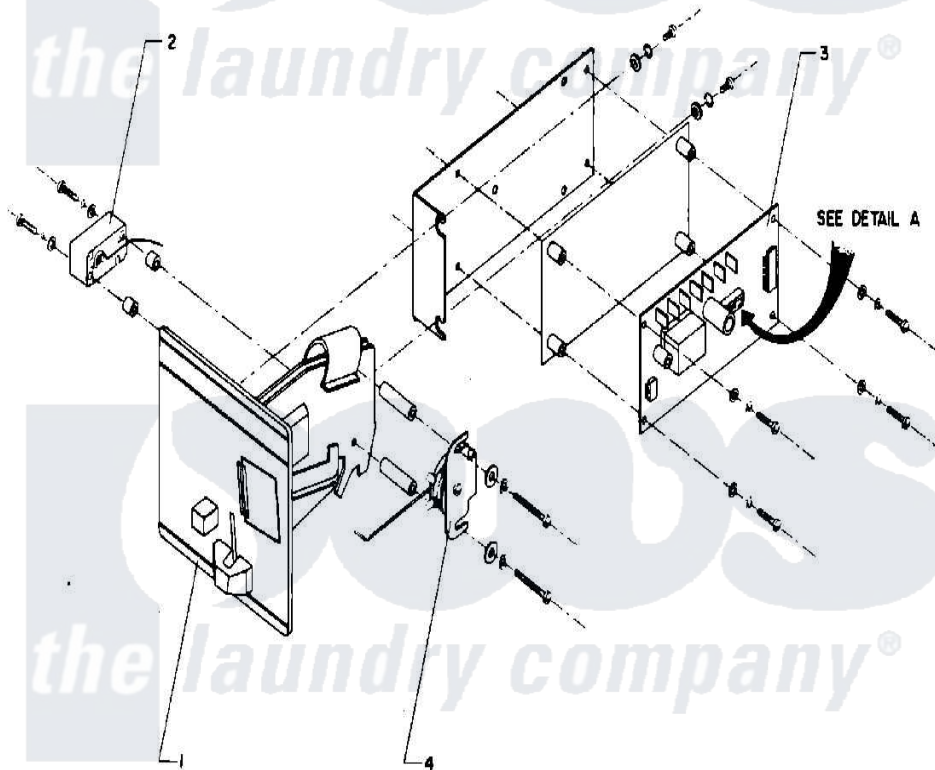

Maytag MAF50MC1 05 - COIN METER AND COIN BOX

DETAIL A
COIN COUNTER
DIP SWITCHES

Maytag [Commercial Maytag MAF50MC1 Washer Parts](#) Parts Diagram 05 - COIN METER AND COIN BOX
Click on the part number to view part

Item	Original Part Number	Replaced By	Status	Part Description
001	24001615			COIN ACCEPTOR (US QUARTER)
"	24001754		Not Available	COIN METER (110V/50-60HZ) (US QUARTERS)
"	24001755		Not Available	COIN METER (110V/50-60HZ) (CANADIAN QUARTERS)
"	NLA		Not Available	COIN METER, HANKE (DIGITAL)
002	NLA		Not Available	SWITCH, COIN
003	24001617		Not Available	ELECTRONIC COIN COUNTER W/HAR
004	24001618		Not Available	SOLENOID, COIN BLOCKING (120V)
"	24001756			Solenoid, Coin Blocking
005	24002035			Harness, Led