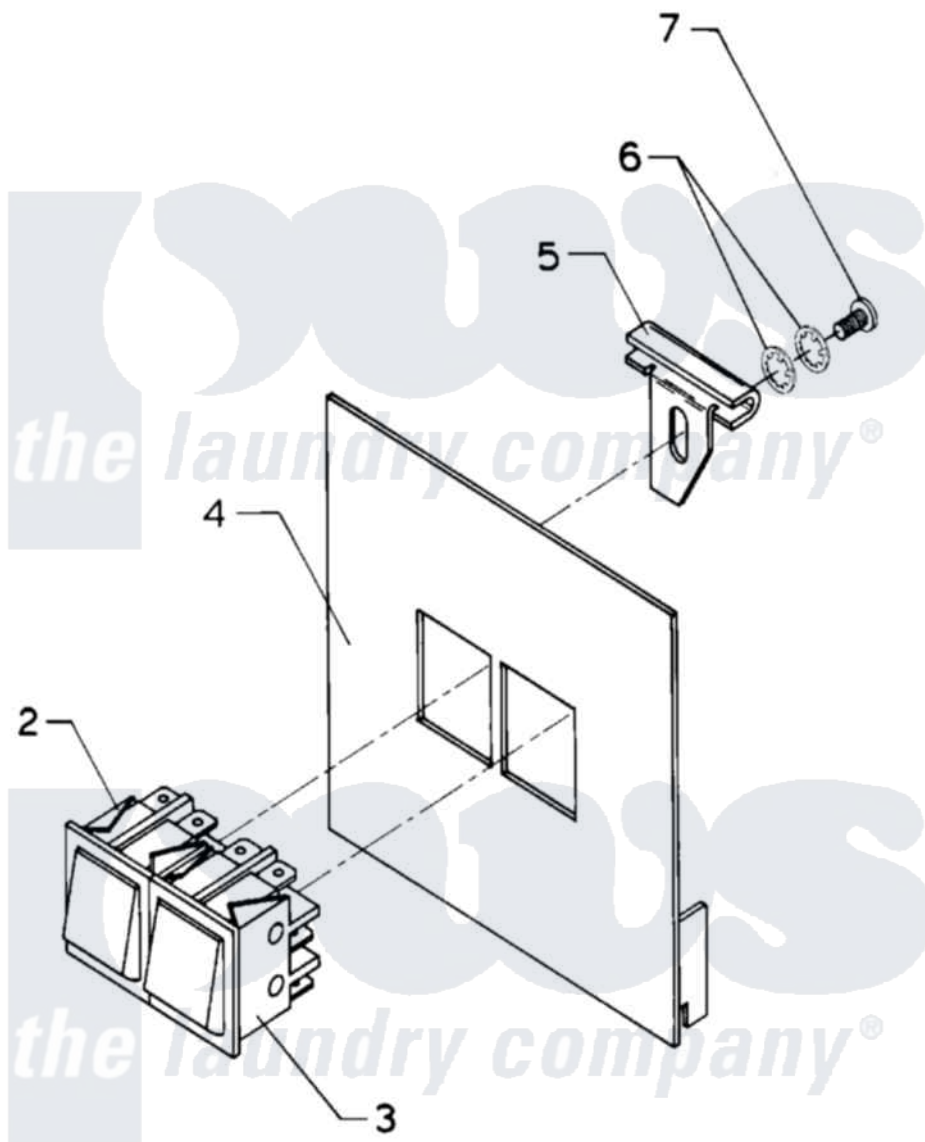

# Maytag MAF50MC1 06 - MANUAL START/STOP CONTROL

Maytag [Commercial Maytag MAF50MC1 Washer Parts](#) Parts Diagram 06 - MANUAL START/STOP CONTROL  
Click on the part number to view part

Item	Original Part Number	Replaced By	Status	Part Description
001	24001764		Not Available	KIT, START/STOP COMPLETE
002	<a href="#">24001251</a>			Switch
003	<a href="#">24001252</a>			Switch, Momentary
004	NLA		Not Available	COVER, PLATE (OPL)