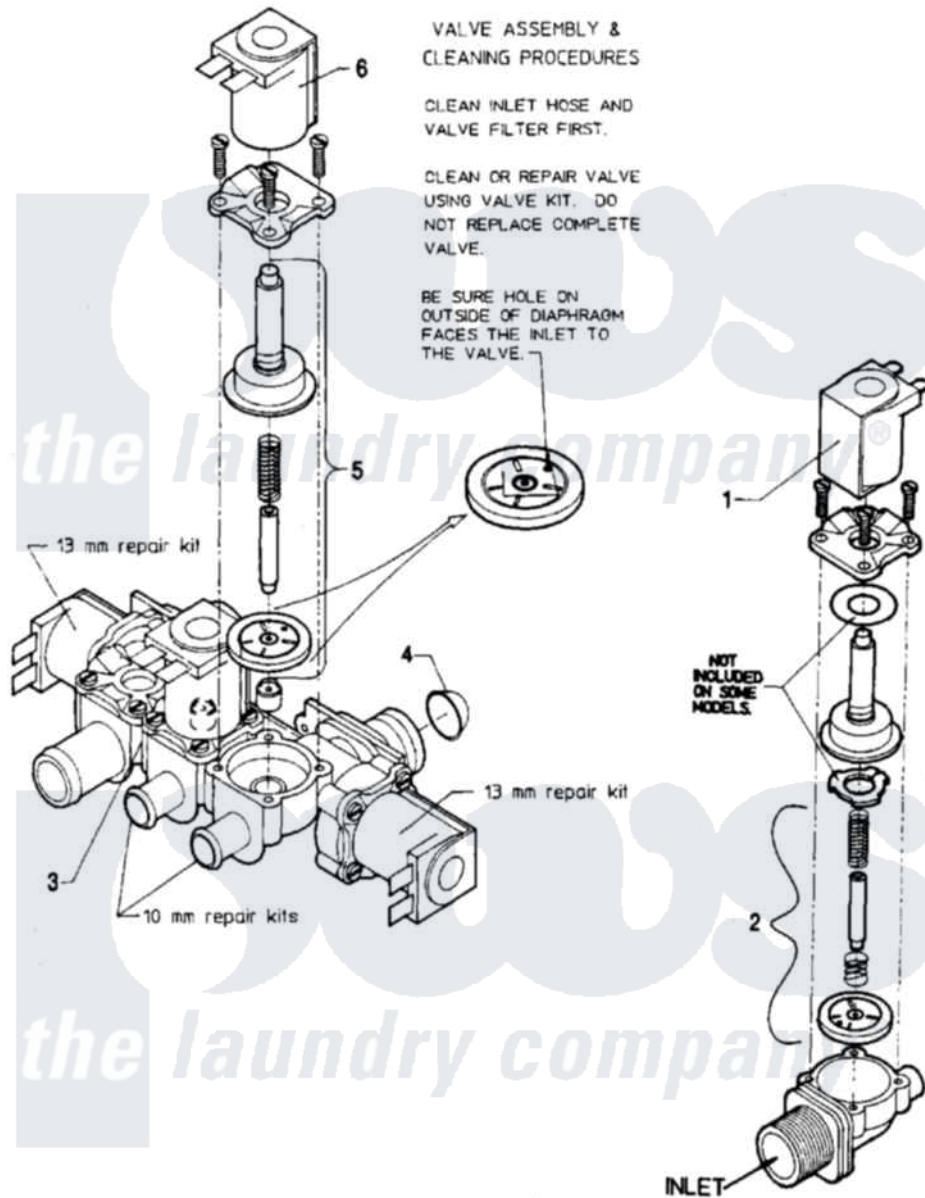

Maytag MAF50MC1 08 - WATER VALVE

Maytag [Commercial Maytag MAF50MC1 Washer Parts](#) Parts Diagram 08 - WATER VALVE
 Click on the part number to view part

Item	Original Part Number	Replaced By	Status	Part Description
001	24001119			Valve
"	24001448			Seal
"	24001549		Not Available	FILTER, MESH (11MM US THREAD)
"	W10124350		Not Available	PART NOT USED
002	W10124350		Not Available	PART NOT USED
003	24001226			Valve, Mixing
004	24001634		Not Available	SCREEN, VALVE
005	24001122			Kit, Valve Repair
"	24001231			Kit, Repair
006	24001232			Coil, Water Valve