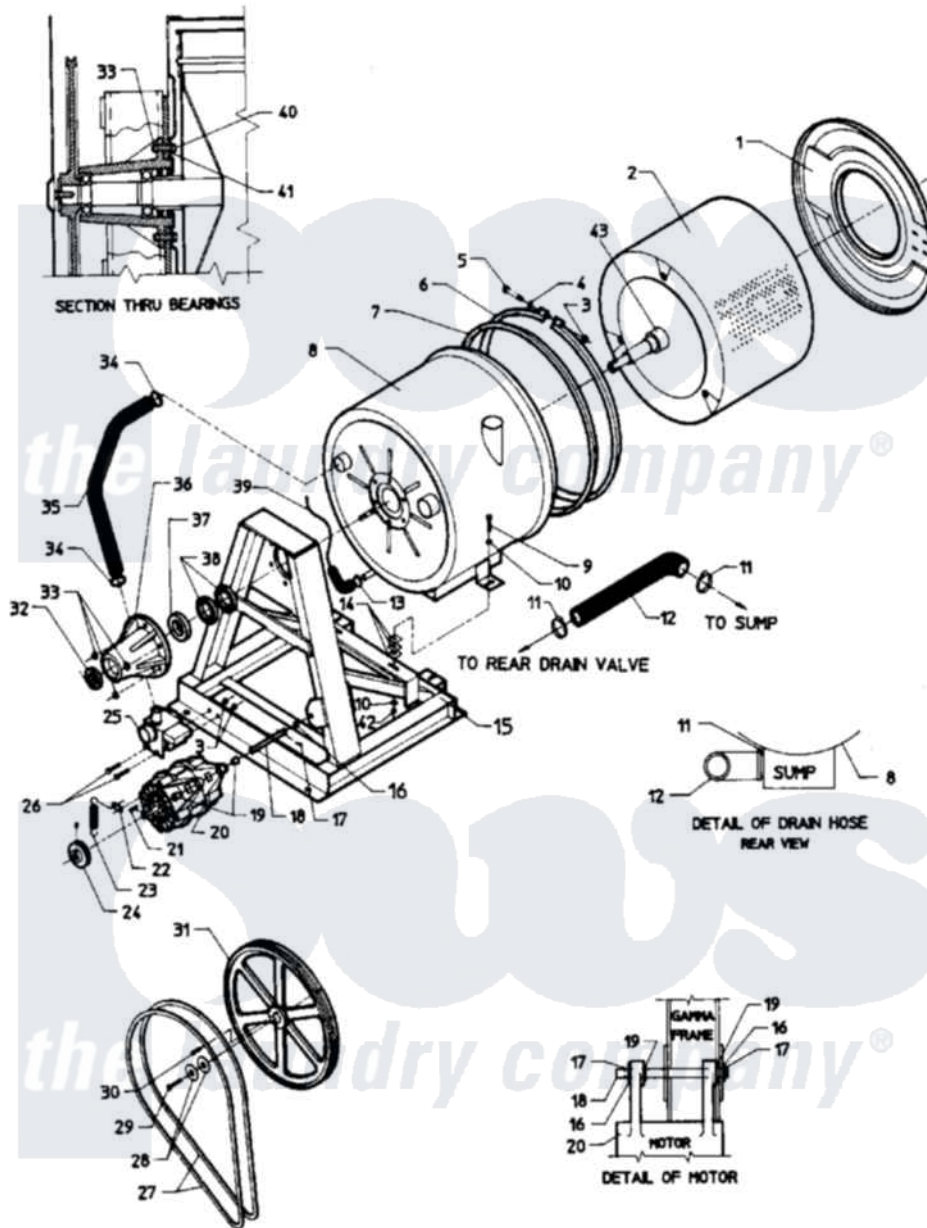

# Maytag MAF50MC1 09 - MAIN EXPLODED VIEW-SUB ASSEMBLY

Maytag [Commercial Maytag MAF50MC1 Washer Parts](#) Parts Diagram 09 - MAIN EXPLODED VIEW-SUB ASSEMBLY  
 Click on the part number to view part

Item	Original Part Number	Replaced By	Status	Part Description
001	NLA		Not Available	FRONT SHELL ASSY.
002	<a href="#">24001392</a>			Kit, Basket
003	<a href="#">24001215</a>			Kit, Band Fastener
004	<a href="#">24001215</a>			Kit, Band Fastener
005	<a href="#">24001215</a>			Kit, Band Fastener
006	NLA		Not Available	KIT, BAND SHELL
007	<a href="#">24001184</a>			Gasket Kit
008	NLA		Not Available	KIT, SHIELD RETRO
009	<a href="#">24001657</a>			Bolt
010	<a href="#">24001516</a>			Washer, Flat Pltd.
011	24001353	<a href="#">696392</a>		Hose Clamp
012	<a href="#">24002032</a>			Hose, Drain
013	24001438	<a href="#">285655</a>		Clamp, Hose
014	24001803		Not Available	SHIM, SHELL
015	24001373		Not Available	KIT ASSY., FRAME (2 SPEED)
016	<a href="#">24001812</a>			Washer, Hardened