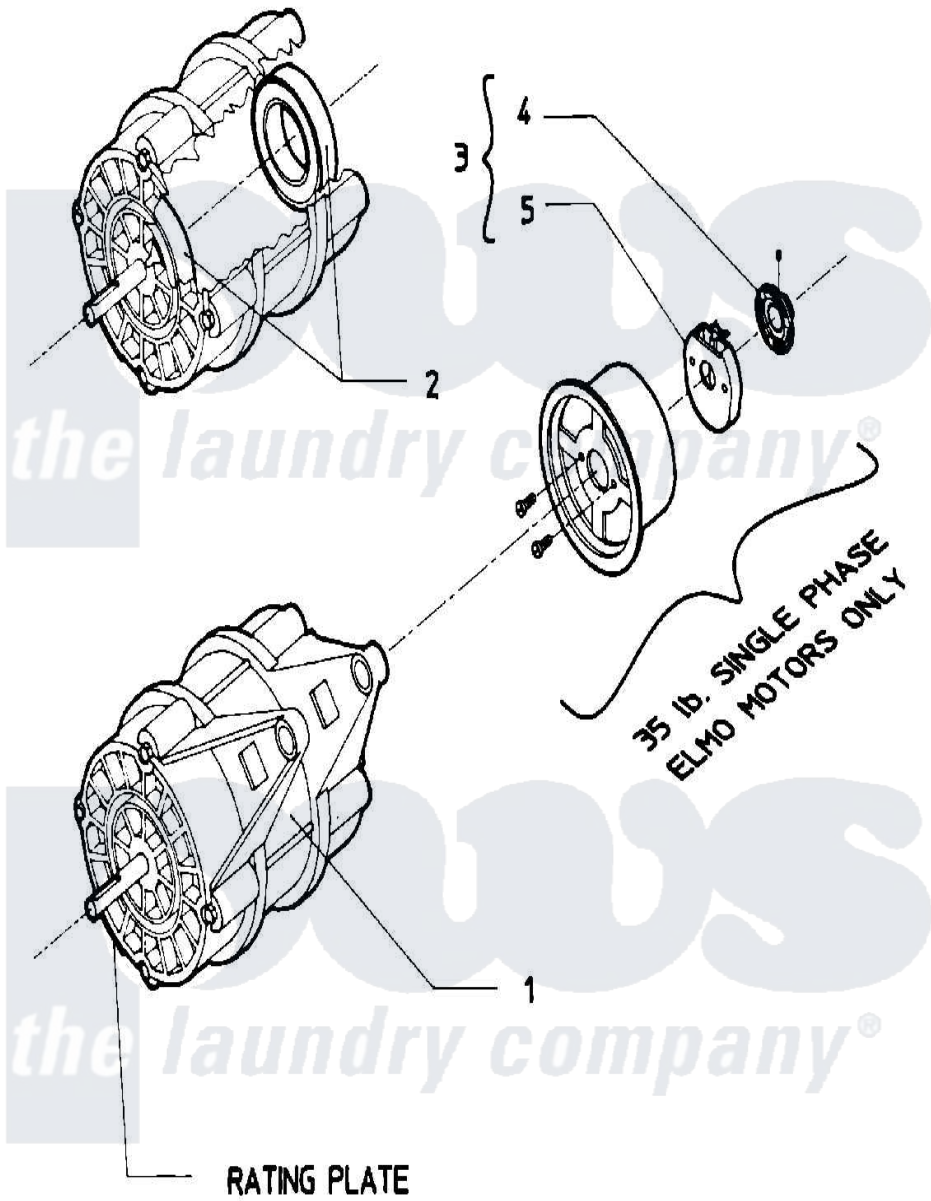

Maytag MAF50MC1 10 - MOTOR

Maytag [Commercial Maytag MAF50MC1 Washer Parts](#) Parts Diagram 10 - MOTOR
 Click on the part number to view part

Item	Original Part Number	Replaced By	Status	Part Description
001	24001080			Motor, 2SP
"	24001084			Motor, 2SP
002	24001017			Bearing, Motor
003	W10124350		Not Available	PART NOT USED