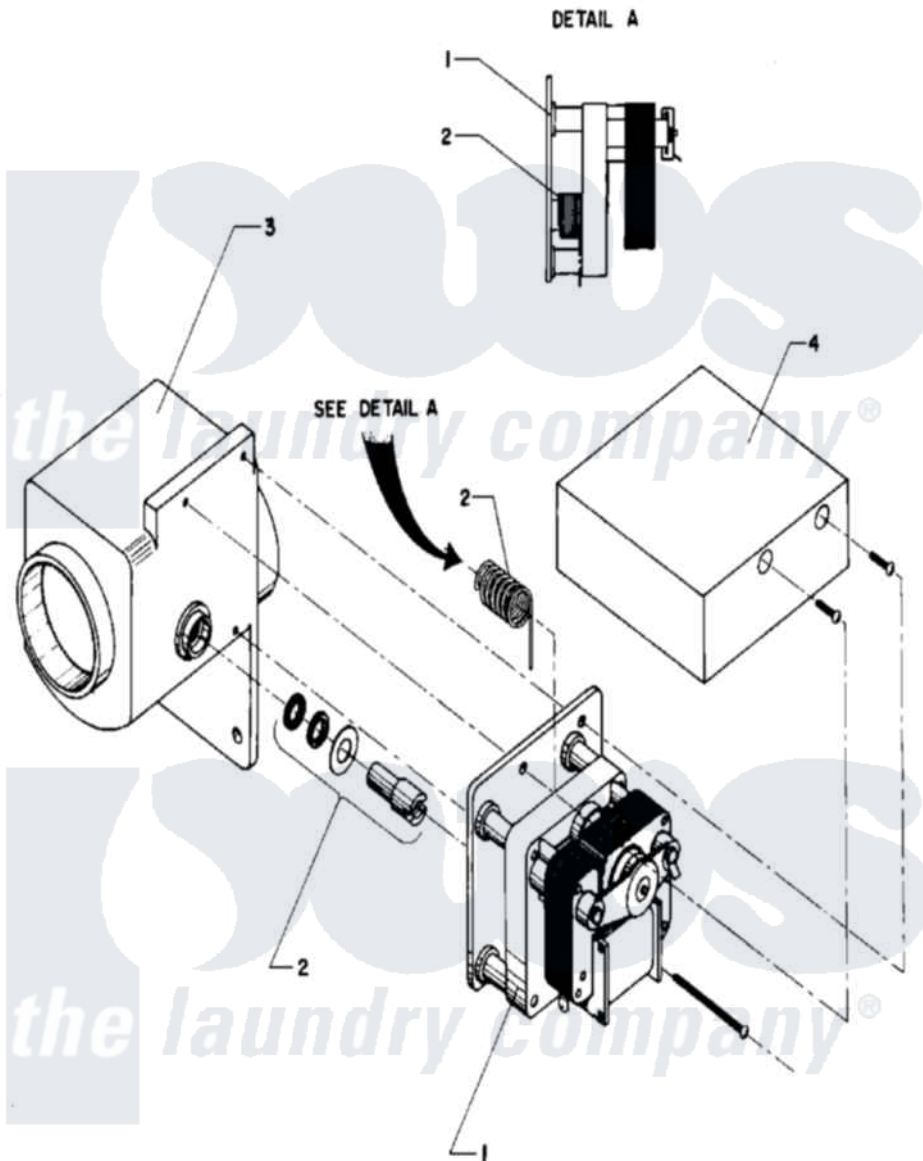

Maytag MAF50MC1 11 - DRAIN VALVE

Maytag [Commercial Maytag MAF50MC1 Washer Parts](#) Parts Diagram 11 - DRAIN VALVE
 Click on the part number to view part

Item	Original Part Number	Replaced By	Status	Part Description
001	24001217			Valve, Drain
"	24001530			Valve, Motor Drain
002	24001528			Shaft, Drive And Seal Kit
003	W10124350		Not Available	PART NOT USED
004	W10124350		Not Available	PART NOT USED