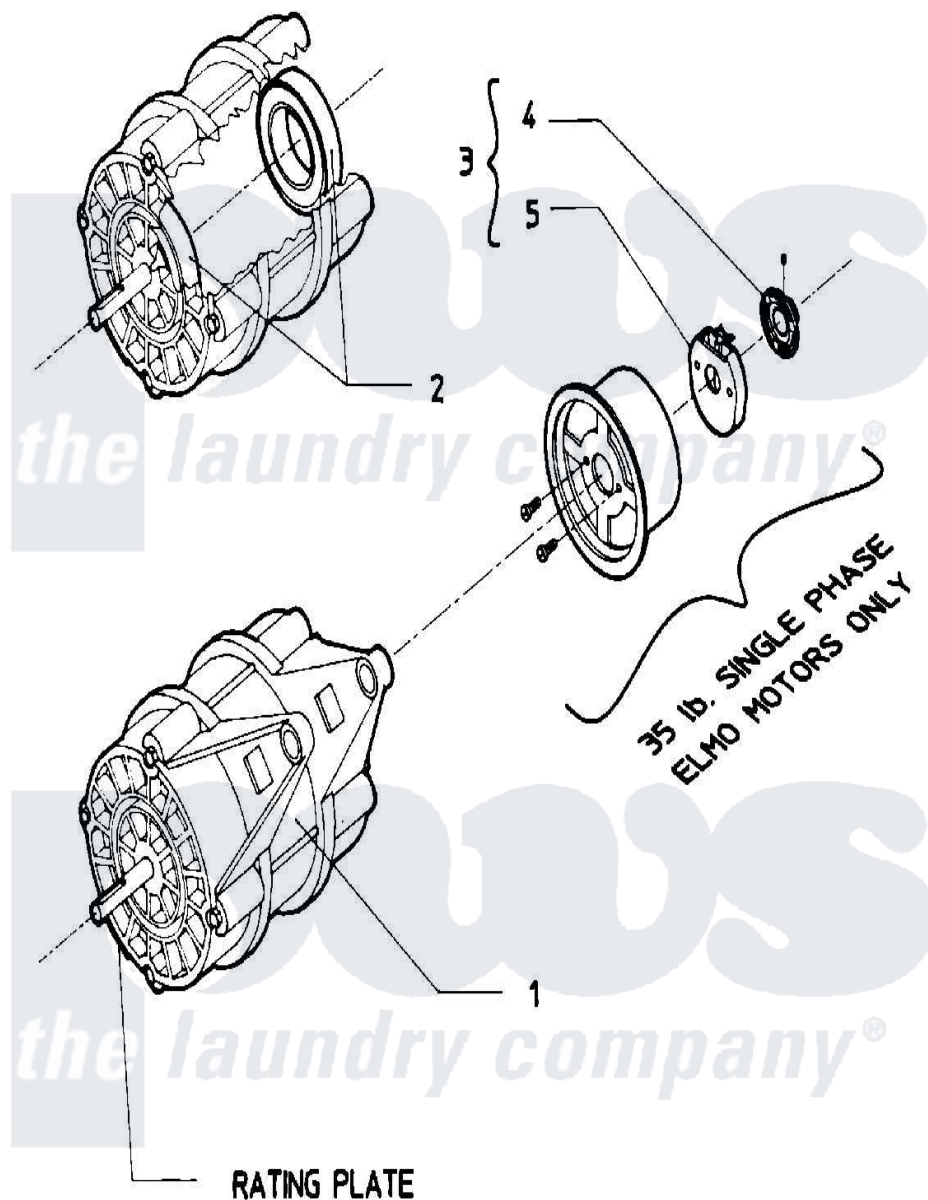

# Maytag MAF50MC2 07 - MOTOR (MC2/MN2)

Maytag [Commercial Maytag MAF50MC2 Washer Parts](#) Parts Diagram 07 - MOTOR (MC2/MN2)  
 Click on the part number to view part

Item	Original Part Number	Replaced By	Status	Part Description
001	<a href="#">24001080</a>			Motor, 2SP
"	<a href="#">24001084</a>			Motor, 2SP
002	<a href="#">24001017</a>			Bearing, Motor
003	W10124350		Not Available	PART NOT USED