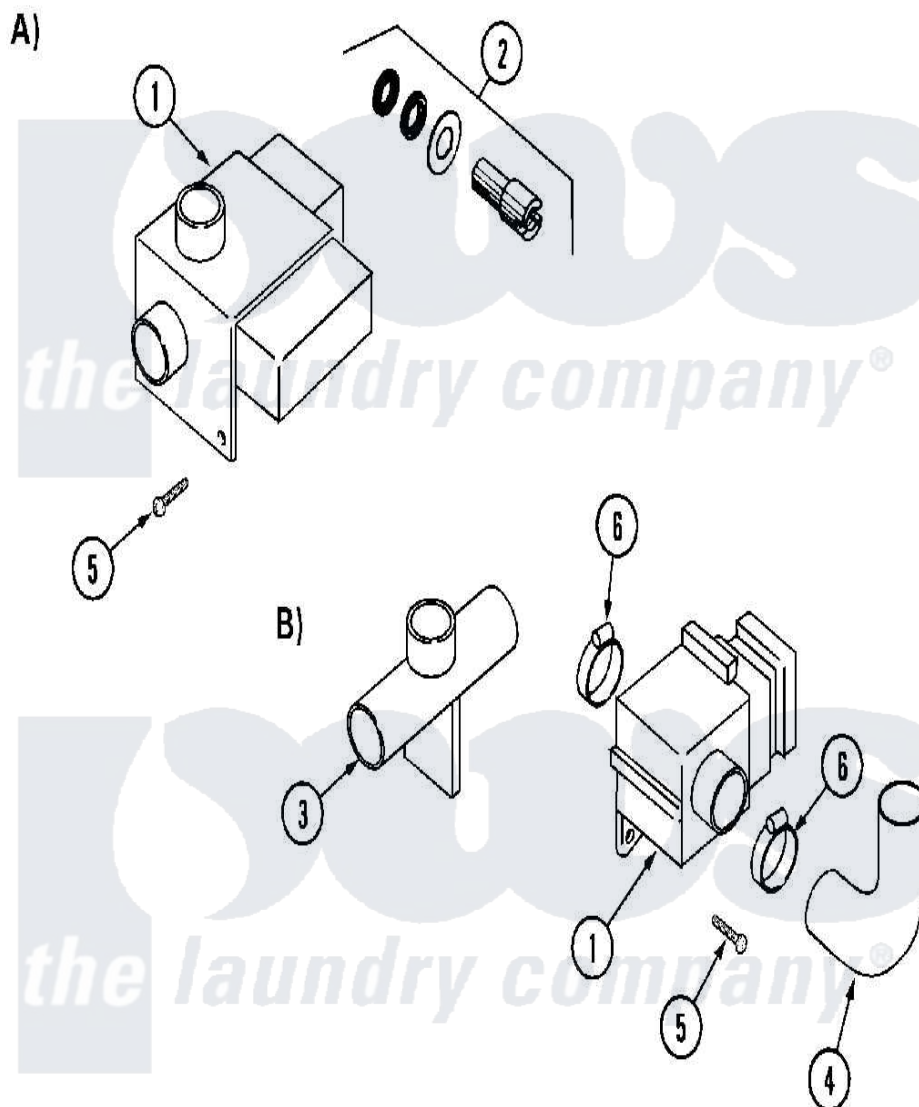

# Maytag MAF50MC2 08 - DRAIN VALVE (MC2/MN2)

Maytag Commercial Maytag MAF50MC2 Washer Parts Parts Diagram 08 - DRAIN VALVE (MC2/MN2)  
 Click on the part number to view part

Item	Original Part Number	Replaced By	Status	Part Description
001	<a href="#">24001116</a>			Valve, Drain
"	<a href="#">24001217</a>			Valve, Drain
"	<a href="#">24001530</a>			Valve, Motor Drain
002	<a href="#">24001528</a>			Shaft, Drive And Seal Kit
003	24001826		Not Available	(B)CONNECTION, TEE-DRAIN
004	<a href="#">24001565</a>			Hose, Drain
005	<a href="#">24001502</a>	<a href="#">8204624</a>		Bolt
006	24001353	<a href="#">696392</a>		Hose Clamp