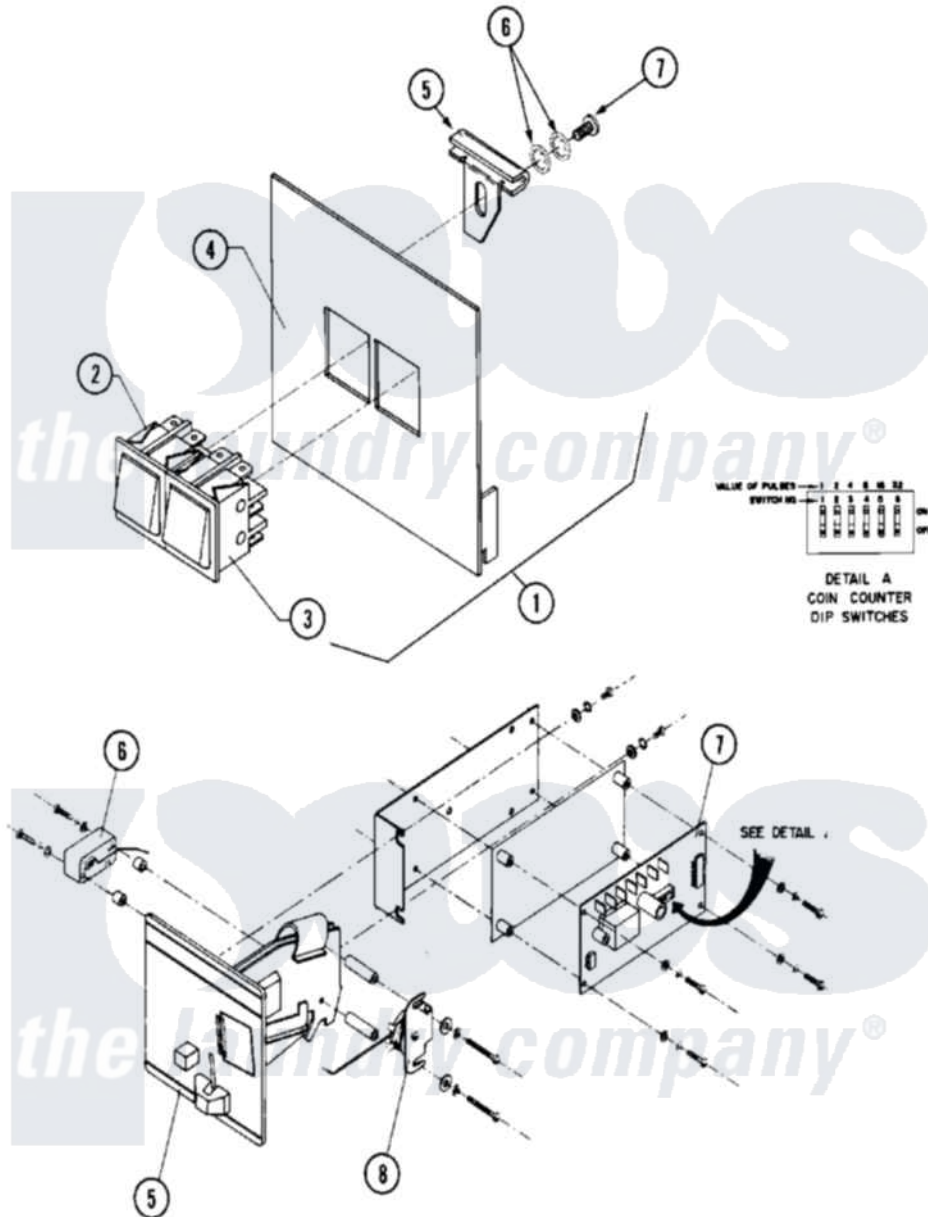

Maytag MAF50MC2 09 - COIN METER/MANUAL CONTROL (MC2/MN2)

Maytag [Commercial Maytag MAF50MC2 Washer Parts](#) Parts Diagram 09 - COIN METER/MANUAL CONTROL (MC2/MN2)

[Click on the part number to view part](#)

Item	Original Part Number	Replaced By	Status	Part Description
001	24001764		Not Available	KIT, START/STOP COMPLETE
002	24001251			Switch
003	24001252			Switch, Momentary
004	NLA		Not Available	COVER, PLATE (OPL)
005	W10124350		Not Available	PART NUMBER NOT AVAILABLE
006	W10124350		Not Available	PART NUMBER NOT AVAILABLE
007	W10124350		Not Available	PART NUMBER NOT AVAILABLE
008	24001615			COIN ACCEPTOR (US QUARTER)
"	24001754		Not Available	COIN METER (110V/50-60HZ) (US QUARTERS)
"	24001755		Not Available	COIN METER (110V/50-60HZ) (CANADIAN QUARTERS)
009	NLA		Not Available	COIN SWITCH