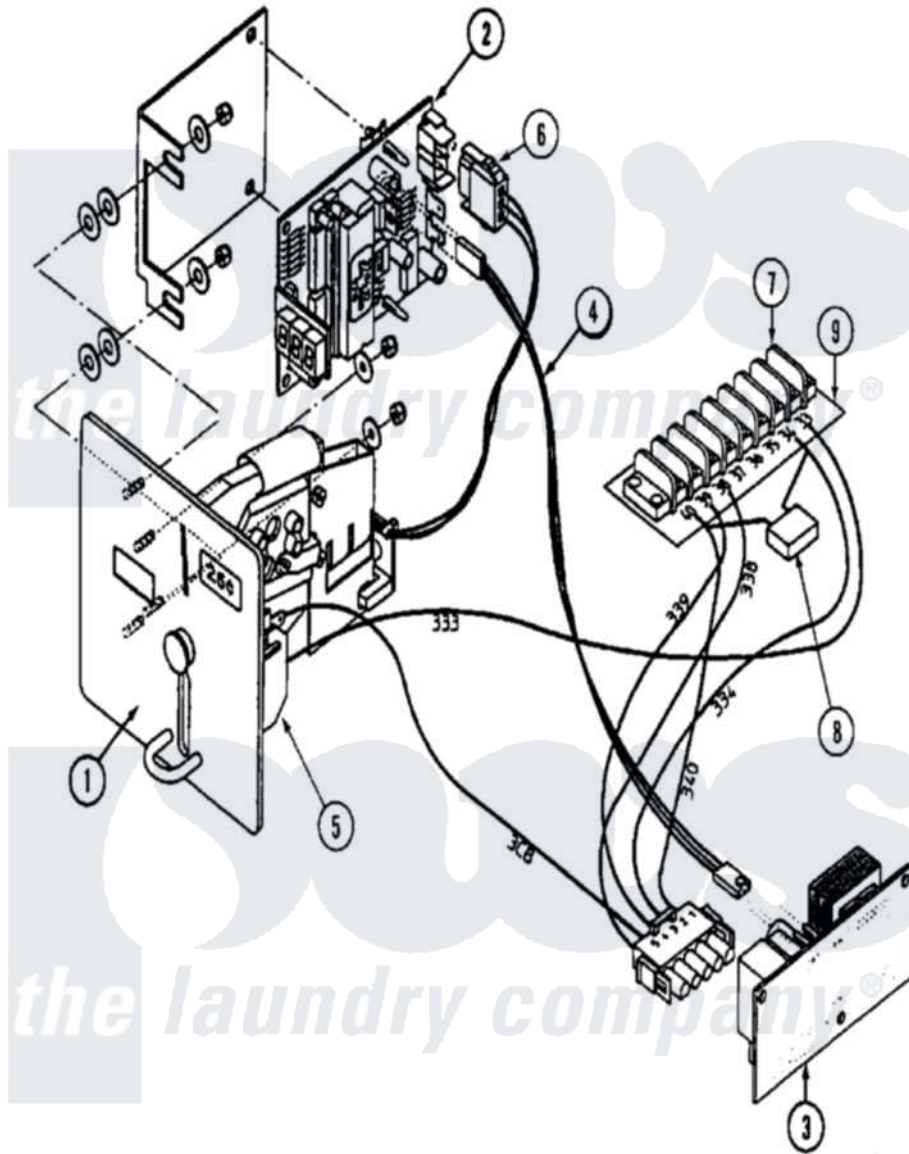

Maytag MAF50MC4TL 01 - COIN METER (MC4)

Maytag Commercial Maytag MAF50MC4TL Washer Parts Parts Diagram 01 - COIN METER (MC4)
 Click on the part number to view part

Item	Original Part Number	Replaced By	Status	Part Description
001	24001256			Meter Assembly, Dig. Cn
"	NLA		Not Available	COIN METER, HANKE (DIGITAL)
002	24001831			Coin Counting Board
003	24001355		Not Available	POWER SUPPLY (120V)
004	24002035			Harness, Led
005	24001073			COIL, BLOCKING (CN-MTR.110V)
006	24001833			Sensor, Coin
007	24001363			Kit, Terminal Strip
008	24001109		Not Available	FILTER, RC-NTWK.
009	24001030		Not Available	DECAL,INSUL.TERM STIRP (33-40)