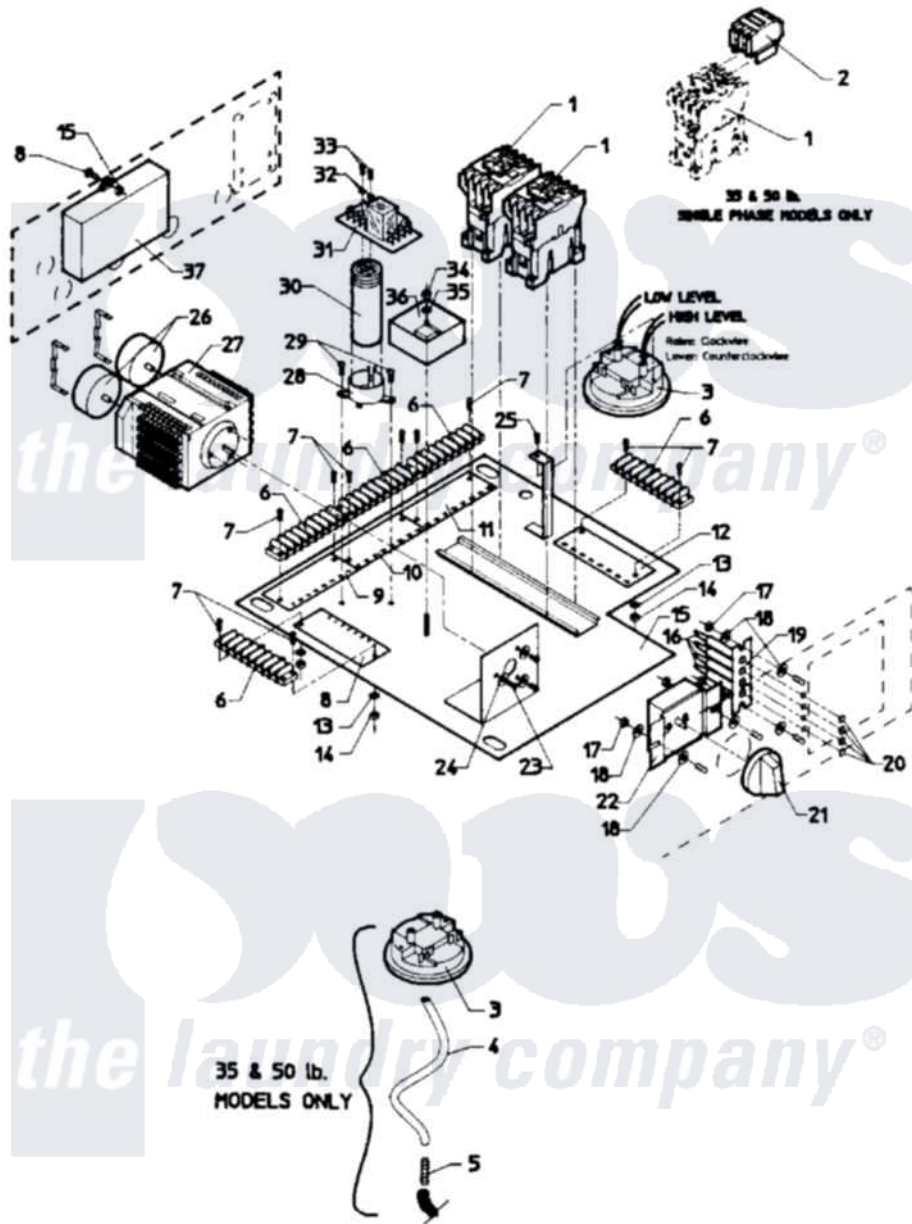

Maytag MAF50MC4TL 04 - CONTROL MODULE (MC4)

Maytag [Commercial Maytag MAF50MC4TL Washer Parts](#) Parts Diagram 04 - CONTROL MODULE (MC4)
 Click on the part number to view part

Item	Original Part Number	Replaced By	Status	Part Description
001	24001105	24002051		Contacto-
002	24001104		Not Available	CONTACTOR, AUX. ADDER
003	24001224		Not Available	SWITCH, DUAL LEVEL
004	24001747		Not Available	EXTENSION, AIR LINE
005	24001746		Not Available	COUPLER, HOSE (PRESS. SWITCH)
006	24001412		Not Available	STRIP, TERMINAL
007	24001414	4450038		Screw
008	NLA		Not Available	DECAL,INSUL. TERM STRIP (1-8)
009	NLA		Not Available	DECAL,INSUL. TERM STRIP (9-16)
010	NLA		Not Available	DECAL,INSUL. TERM STRIP (17-24)
011	NLA		Not Available	DECAL,INSUL. TERM STRIP (25-32)
012	24001030		Not Available	DECAL,INSUL. TERM STIRP (33-40)
013	24001415			Washer, S.s.

014	24001417	7103P070-60	Nut, Top Pilot
015	W10124350	Not Available	PART NUMBER NOT AVAILABLE
016	24001209	Not Available	LIGHT, NEON (1/3W, 125VAC)
017	24001342	74005230	Nut, Lock
018	24001576		Washer, Flat
019	24001214		Bracket, Ind. Light
020	24001210	215564	Lens, Indicator Light
021	24001204	Not Available	KNOB
022	24001207		Switch, Cycle Select
023	24001357		Screw, Stainless Steel
024	24001358		Washer, Flat
025	24001411	313806	Screw
026	24001577		Motor, Timer
027	24001178		Kit, Timer Cycle
028	W10124350	Not Available	PART NUMBER NOT AVAILABLE
029	24001578	3196170	Screw
030	24001247		Capacitor, Door Lock
031	24001248	Not Available	PC BOARD, DOOR UNLOCK (110V)
032	24001579		Washer, S.s.
033	24001580		Screw, S.s.
034	24001419	W10139757	Nut
035	24001295		Lockwasher, S.s.
036	24001176		Kit, Timer Delay
037	24001235		Kit, Switch