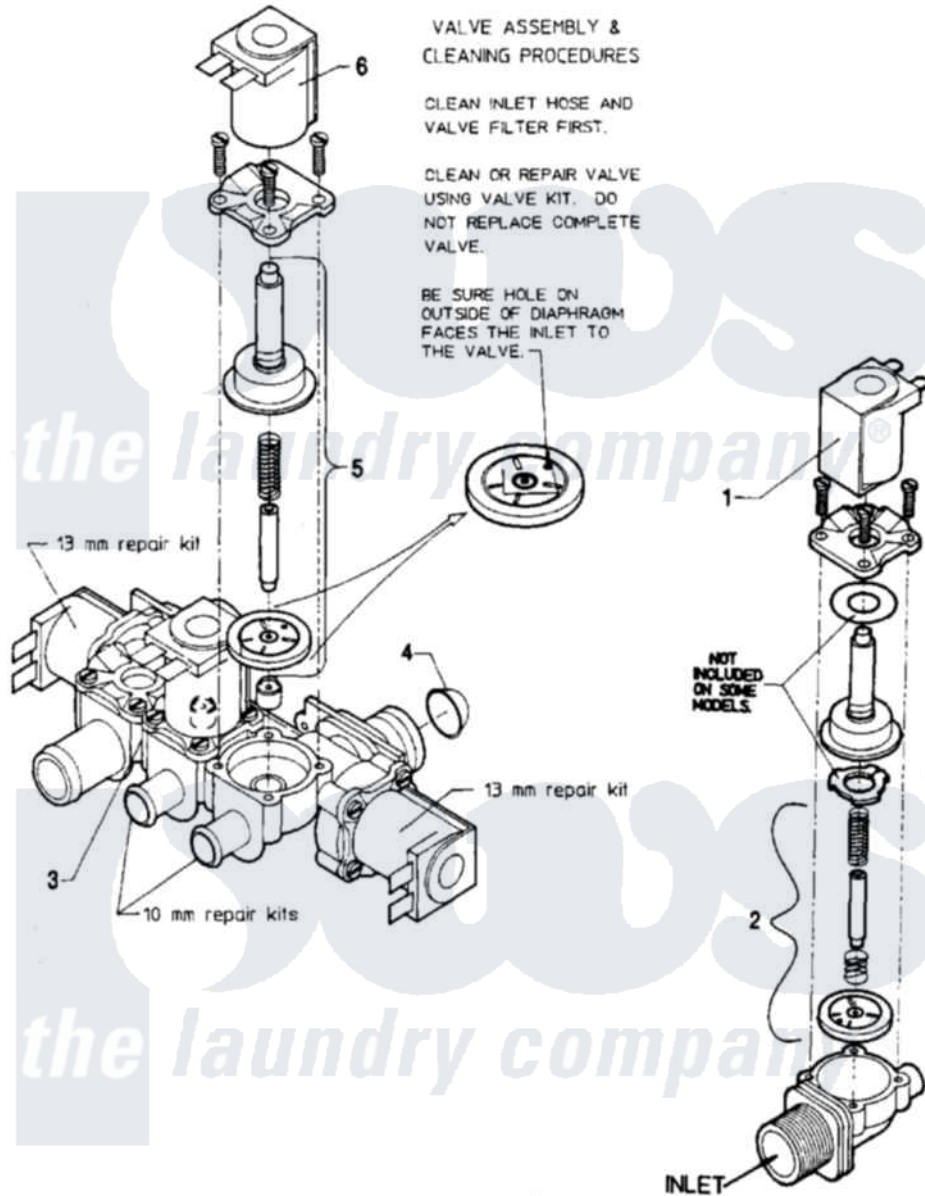

# Maytag MAF50MC4TL 06 - WATER VALVE (MC4)

Maytag [Commercial Maytag MAF50MC4TL Washer Parts](#) Parts Diagram 06 - WATER VALVE (MC4)  
 Click on the part number to view part

Item	Original Part Number	Replaced By	Status	Part Description
001	<a href="#">24001119</a>			Valve
002	<a href="#">24001448</a>			Seal
"	24001549		Not Available	FILTER, MESH (11MM US THREAD)
003	<a href="#">24001226</a>			Valve, Mixing
004	24001634		Not Available	SCREEN, VALVE
005	<a href="#">24001122</a>			Kit, Valve Repair
"	<a href="#">24001231</a>			Kit, Repair
006	<a href="#">24001232</a>			Coil, Water Valve