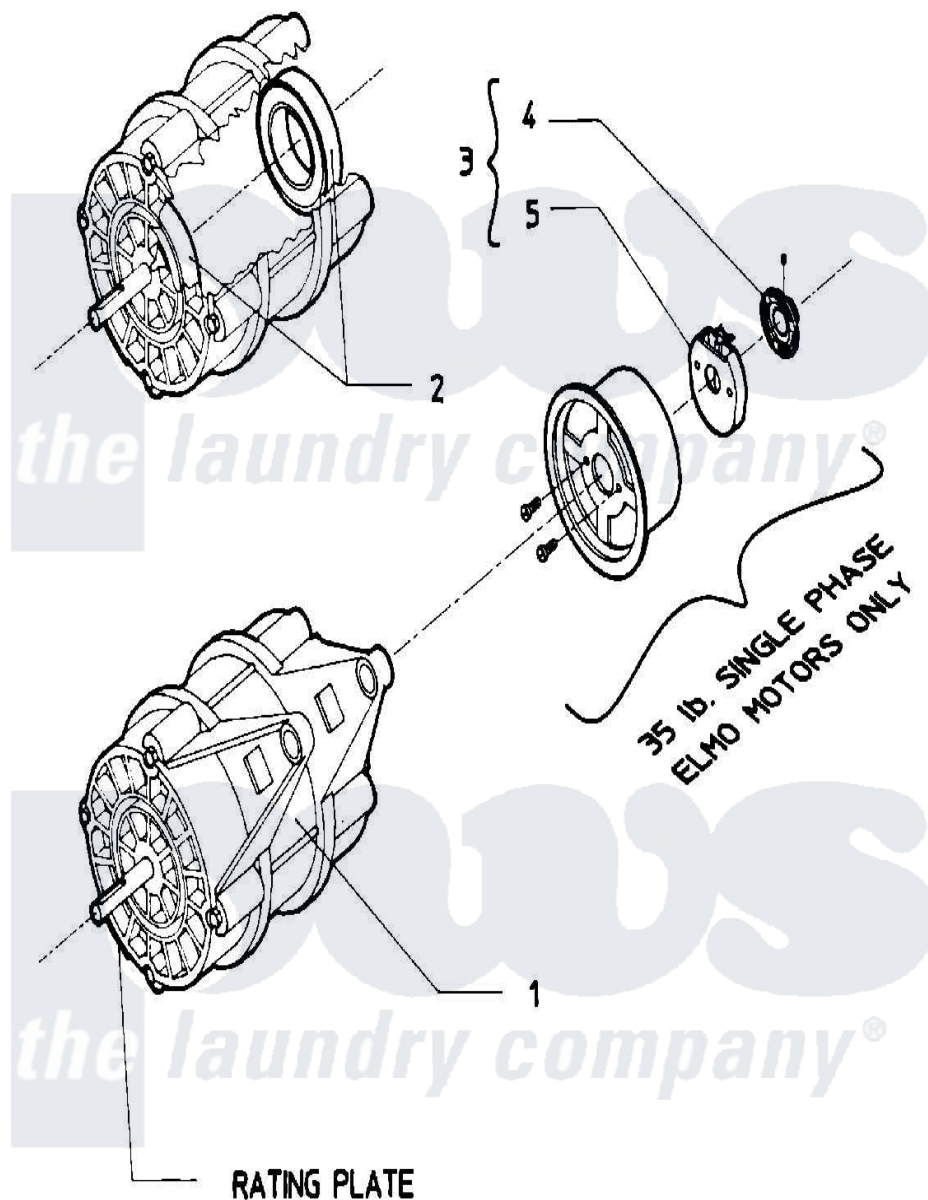

Maytag MAF50MC4TL 07 - MOTOR (MC4)

Maytag [Commercial Maytag MAF50MC4TL Washer Parts](#) Parts Diagram 07 - MOTOR (MC4)
 Click on the part number to view part

Item	Original Part Number	Replaced By	Status	Part Description
001	24001080			Motor, 2SP
"	24001084			Motor, 2SP
002	24001017			Bearing, Motor
003	W10124350		Not Available	PART NOT USED