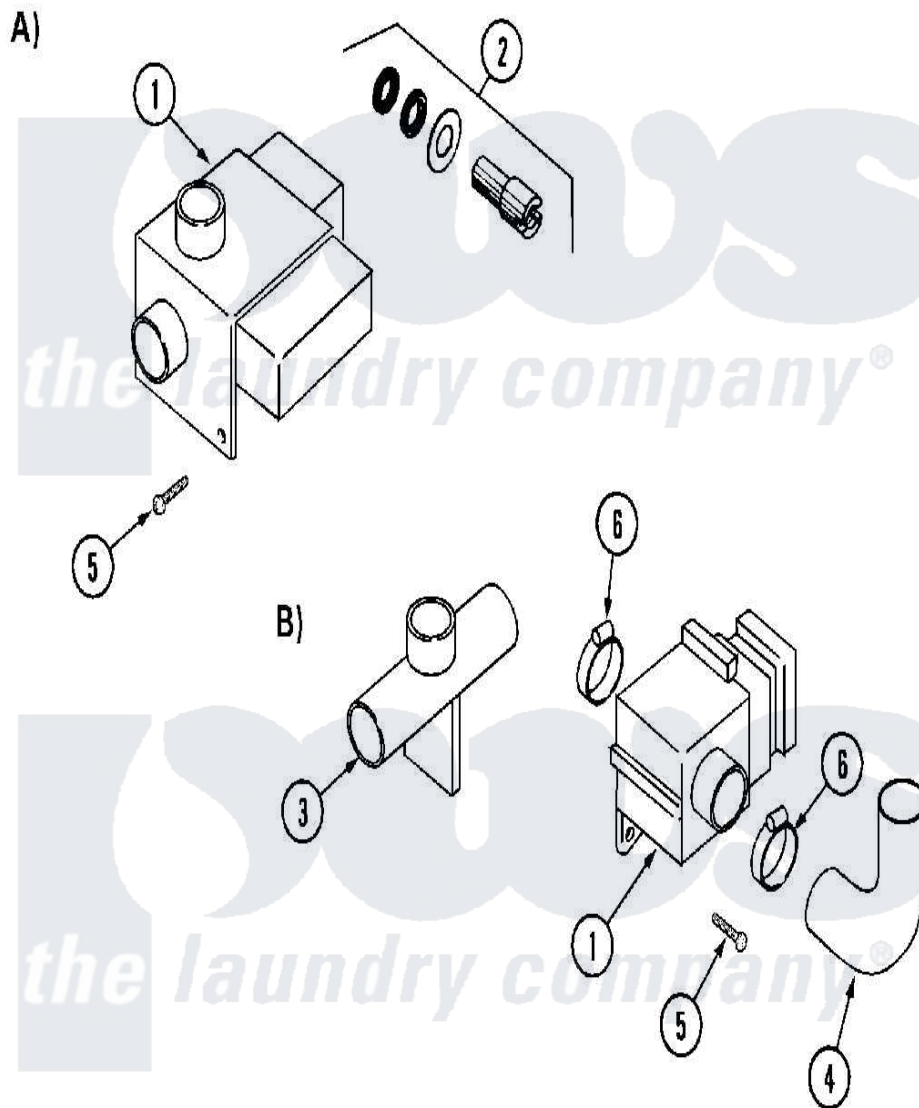

Maytag MAF50MC4TL 08 - DRAIN VALVE (MC4)

Maytag Commercial Maytag MAF50MC4TL Washer Parts Parts Diagram 08 - DRAIN VALVE (MC4)
 Click on the part number to view part

Item	Original Part Number	Replaced By	Status	Part Description
001	24001116			Valve, Drain
"	24001217			Valve, Drain
"	24001530			Valve, Motor Drain
002	24001528			Shaft, Drive And Seal Kit
003	24001826		Not Available	(B)CONNECTION, TEE-DRAIN
004	24001565			Hose, Drain
005	24001502	8204624		Bolt
006	24001353	696392		Hose Clamp