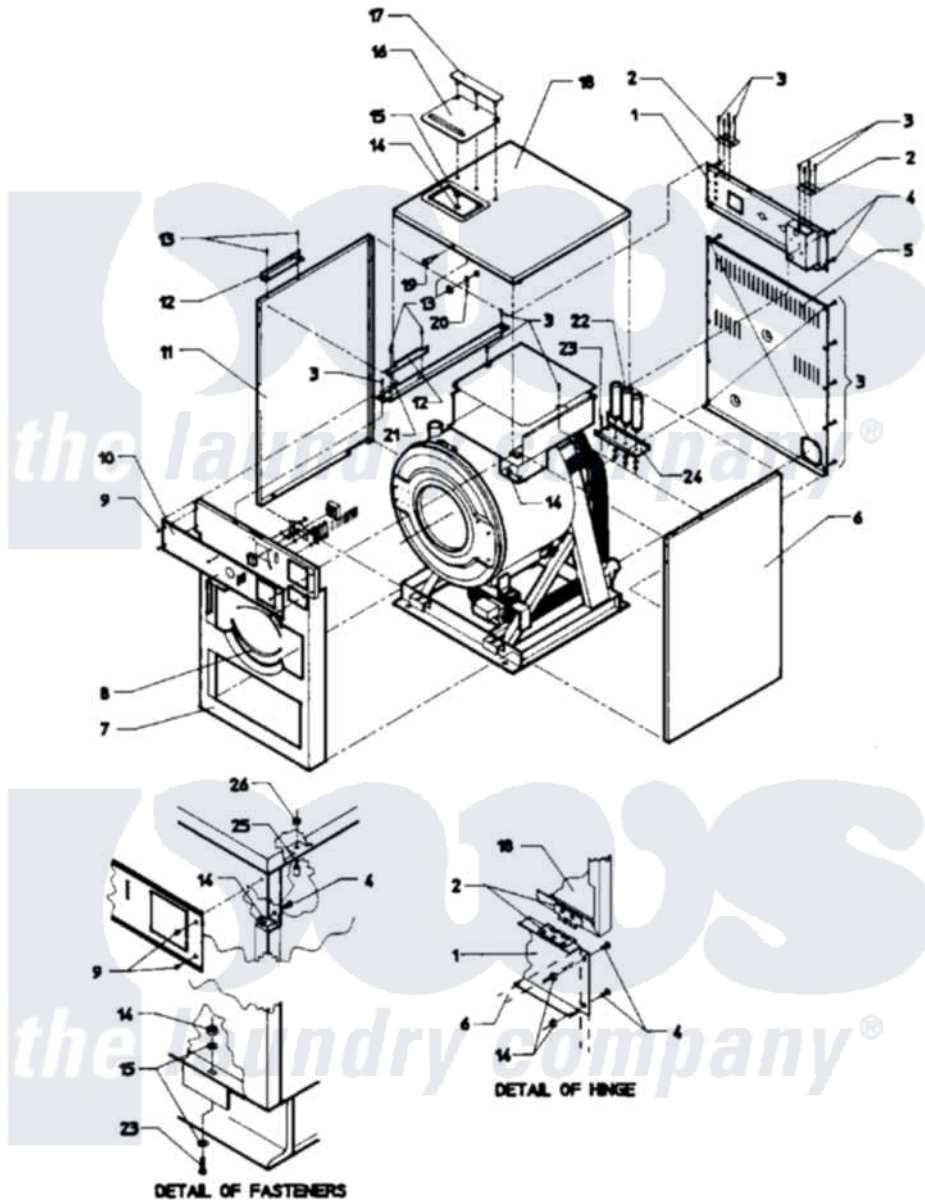

Maytag MAF50MC4VL 02 - FINAL ASSEMBLY (MC4)

Maytag Commercial Maytag MAF50MC4VL Washer Parts Parts Diagram 02 - FINAL ASSEMBLY (MC4)
 Click on the part number to view part

Item	Original Part Number	Replaced By	Status	Part Description
001	24001171			Panel Kit, Valve
002	Y24001300			Hinge
003	24001301	67006964		Screw, Glide
004	24001323			Screw
005	24001402	24001198		Hose Kit, Soap Dispenser
006	NLA		Not Available	PANEL KIT, SIDE (RT.)50
007	NLA		Not Available	PANEL ASSY. (INNER FRONT)
008	24001550	24001532		Trim- Pane
009	24001212	212277		Screw, No.8 X 1/2 Inch
010	NLA		Not Available	PANEL, CONTROL
011	NLA		Not Available	PANEL KIT, SIDE (LT.)50
012	24001539		Not Available	BRACKET, SOAP DISPENSER
013	24001540		Not Available	RIVET, BLIND S.S. (1/8 X 5/16)
014	24001510	W10139757		Nut

015	24001304		Washer, Flat
016	24001219	Not Available	COVER, SOAP DISPENSER
017	24001542		Clamp, Soap Dispenser
018	NLA	Not Available	COVER KIT, TOP
019	24001220		Lock, Top Cover
020	24001221		Latch, Top Cover
021	24001691	Not Available	BRACE, TOP
022	24001237		Capacitor
"	24001239		Capacitor
"	24001241		Capacitor W/Res.
023	24001303		Screw
024	24001674	Not Available	BRACKET, CAPACITOR
025	NLA	Not Available	COVER KIT, TOP
026	24001425		Nut, Fiberlock, Pltd