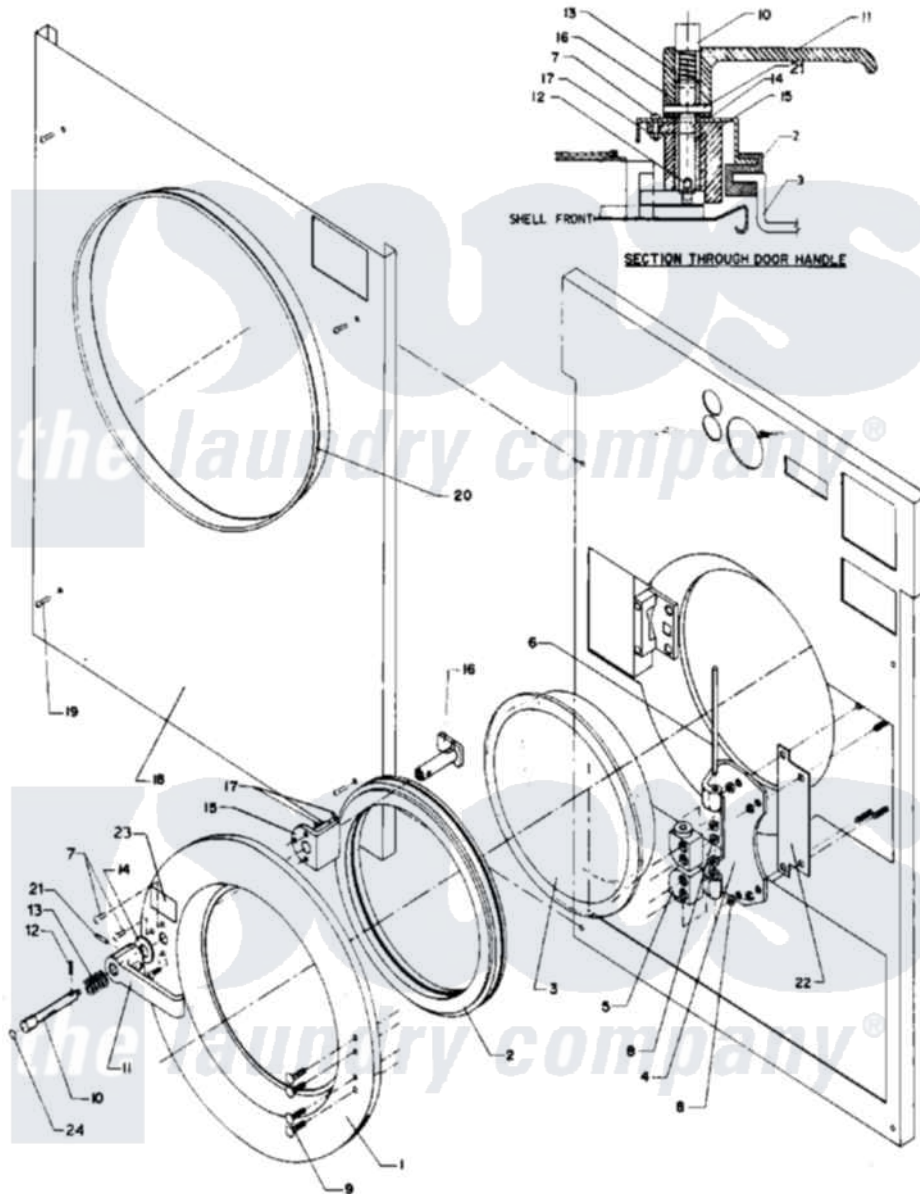

# Maytag MAF50MC4VL 03 - DOOR & RELATED PARTS (MC4)

Maytag Commercial Maytag MAF50MC4VL Washer Parts Parts Diagram 03 - DOOR & RELATED PARTS (MC4)  
 Click on the part number to view part

Item	Original Part Number	Replaced By	Status	Part Description
001	<a href="#">24001717</a>			Door Assembly Complete
"	<a href="#">24001720</a>			Door
002	<a href="#">24001077</a>			GASKET, DOOR
003	Y24001100		Not Available	GLASS, DOOR
004	<a href="#">24001333</a>			Hinge, Door
005	<a href="#">24001334</a>			Mount, Door
006	W10124350		Not Available	PART NUMBER NOT AVAILABLE
007	24001341	<a href="#">3400814</a>		Screw
008	<a href="#">24001305</a>			Nut, Fiberlock
009	<a href="#">24001467</a>			Screw, S.s.
010	<a href="#">24001103</a>			Rod, Push Button
011	<a href="#">24001336</a>			Handle, Door
012	<a href="#">24001721</a>			Pin, Spring
013	<a href="#">24001338</a>			Spring, Door Lock
014	24001310	<a href="#">Y015627</a>		Screw- Hex
015	24001340		Not Available	SPACER, DOOR HANDLE

016	<a href="#">24001343</a>		Arm, Latch	
017	24001342	<a href="#">74005230</a>	Nut, Lock	
018	NLA		Not Available	PANEL KIT, FRONT OPL
019	<a href="#">24001474</a>	<a href="#">3400086</a>		Screw, 10-32 X 3/8
020	24001722		Not Available	TRIM, OUTER FRONT PANEL
021	24001827	<a href="#">24001721</a>		Pin, Spring
022	<a href="#">24001466</a>			Shim, Hinge
023	24001462		Not Available	DECAL, PUSH BUTTON RED
024	24001407		Not Available	DECAL, RED DOT