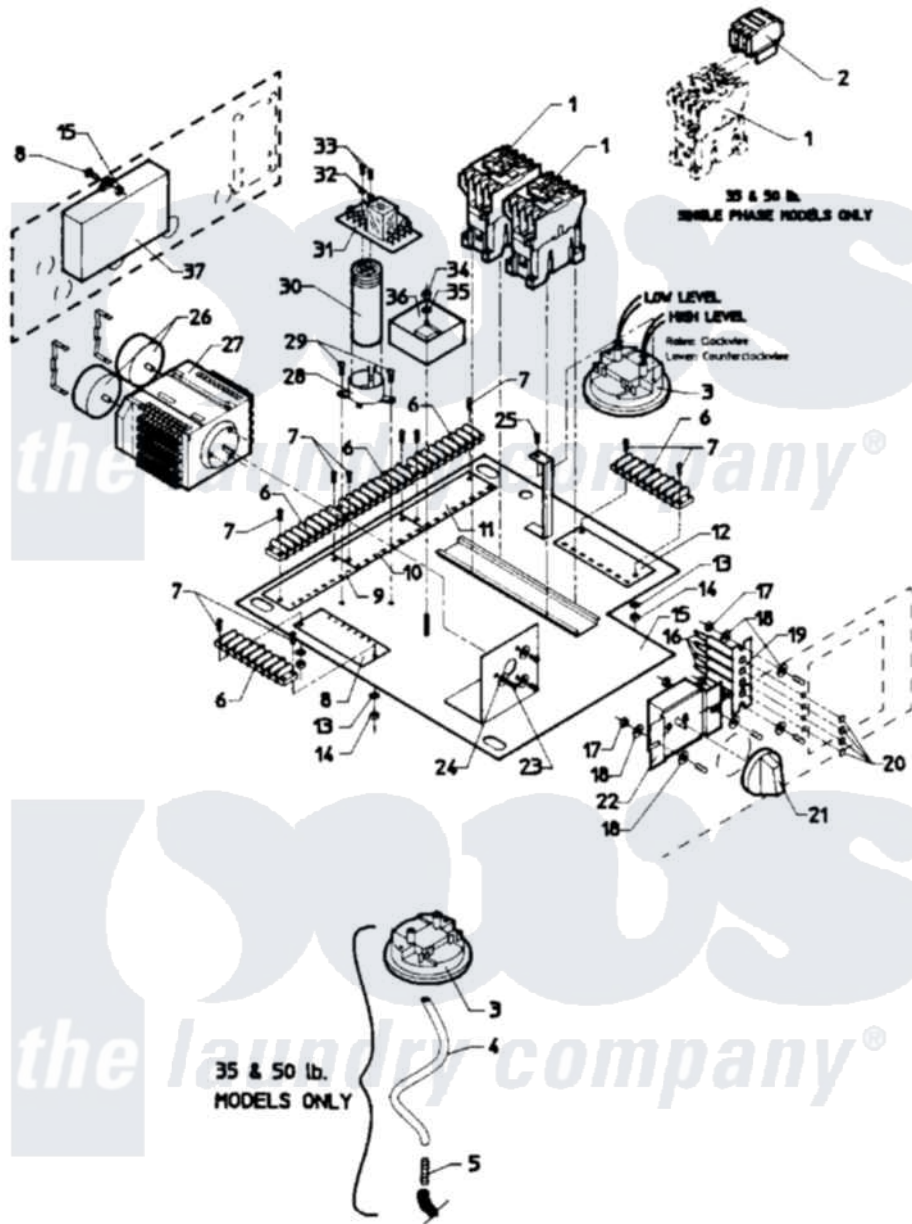

Maytag MAF50MC4VL 04 - CONTROL MODULE (MC4)

Maytag [Commercial Maytag MAF50MC4VL Washer Parts](#) Parts Diagram 04 - CONTROL MODULE (MC4)
 Click on the part number to view part

| Item | Original Part Number | Replaced By | Status | Part Description |
|------|--------------------------|--------------------------|---------------|---------------------------------|
| 001 | 24001105 | 24002051 | | Contacto- |
| 002 | 24001104 | | Not Available | CONTACTOR, AUX. ADDER |
| 003 | 24001224 | | Not Available | SWITCH, DUAL LEVEL |
| 004 | 24001747 | | Not Available | EXTENSION, AIR LINE |
| 005 | 24001746 | | Not Available | COUPLER, HOSE (PRESS. SWITCH) |
| 006 | 24001412 | | Not Available | STRIP, TERMINAL |
| 007 | 24001414 | 4450038 | | Screw |
| 008 | NLA | | Not Available | DECAL,INSUL. TERM STRIP (1-8) |
| 009 | NLA | | Not Available | DECAL,INSUL. TERM STRIP (9-16) |
| 010 | NLA | | Not Available | DECAL,INSUL. TERM STRIP (17-24) |
| 011 | NLA | | Not Available | DECAL,INSUL. TERM STRIP (25-32) |
| 012 | 24001030 | | Not Available | DECAL,INSUL. TERM STIRP (33-40) |
| 013 | 24001415 | | | Washer, S.s. |