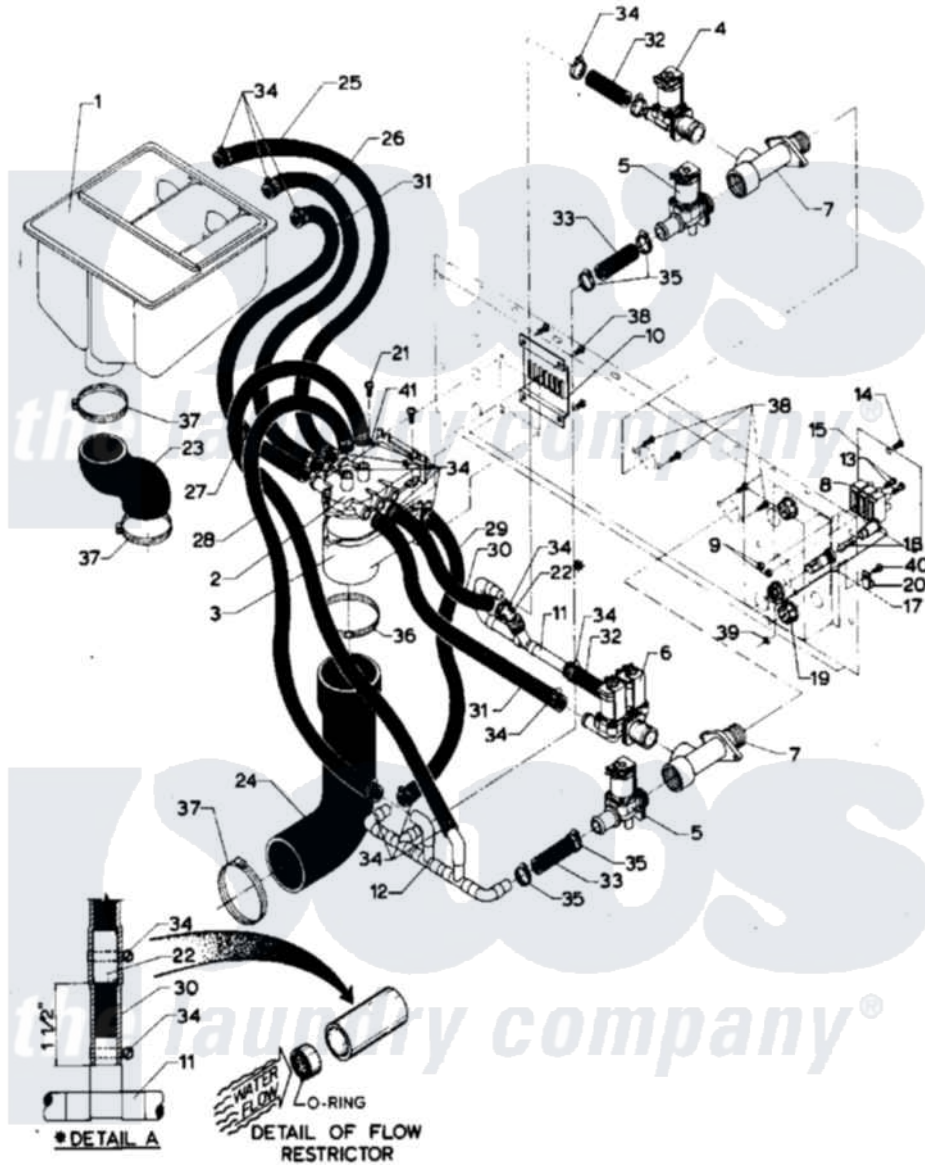

# Maytag MAF50MC4VL 05 - SOAP DISPENSER (MC4)

Maytag Commercial Maytag MAF50MC4VL Washer Parts Parts Diagram 05 - SOAP DISPENSER (MC4)  
 Click on the part number to view part

Item	Original Part Number	Replaced By	Status	Part Description
001	24001627		Not Available	DISPENSER, SUPPLY (COIN)
002	<a href="#">24001031</a>			Breaker, Vac.
003	<a href="#">24001032</a>			Breaker, Vac.
004	<a href="#">24001119</a>			Valve
005	W10124350		Not Available	PART NOT USED
006	W10124350		Not Available	PART NOT USED
007	<a href="#">24001448</a>			Seal
008	24001366		Not Available	BLOCK, INPUT & POWER (4 TERM)
"	24001629		Not Available	BLOCK, INPUT POWER (3 WIRE)
009	<a href="#">24001425</a>			Nut, Fiberlock, Pltd
010	<a href="#">24001426</a>			Cover, Vacuum Breaker
011	24001777		Not Available	MANIFOLD, SUPPLY
012	W10124350		Not Available	PART NUMBER NOT AVAILABLE
013	<a href="#">24001430</a>			Screw, S.s