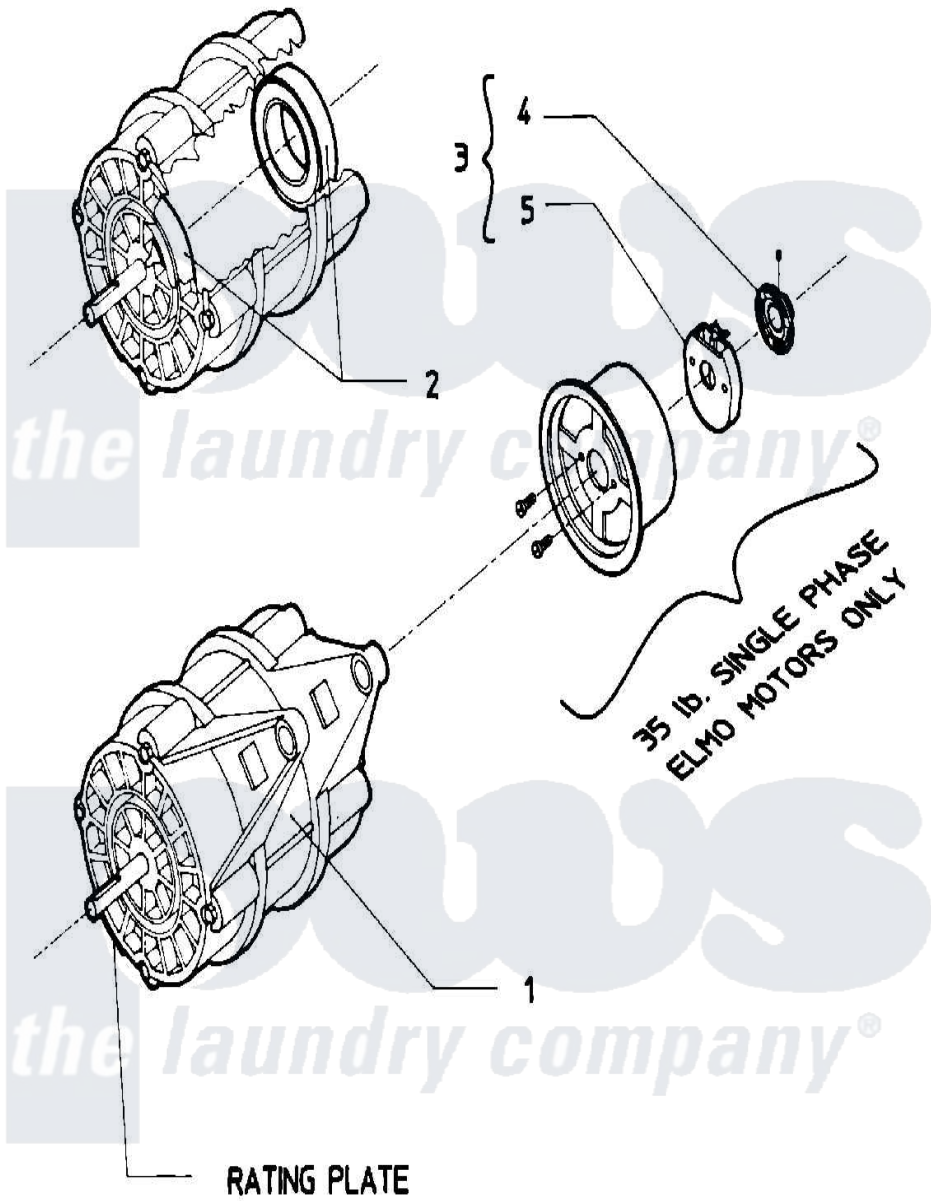

Maytag MAF50MC4VL 07 - MOTOR (MC4)

Maytag [Commercial Maytag MAF50MC4VL Washer Parts](#) Parts Diagram 07 - MOTOR (MC4)  
 Click on the part number to view part

Item	Original Part Number	Replaced By	Status	Part Description
001	<a href="#">24001080</a>			Motor, 2SP
"	<a href="#">24001084</a>			Motor, 2SP
002	<a href="#">24001017</a>			Bearing, Motor
003	W10124350		Not Available	PART NOT USED