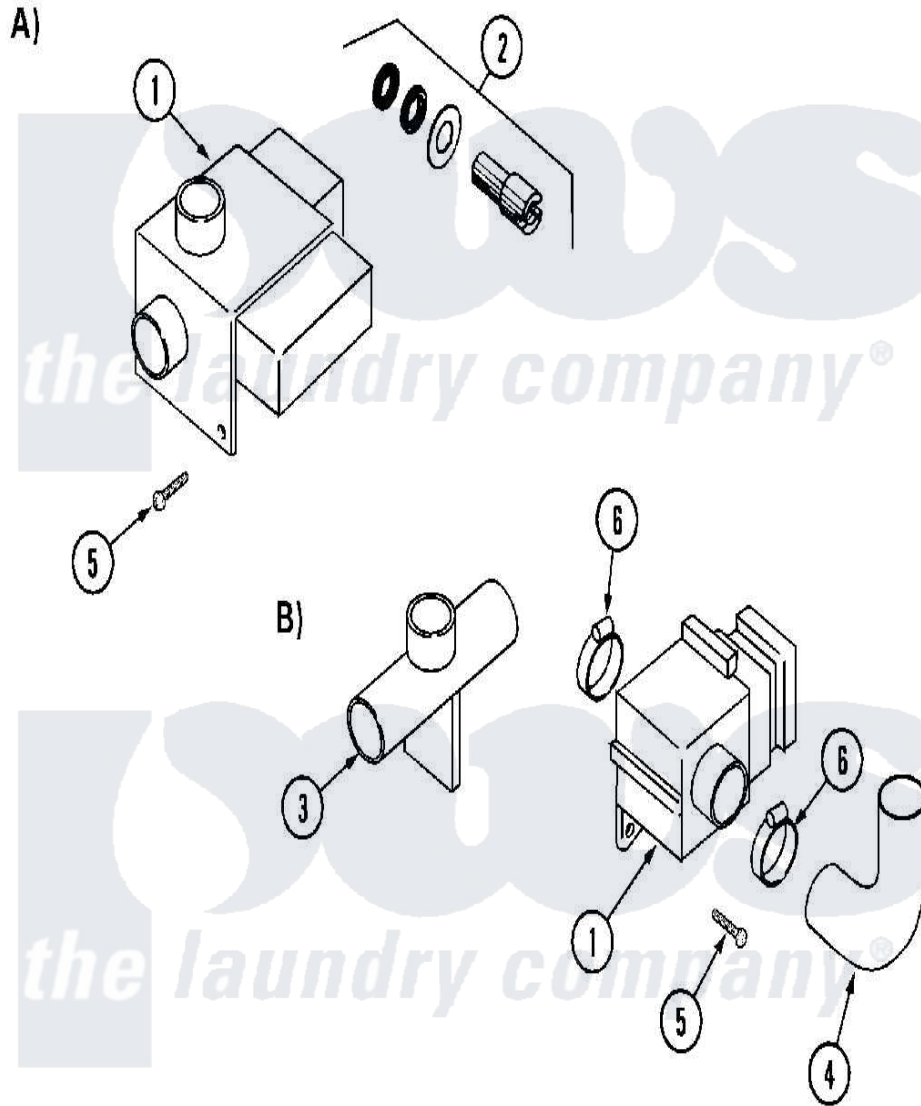

Maytag MAF50MC4VL 08 - DRAIN VALVE (MC4)

Maytag Commercial Maytag MAF50MC4VL Washer Parts Parts Diagram 08 - DRAIN VALVE (MC4)
 Click on the part number to view part

Item	Original Part Number	Replaced By	Status	Part Description
001	24001116			Valve, Drain
"	24001217			Valve, Drain
"	24001530			Valve, Motor Drain
002	24001528			Shaft, Drive And Seal Kit
003	24001826		Not Available	(B)CONNECTION, TEE-DRAIN
004	24001565			Hose, Drain
005	24001502	8204624		Bolt
006	24001353	696392		Hose Clamp