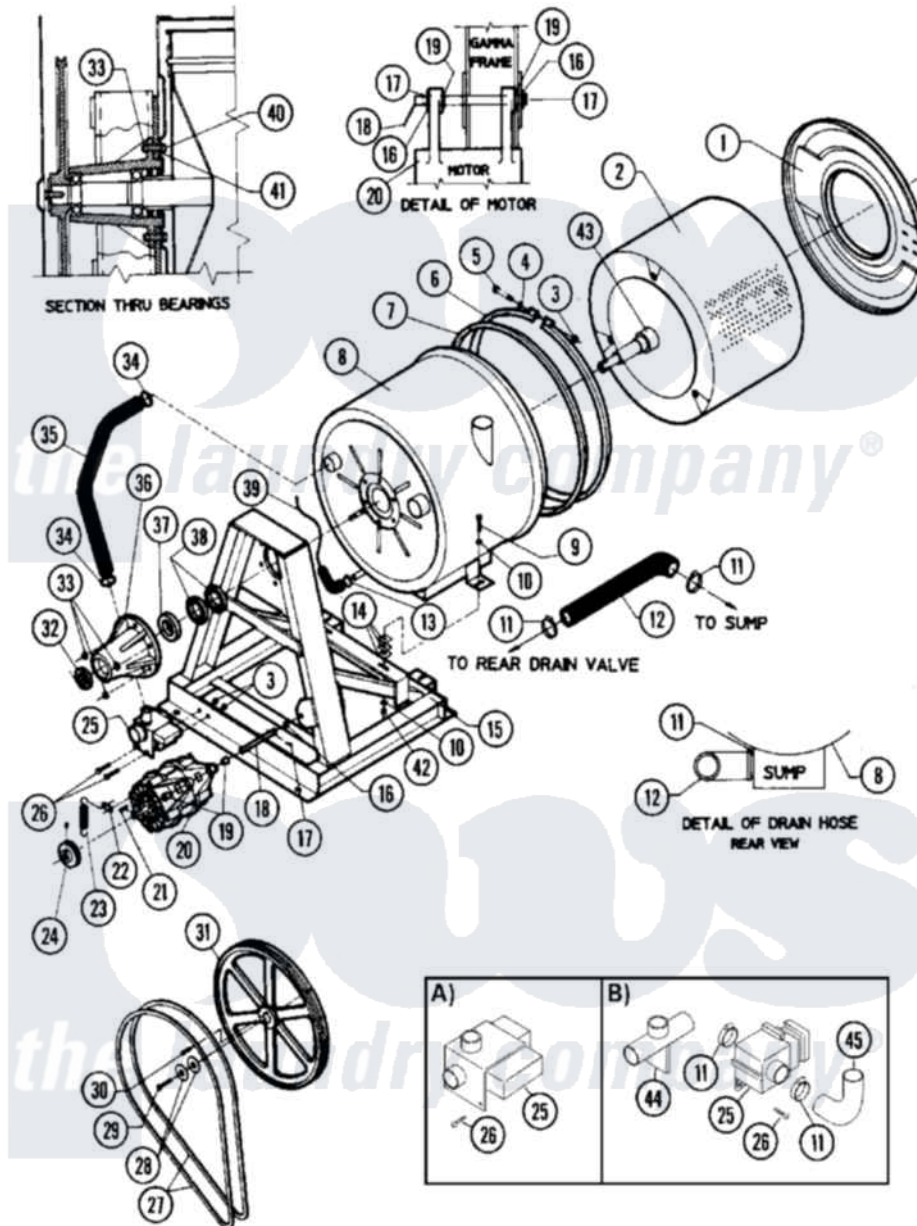

Maytag MAF50MC4VL 09 - SUB ASSEMBLY (MC4)

Maytag Commercial Maytag MAF50MC4VL Washer Parts Parts Diagram 09 - SUB ASSEMBLY (MC4)
 Click on the part number to view part

Item	Original Part Number	Replaced By	Status	Part Description
001	NLA		Not Available	FRONT SHELL ASSY.
002	24001392			Kit, Basket
003	24001215			Kit, Band Fastener
004	24001215			Kit, Band Fastener
005	24001215			Kit, Band Fastener
006	NLA		Not Available	KIT, BAND SHELL
007	24001184			Gasket Kit
008	NLA		Not Available	KIT, SHIELD RETRO
009	24001657			Bolt
010	24001516			Washer, Flat Pltd.
011	24001353	696392		Hose Clamp
012	24002032			Hose, Drain
013	24001438	285655		Clamp, Hose
014	24001803		Not Available	SHIM, SHELL
015	24001373		Not Available	KIT ASSY., FRAME (2 SPEED)
016	24001812			Washer, Hardened

017	24001512		Not Available	PIN, COTTER PLTD. (1/8X1 1/2)
018	NLA		Not Available	ROD, SUPPORT
019	24001021			Bushing, Motor
020	24001080			Motor, 2SP
"	24001084			Motor, 2SP
021	24001648		Not Available	KEY (MOTOR 3/16" X 1 1/2")
022	24001651		Not Available	CLIP, MOTOR SPRING
023	24001650		Not Available	SPRING (BELT TENSION)
024	24001088			Pulley, Motor
025	24001116			Valve, Drain
"	24001217			Valve, Drain
026	24001502	8204624		Bolt
027	24001404			Belt, V
028	24001501			Washer, Stainless Steel
029	Y24001500			Screw, S.s.
030	24001499		Not Available	KEY (3/8" X 1 1/4")
031	24001087			Pulley, Basket
032	24001016		Not Available	BEARING (6309 2RS C3)
033	24001495			Nut, Fiberlock
034	24001283		Not Available	CLAMP, HOSE (No.28)
035	24001506			Hose, Overflow
036	24001261			Kit, Trunion
037	24002044			Bearing, 6312-2RS
038	24002049			Seal, Shaft
039	24001661		Not Available	HOSE, AIR DOME
040	24001497			Bolt, S.s.
041	24001496			Washer, Flat S.s.
042	24001515			Nut, Fiberlock Pltd.
043	24001272		Not Available	COLLAR (2SP)
044	24001826		Not Available	(B)CONNECTION, TEE-DRAIN
045	24001565			Hose, Drain