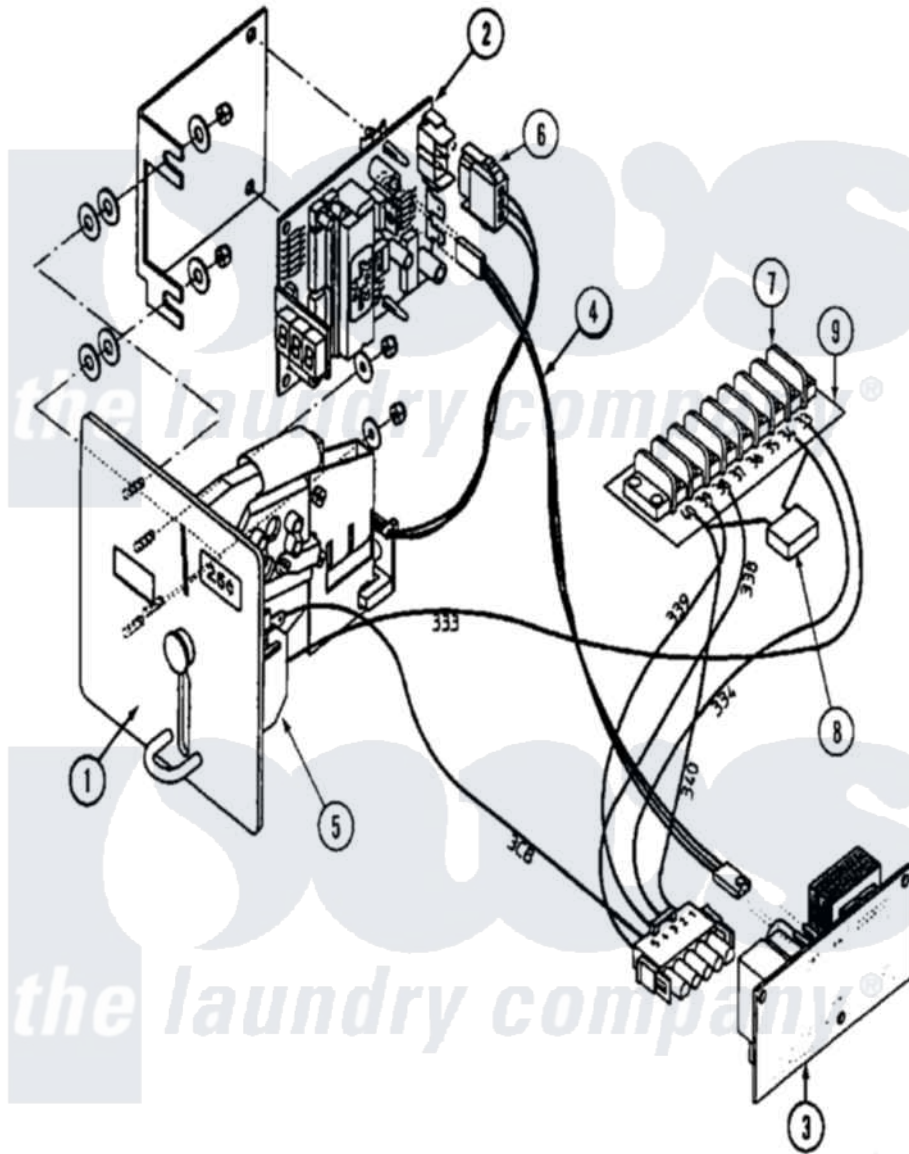

# Maytag MAF50MC4VS 01 - COIN METER (MC4)

Maytag Commercial Maytag MAF50MC4VS Washer Parts Parts Diagram 01 - COIN METER (MC4)  
 Click on the part number to view part

Item	Original Part Number	Replaced By	Status	Part Description
001	<a href="#">24001256</a>			Meter Assembly, Dig. Cn
"	NLA		Not Available	COIN METER, HANKE (DIGITAL)
002	<a href="#">24001831</a>			Coin Counting Board
003	24001355		Not Available	POWER SUPPLY (120V)
004	<a href="#">24002035</a>			Harness, Led
005	<a href="#">24001073</a>			COIL, BLOCKING (CN-MTR.110V)
006	<a href="#">24001833</a>			Sensor, Coin
007	<a href="#">24001363</a>			Kit, Terminal Strip
008	24001109		Not Available	FILTER, RC-NTWK.
009	24001030		Not Available	DECAL,INSUL.TERM STIRP (33-40)