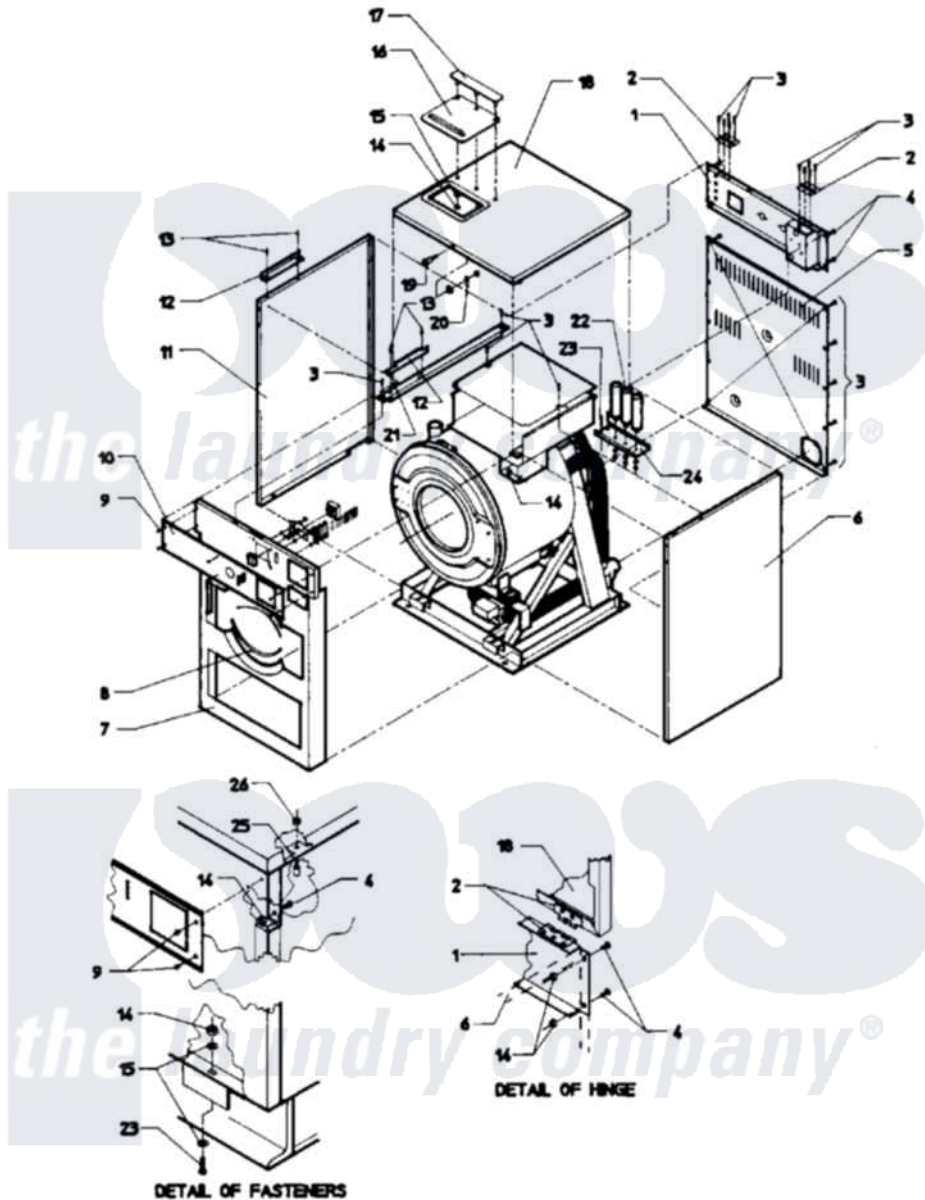

Maytag MAF50MC4VS 02 - FINAL ASSEMBLY (MC4)

Maytag Commercial Maytag MAF50MC4VS Washer Parts Parts Diagram 02 - FINAL ASSEMBLY (MC4)
 Click on the part number to view part

Item	Original Part Number	Replaced By	Status	Part Description
001	24001171			Panel Kit, Valve
002	Y24001300			Hinge
003	24001301	67006964		Screw, Glide
004	24001323			Screw
005	24001402	24001198		Hose Kit, Soap Dispenser
006	NLA		Not Available	PANEL KIT, SIDE (RT.)50
007	NLA		Not Available	PANEL ASSY. (INNER FRONT)
008	24001550	24001532		Trim- Pane
009	24001212	212277		Screw, No.8 X 1/2 Inch
010	NLA		Not Available	PANEL, CONTROL
011	NLA		Not Available	PANEL KIT, SIDE (LT.)50
012	24001539		Not Available	BRACKET, SOAP DISPENSER
013	24001540		Not Available	RIVET, BLIND S.S. (1/8 X 5/16)
014	24001510	W10139757		Nut

015	24001304		Washer, Flat
016	24001219	Not Available	COVER, SOAP DISPENSER
017	24001542		Clamp, Soap Dispenser
018	NLA	Not Available	COVER KIT, TOP
019	24001220		Lock, Top Cover
020	24001221		Latch, Top Cover
021	24001691	Not Available	BRACE, TOP
022	24001237		Capacitor
"	24001239		Capacitor
"	24001241		Capacitor W/Res.
023	24001303		Screw
024	24001674	Not Available	BRACKET, CAPACITOR
025	NLA	Not Available	COVER KIT, TOP
026	24001425		Nut, Fiberlock, Pltd