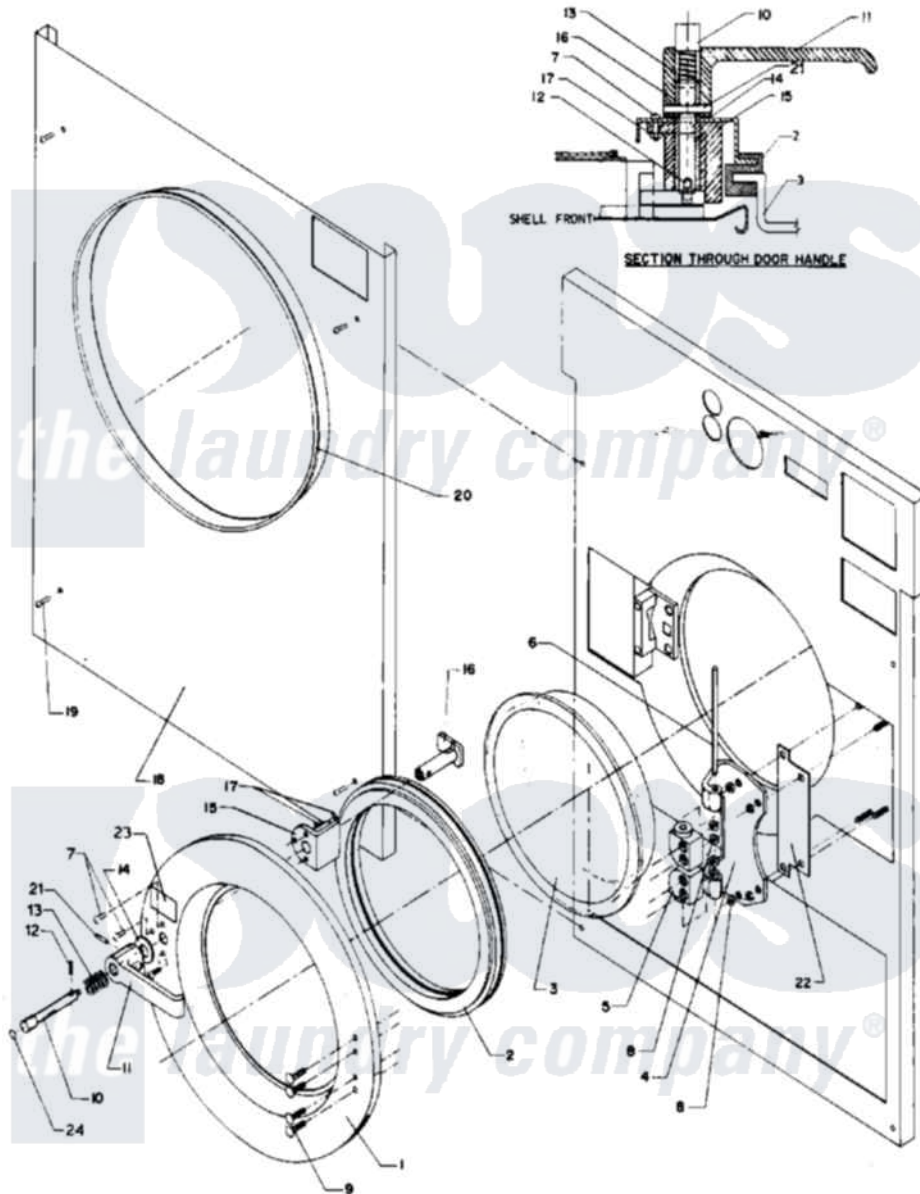

Maytag MAF50MC4VS 03 - DOOR & RELATED PARTS (MC4)

Maytag Commercial Maytag MAF50MC4VS Washer Parts Parts Diagram 03 - DOOR & RELATED PARTS (MC4)
 Click on the part number to view part

Item	Original Part Number	Replaced By	Status	Part Description
001	24001717			Door Assembly Complete
"	24001720			Door
002	24001077			GASKET, DOOR
003	Y24001100		Not Available	GLASS, DOOR
004	24001333			Hinge, Door
005	24001334			Mount, Door
006	W10124350		Not Available	PART NUMBER NOT AVAILABLE
007	24001341	3400814		Screw
008	24001305			Nut, Fiberlock
009	24001467			Screw, S.s.
010	24001103			Rod, Push Button
011	24001336			Handle, Door
012	24001721			Pin, Spring
013	24001338			Spring, Door Lock
014	24001310	Y015627		Screw- Hex
015	24001340		Not Available	SPACER, DOOR HANDLE

016	24001343		Arm, Latch	
017	24001342	74005230	Nut, Lock	
018	NLA		Not Available	PANEL KIT, FRONT OPL
019	24001474	3400086		Screw, 10-32 X 3/8
020	24001722		Not Available	TRIM, OUTER FRONT PANEL
021	24001827	24001721		Pin, Spring
022	24001466			Shim, Hinge
023	24001462		Not Available	DECAL, PUSH BUTTON RED
024	24001407		Not Available	DECAL, RED DOT