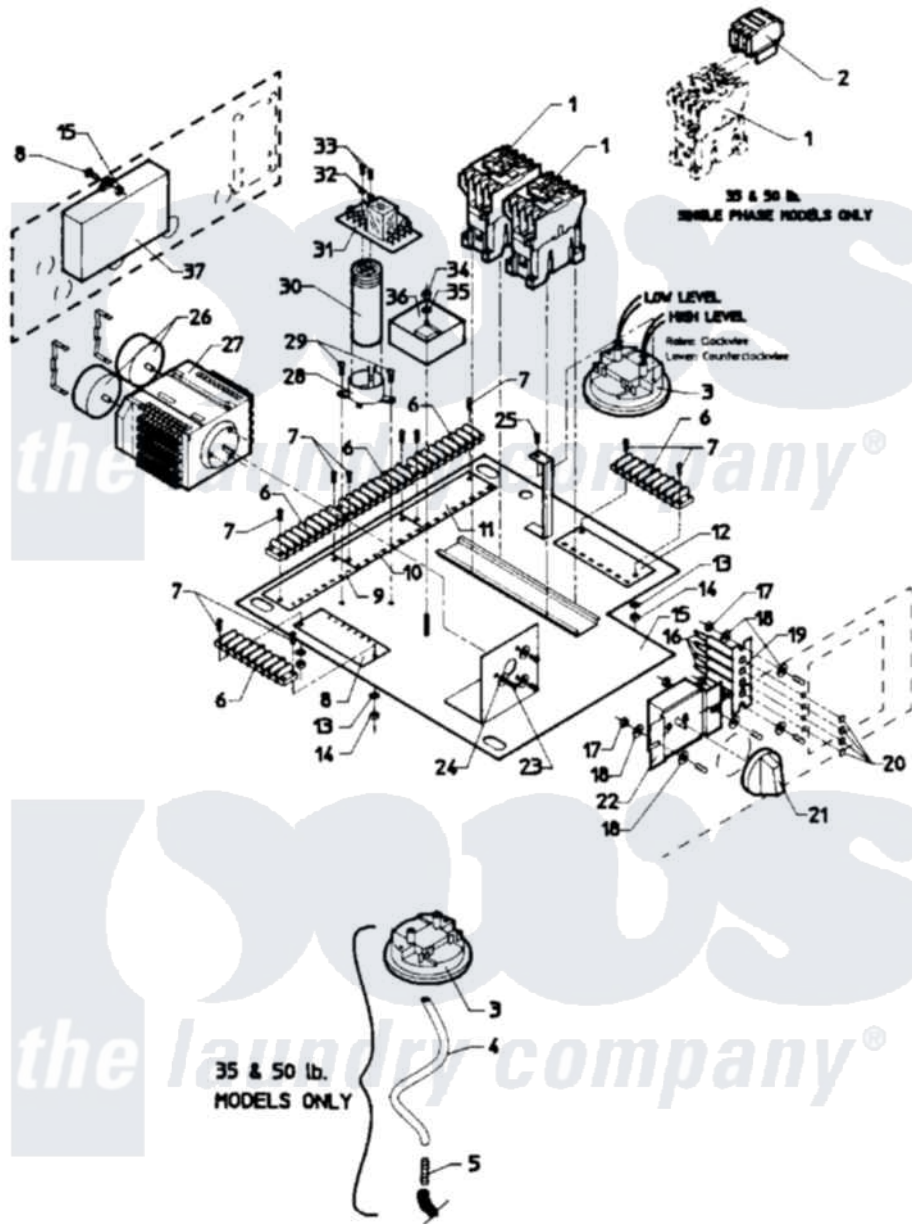

Maytag MAF50MC4VS 04 - CONTROL MODULE (MC4)

Maytag Commercial Maytag MAF50MC4VS Washer Parts Parts Diagram 04 - CONTROL MODULE (MC4)
 Click on the part number to view part

Item	Original Part Number	Replaced By	Status	Part Description
001	24001105	24002051		Contacto-
002	24001104		Not Available	CONTACTOR, AUX. ADDER
003	24001224		Not Available	SWITCH, DUAL LEVEL
004	24001747		Not Available	EXTENSION, AIR LINE
005	24001746		Not Available	COUPLER, HOSE (PRESS. SWITCH)
006	24001412		Not Available	STRIP, TERMINAL
007	24001414	4450038		Screw
008	NLA		Not Available	DECAL,INSUL. TERM STRIP (1-8)
009	NLA		Not Available	DECAL,INSUL. TERM STRIP (9-16)
010	NLA		Not Available	DECAL,INSUL. TERM STRIP (17-24)
011	NLA		Not Available	DECAL,INSUL. TERM STRIP (25-32)
012	24001030		Not Available	DECAL,INSUL. TERM STIRP (33-40)
013	24001415			Washer, S.s.

014	24001417	7103P070-60	Nut, Top Pilot
015	W10124350	Not Available	PART NUMBER NOT AVAILABLE
016	24001209	Not Available	LIGHT, NEON (1/3W, 125VAC)
017	24001342	74005230	Nut, Lock
018	24001576		Washer, Flat
019	24001214		Bracket, Ind. Light
020	24001210	215564	Lens, Indicator Light
021	24001204	Not Available	KNOB
022	24001207		Switch, Cycle Select
023	24001357		Screw, Stainless Steel
024	24001358		Washer, Flat
025	24001411	313806	Screw
026	24001577		Motor, Timer
027	24001178		Kit, Timer Cycle
028	W10124350	Not Available	PART NUMBER NOT AVAILABLE
029	24001578	3196170	Screw
030	24001247		Capacitor, Door Lock
031	24001248	Not Available	PC BOARD, DOOR UNLOCK (110V)
032	24001579		Washer, S.s.
033	24001580		Screw, S.s.
034	24001419	W10139757	Nut
035	24001295		Lockwasher, S.s.
036	24001176		Kit, Timer Delay
037	24001235		Kit, Switch