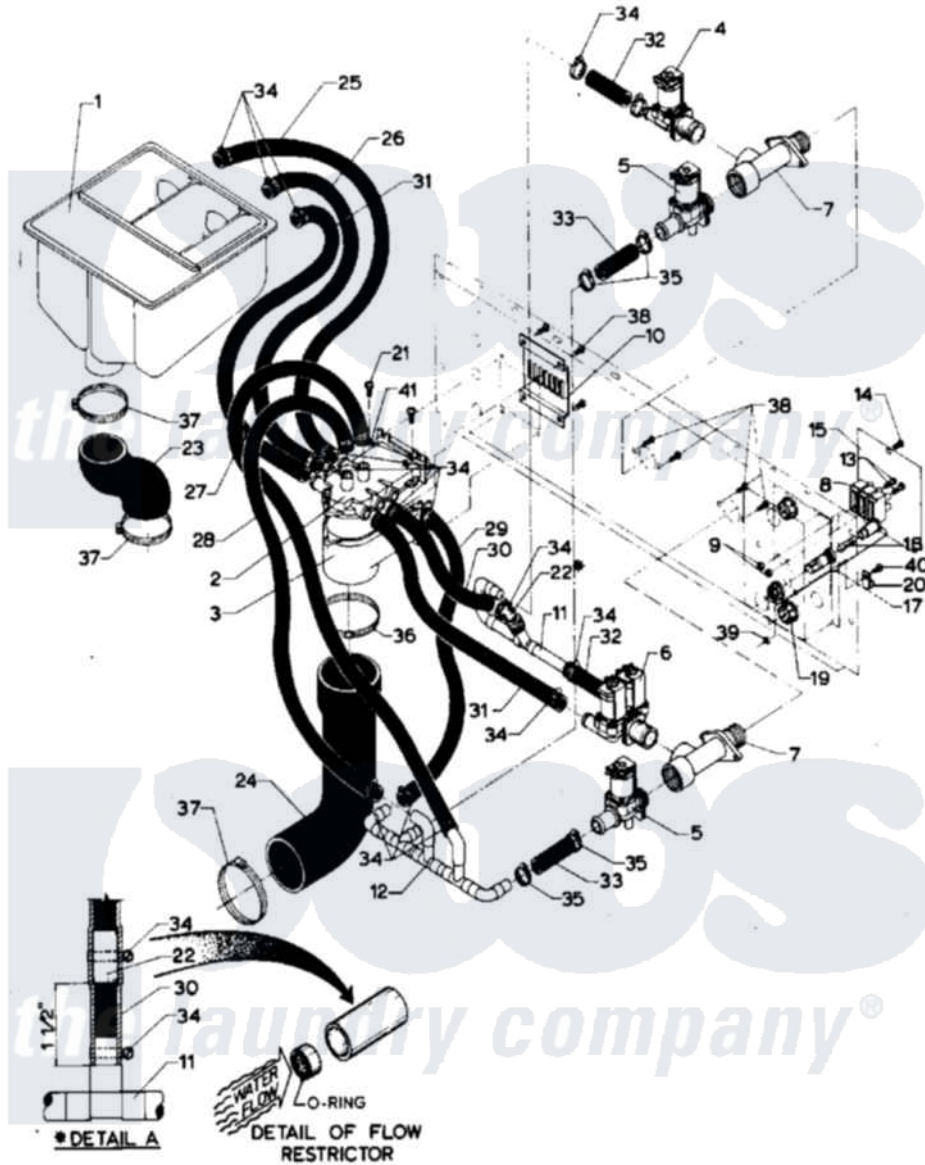

Maytag MAF50MC4VS 05 - SOAP DISPENSER (MC4)

Maytag Commercial Maytag MAF50MC4VS Washer Parts Parts Diagram 05 - SOAP DISPENSER (MC4)
 Click on the part number to view part

Item	Original Part Number	Replaced By	Status	Part Description
001	24001627		Not Available	DISPENSER, SUPPLY (COIN)
002	24001031			Breaker, Vac.
003	24001032			Breaker, Vac.
004	24001119			Valve
005	W10124350		Not Available	PART NOT USED
006	W10124350		Not Available	PART NOT USED
007	24001448			Seal
008	24001366		Not Available	BLOCK, INPUT & POWER (4 TERM)
"	24001629		Not Available	BLOCK, INPUT POWER (3 WIRE)
009	24001425			Nut, Fiberlock, Pltd
010	24001426			Cover, Vacuum Breaker
011	24001777		Not Available	MANIFOLD, SUPPLY
012	W10124350		Not Available	PART NUMBER NOT AVAILABLE
013	24001430			Screw, S.s

014	24001301	67006964		Screw, Glide
015	24001429		Not Available	COVER, JUNCTION BOX
016	W10124350		Not Available	PART NUMBER NOT AVAILABLE
017	24001433			Holder, Fuse
018	24001225			Fuse, Control
019	24001436	8008P014-60		Grommet, Nylon
020	24001434		Not Available	CONNECTOR, GROUND
021	24001432	W10068250		Screw
022	24001775		Not Available	FLOW RESTRICTOR ASSY.
023	24001442			Hose, Soap Dispenser
024	24001033			Hose, Vacuum Breaker
025	24001781		Not Available	HOSE
026	24001783		Not Available	HOSE
027	W10124350		Not Available	PART NUMBER NOT AVAILABLE
028	24001767		Not Available	HOSE
029	24001788		Not Available	HOSE
030	24001771		Not Available	HOSE
031	24001792			Hose
032	24001794			Hose
033	24001794			Hose
034	24001423	489503		Clamp
035	24001797		Not Available	CLAMP (SIZE 24)
036	24001282		Not Available	CLAMP, HOSE (No.48)
037	24001353	696392		Hose Clamp
038	24001414	4450038		Screw
039	24001342	74005230		Nut, Lock
040	24001432	W10068250		Screw
041	24001425			Nut, Fiberlock, Pltd