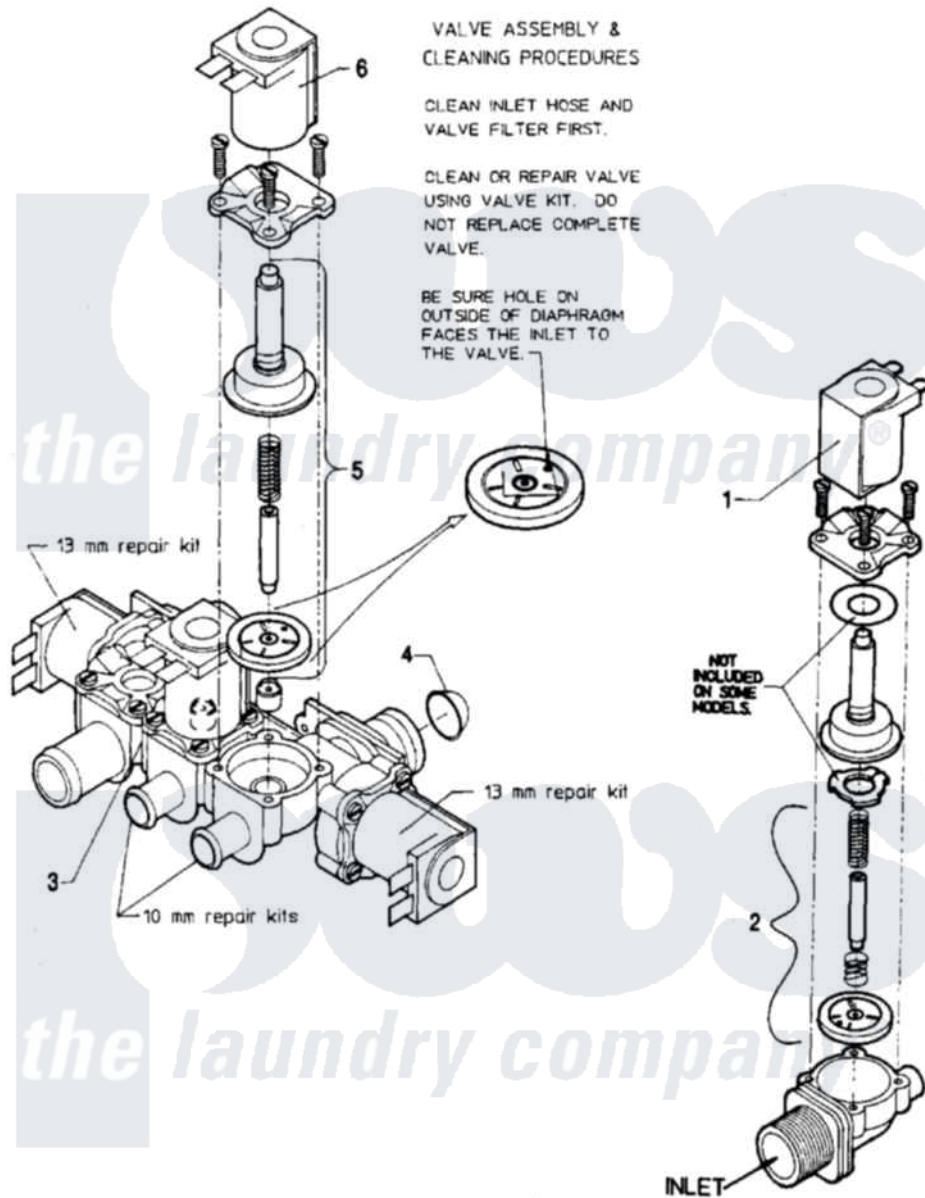

Maytag MAF50MC4VS 06 - WATER VALVE (MC4)

Maytag Commercial Maytag MAF50MC4VS Washer Parts Parts Diagram 06 - WATER VALVE (MC4)
 Click on the part number to view part

Item	Original Part Number	Replaced By	Status	Part Description
001	24001119			Valve
002	24001448			Seal
"	24001549		Not Available	FILTER, MESH (11MM US THREAD)
003	24001226			Valve, Mixing
004	24001634		Not Available	SCREEN, VALVE
005	24001122			Kit, Valve Repair
"	24001231			Kit, Repair
006	24001232			Coil, Water Valve