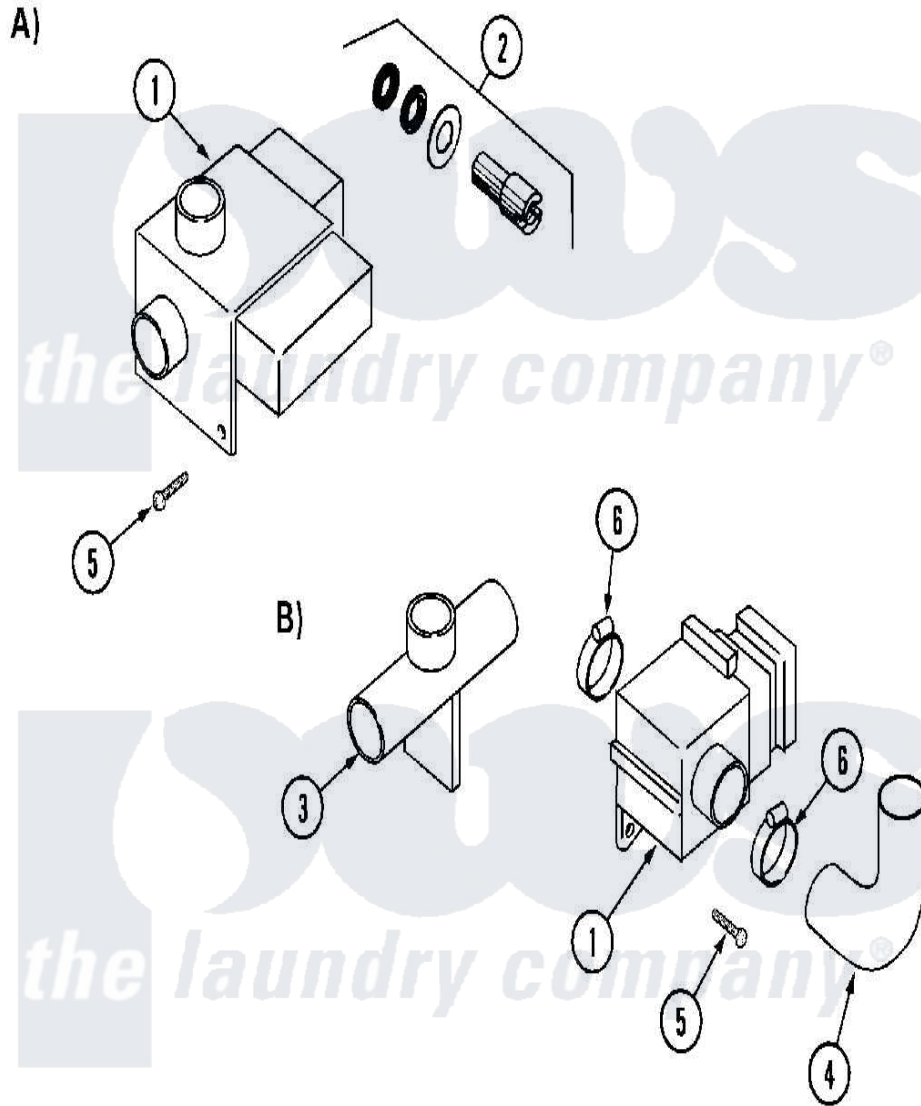

# Maytag MAF50MC4VS 08 - DRAIN VALVE (MC4)

Maytag Commercial Maytag MAF50MC4VS Washer Parts Parts Diagram 08 - DRAIN VALVE (MC4)  
 Click on the part number to view part

Item	Original Part Number	Replaced By	Status	Part Description
001	<a href="#">24001116</a>			Valve, Drain
"	<a href="#">24001217</a>			Valve, Drain
"	<a href="#">24001530</a>			Valve, Motor Drain
002	<a href="#">24001528</a>			Shaft, Drive And Seal Kit
003	24001826		Not Available	(B)CONNECTION, TEE-DRAIN
004	<a href="#">24001565</a>			Hose, Drain
005	<a href="#">24001502</a>	<a href="#">8204624</a>		Bolt
006	24001353	<a href="#">696392</a>		Hose Clamp