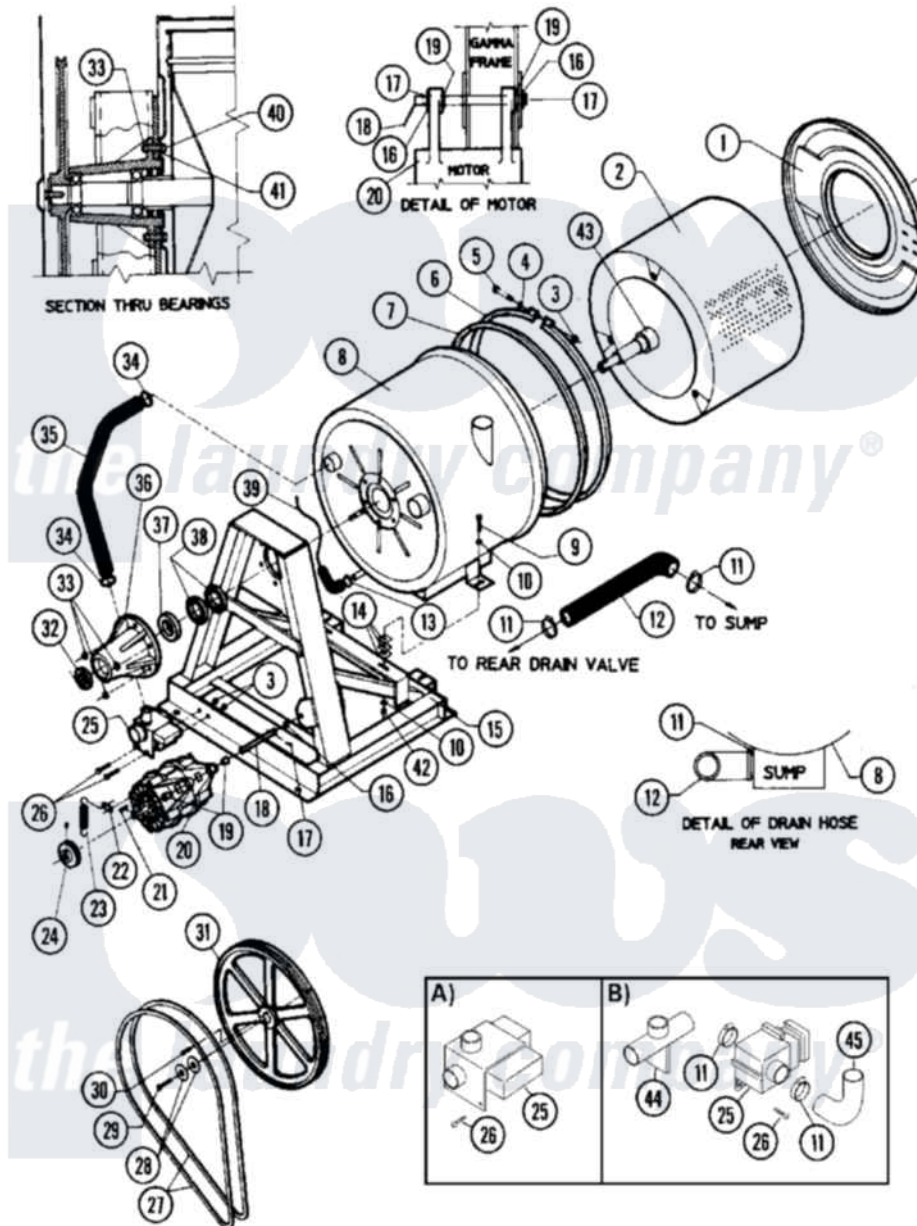

Maytag MAF50MC4VS 09 - SUB ASSEMBLY (MC4)

Maytag Commercial Maytag MAF50MC4VS Washer Parts Parts Diagram 09 - SUB ASSEMBLY (MC4)
 Click on the part number to view part

Item	Original Part Number	Replaced By	Status	Part Description
001	NLA		Not Available	FRONT SHELL ASSY.
002	24001392			Kit, Basket
003	24001215			Kit, Band Fastener
004	24001215			Kit, Band Fastener
005	24001215			Kit, Band Fastener
006	NLA		Not Available	KIT, BAND SHELL
007	24001184			Gasket Kit
008	NLA		Not Available	KIT, SHIELD RETRO
009	24001657			Bolt
010	24001516			Washer, Flat Pltd.
011	24001353	696392		Hose Clamp
012	24002032			Hose, Drain
013	24001438	285655		Clamp, Hose
014	24001803		Not Available	SHIM, SHELL
015	24001373		Not Available	KIT ASSY., FRAME (2 SPEED)
016	24001812			Washer, Hardened

017	24001512		Not Available	PIN, COTTER PLTD. (1/8X1 1/2)
018	NLA		Not Available	ROD, SUPPORT
019	24001021			Bushing, Motor
020	24001080			Motor, 2SP
"	24001084			Motor, 2SP
021	24001648		Not Available	KEY (MOTOR 3/16" X 1 1/2")
022	24001651		Not Available	CLIP, MOTOR SPRING
023	24001650		Not Available	SPRING (BELT TENSION)
024	24001088			Pulley, Motor
025	24001116			Valve, Drain
"	24001217			Valve, Drain
026	24001502	8204624		Bolt
027	24001404			Belt, V
028	24001501			Washer, Stainless Steel
029	Y24001500			Screw, S.s.
030	24001499		Not Available	KEY (3/8" X 1 1/4")
031	24001087			Pulley, Basket
032	24001016		Not Available	BEARING (6309 2RS C3)
033	24001495			Nut, Fiberlock
034	24001283		Not Available	CLAMP, HOSE (No.28)
035	24001506			Hose, Overflow
036	24001261			Kit, Trunion
037	24002044			Bearing, 6312-2RS
038	24002049			Seal, Shaft
039	24001661		Not Available	HOSE, AIR DOME
040	24001497			Bolt, S.s.
041	24001496			Washer, Flat S.s.
042	24001515			Nut, Fiberlock Pltd.
043	24001272		Not Available	COLLAR (2SP)
044	24001826		Not Available	(B)CONNECTION, TEE-DRAIN
045	24001565			Hose, Drain