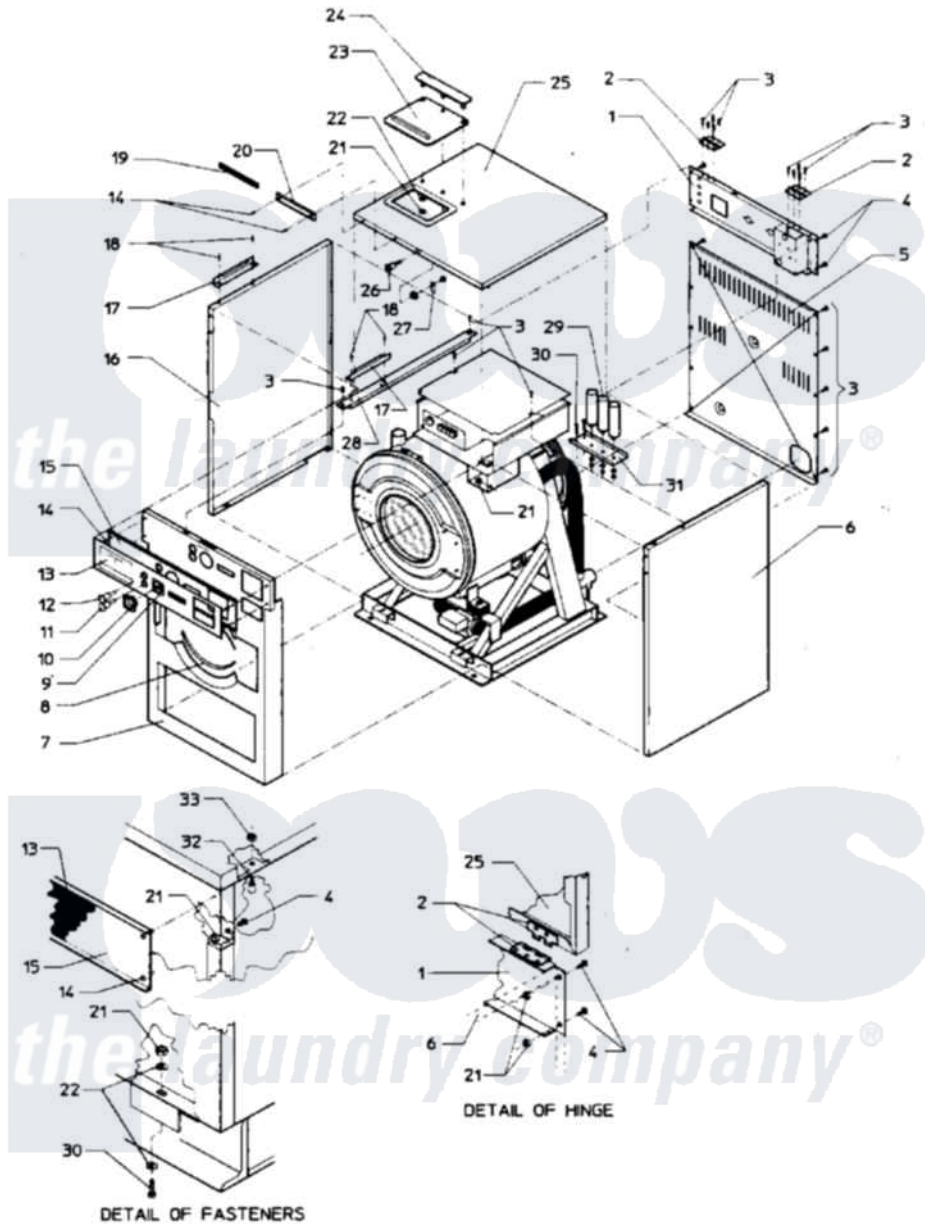

Maytag MAF50MN1 01 - MAIN EXPLODED VIEW - FINAL ASSEMBLY

Maytag [Commercial Maytag MAF50MN1 Washer Parts](#) Parts Diagram 01 - MAIN EXPLODED VIEW - FINAL ASSEMBLY

[Click on the part number to view part](#)

Item	Original Part Number	Replaced By	Status	Part Description
001	24001171			Panel Kit, Valve
002	24001676		Not Available	HINGE, TOP COVER (NOTE: 18003069 AFTER SERIAL
"	Y24001300			Hinge
003	24001301	67006964		Screw, Glide
004	24001323			Screw
005	24001402	24001198		Hose Kit, Soap Dispenser
006	NLA		Not Available	PANEL KIT, SIDE (RT.)50
007	NLA		Not Available	PANEL ASSY. (INNER FRONT)
008	24001550	24001532		Trim- Pane
009	24001679		Not Available	DECAL, CYCLE INDICATOR
010	24001680			GLASS, TIMER
011	24001681		Not Available	LIGHT, INDICATOR (RED 110V)
012	24001682		Not Available	LIGHT, INDOCATOR (AMBER 110V)

013	24001685	Not Available	DECAL, MAYTAG
014	24001540	Not Available	RIVET, BLIND S.S. (1/8 X 5/16)
015	24001688		Panel, Control
016	NLA	Not Available	PANEL KIT, SIDE (LT.)50
017	24001539	Not Available	BRACKET, SOAP DISPENSER
018	24001533		Rivet, Pop S.s.
019	W10124350	Not Available	PART NUMBER NOT AVAILABLE
020	24001671	Not Available	NAMEPLATE
021	24001510	W10139757	Nut
022	24001295		Lockwasher, S.s.
023	24001219	Not Available	COVER, SOAP DISPENSER
024	24001542		Clamp, Soap Dispenser
025	NLA	Not Available	COVER KIT, TOP
026	24001220		Lock, Top Cover
027	24001221		Latch, Top Cover
028	24001691	Not Available	BRACE, TOP
029	24001237		Capacitor
"	24001239		Capacitor
"	24001241		Capacitor W/Res.
030	24001303		Screw
031	24001674	Not Available	BRACKET, CAPACITOR
032	24001305		Nut, Fiberlock
033	24001425		Nut, Fiberlock, Pltd
034	W10124350	Not Available	PART NUMBER NOT AVAILABLE