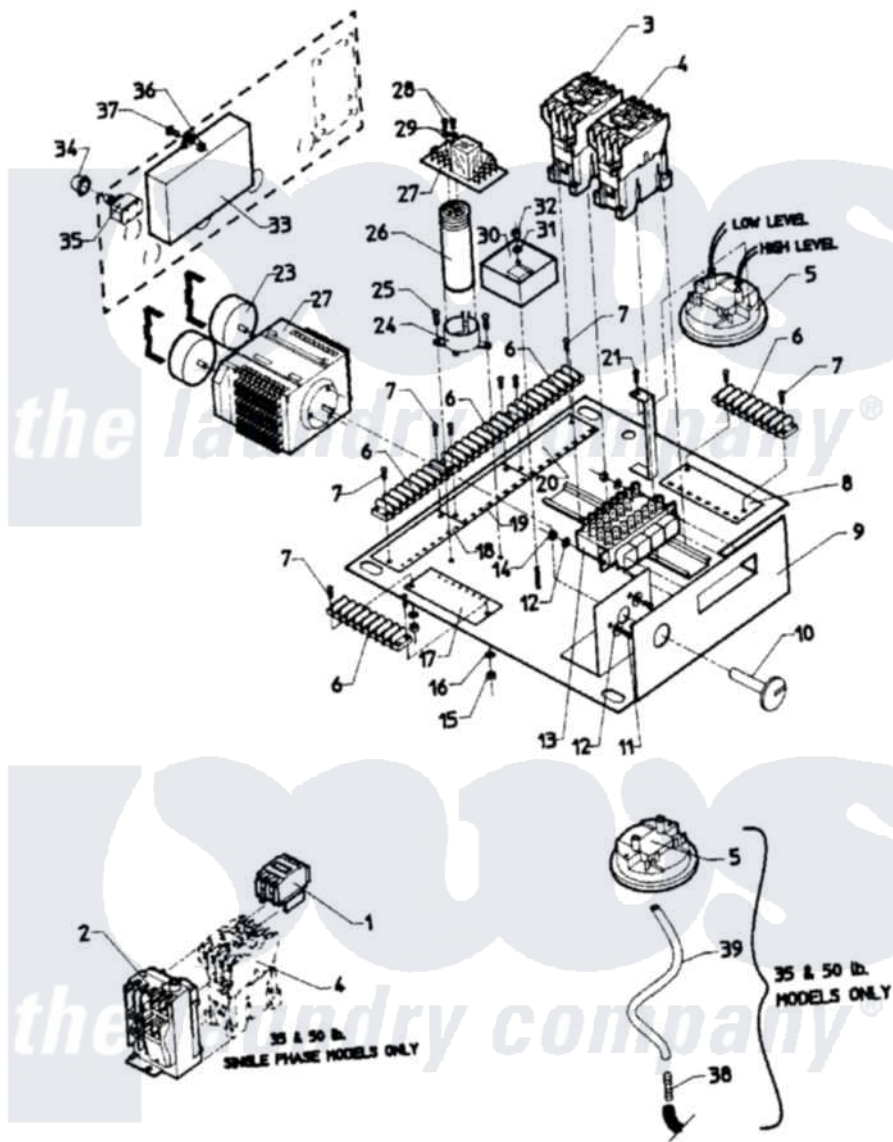

Maytag MAF50MN1 03 - CONTROL MODULE

Maytag [Commercial Maytag MAF50MN1 Washer Parts](#) Parts Diagram 03 - CONTROL MODULE

[Click on the part number to view part](#)

Item	Original Part Number	Replaced By	Status	Part Description
001	24001104		Not Available	CONTACTOR, AUX. ADDER
002	NLA		Not Available	PROTECTOR, OVERLOAD
003	24001105	24002051		Contacto-
004	24001105	24002051		Contacto-
"	24001737			Relay
"	24001738			Relay
005	24001224		Not Available	SWITCH, DUAL LEVEL
006	24001412		Not Available	STRIP, TERMINAL
007	24001414	4450038		Screw
008	24001030		Not Available	DECAL,INSUL.TERM STIRP (33-40)
009	W10124350		Not Available	PART NUMBER NOT AVAILABLE
010	24001739		Not Available	INDICATOR, CYCLE
011	24001357			Screw, Stainless Steel
012	24001358			Washer, Flat
013	NLA		Not Available	SWITCH, CYCLE SELECTOR

014	NLA		Not Available	NUT, FIBERLOCK
015	24001417	7103P070-60		Nut, Top Pilot
016	24001415			Washer, S.s.
017	NLA		Not Available	INSULATOR, TERM. STRIP (1-8)
018	NLA		Not Available	INSULATOR, TERM. STRIP (9-16)
019	NLA		Not Available	INSULATOR, TERM. STRIP (17-24)
020	NLA		Not Available	INSULATOR, TERM. STRIP (25-32)
021	24001411	313806		Screw
022	24001178			Kit, Timer Cycle
023	24001577			Motor, Timer
024	W10124350		Not Available	PART NUMBER NOT AVAILABLE
025	24001578	3196170		Screw
026	24001247			Capacitor, Door Lock
027	24001742			Board, P.C.
028	24001580			Screw, S.s.
029	24001579			Washer, S.s.
030	24001176			Kit, Timer Delay
031	24001295			Lockwasher, S.s.
032	24001419	W10139757		Nut
033	24001235			Kit, Switch
034	24001744		Not Available	BOOT, PUSH BUTTON
035	24001254			Switch, Momentary
036	24001425			Nut, Fiberlock, Pltd
037	24001745			Screw, Stainless Steel
038	24001746		Not Available	COUPLER, HOSE (PRESS. SWTCH)
039	24001747		Not Available	EXTENSION, AIR LINE