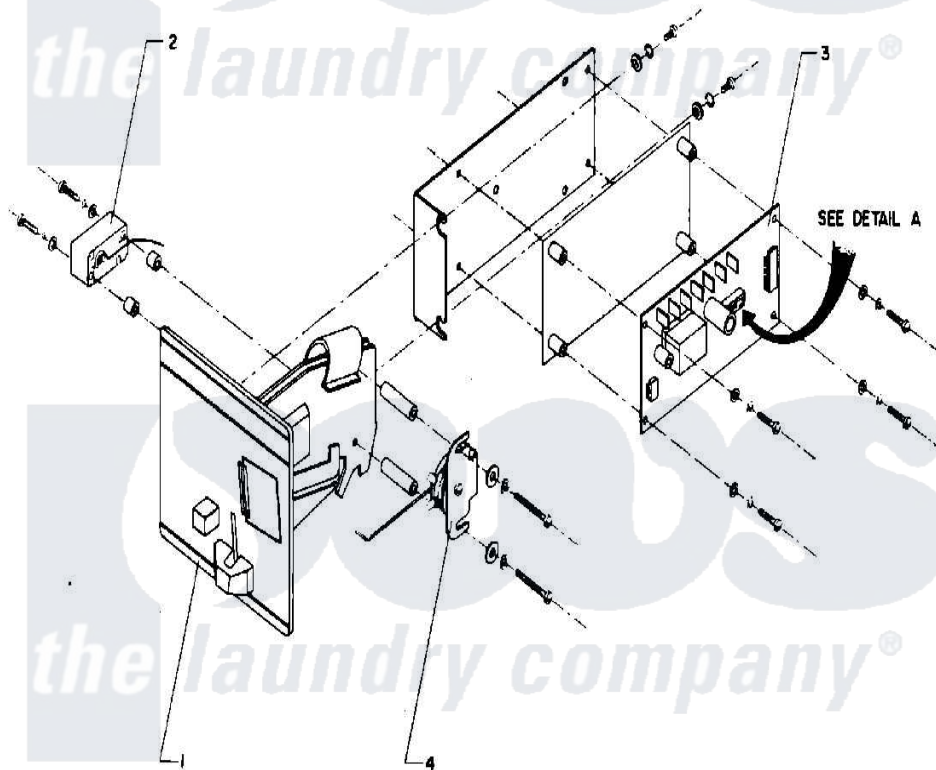

Maytag MAF50MN1 04 - COIN METER AND COIN BOX

DETAIL A
COIN COUNTER
DIP SWITCHES

Maytag [Commercial Maytag MAF50MN1 Washer Parts](#) Parts Diagram 04 - COIN METER AND COIN BOX
Click on the part number to view part

Item	Original Part Number	Replaced By	Status	Part Description
001	24001615			COIN ACCEPTOR (US QUARTER)
"	24001754		Not Available	COIN METER (110V/50-60HZ) (US QUARTERS)
"	24001755		Not Available	COIN METER (110V/50-60HZ) (CANADIAN QUARTERS)
"	NLA		Not Available	COIN METER, HANKE (DIGITAL)
002	NLA		Not Available	SWITCH, COIN
003	24001617		Not Available	ELECTRONIC COIN COUNTER W/HAR
004	24001618		Not Available	SOLENOID, COIN BLOCKING (120V)
"	24001756			Solenoid, Coin Blocking
005	24002035			Harness, Led