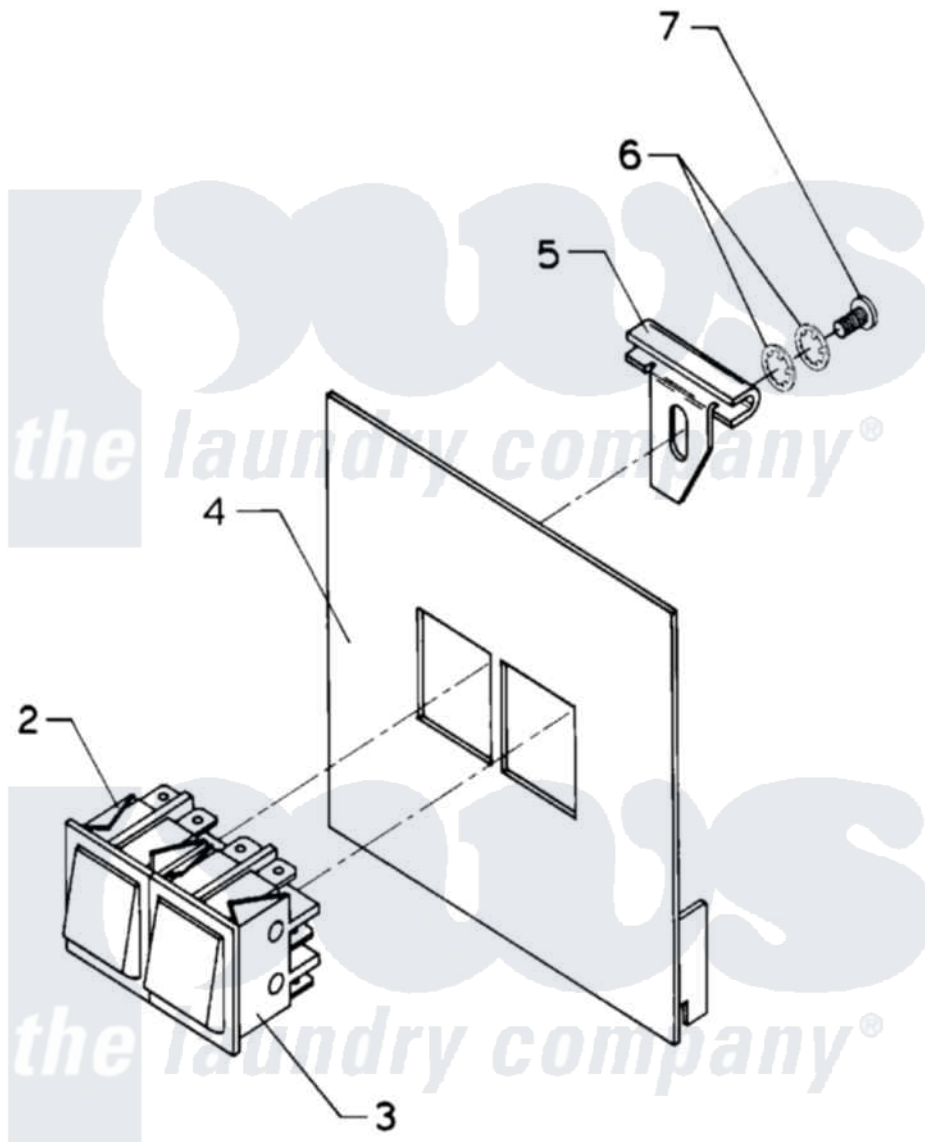

# Maytag MAF50MN1 05 - MANUAL START/STOP CONTROL

Maytag [Commercial Maytag MAF50MN1 Washer Parts](#) Parts Diagram 05 - MANUAL START/STOP CONTROL  
Click on the part number to view part

Item	Original Part Number	Replaced By	Status	Part Description
001	24001764		Not Available	KIT, START/STOP COMPLETE
002	<a href="#">24001251</a>			Switch
003	<a href="#">24001252</a>			Switch, Momentary
004	NLA		Not Available	COVER, PLATE (OPL)