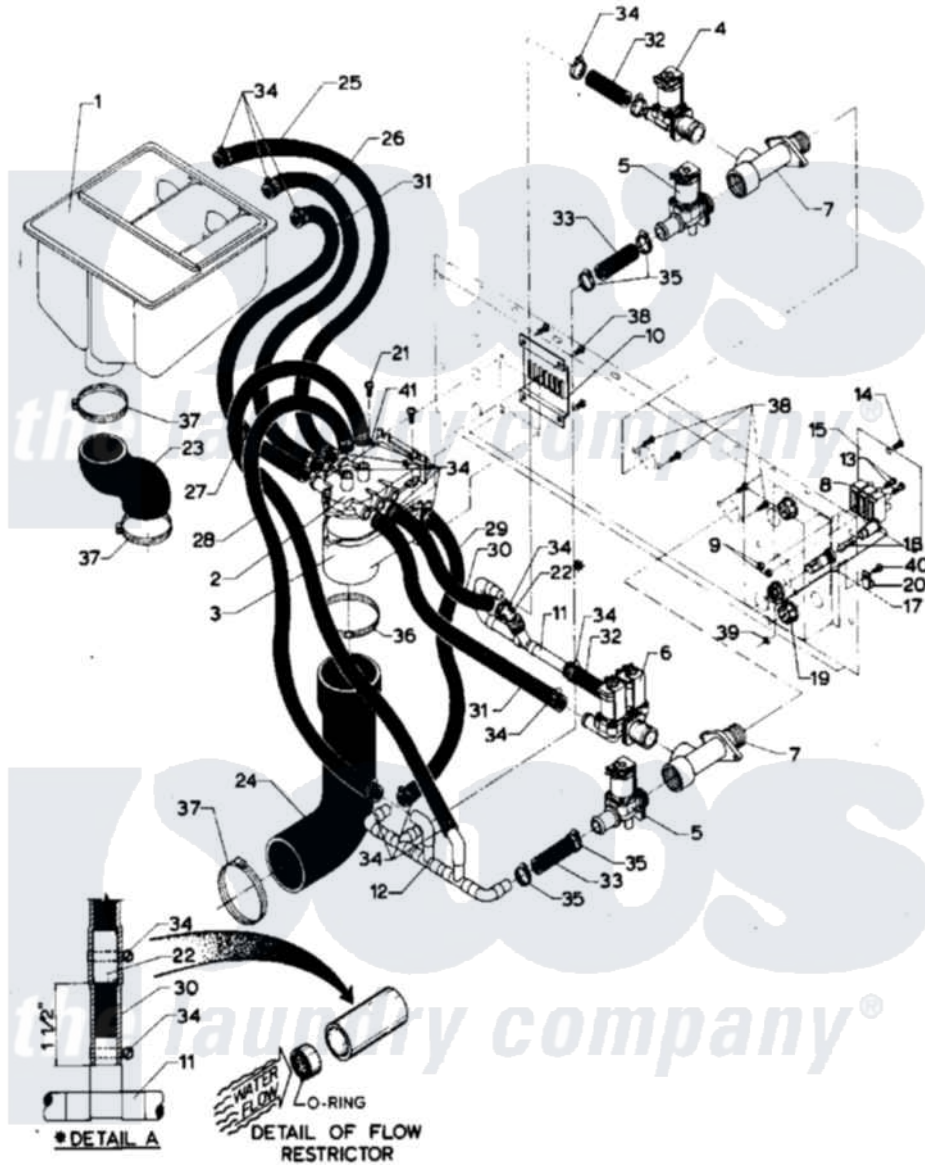

Maytag MAF50MN1 06 - SOAP DISPENSER

Maytag Commercial Maytag MAF50MN1 Washer Parts Parts Diagram 06 - SOAP DISPENSER
 Click on the part number to view part

Item	Original Part Number	Replaced By	Status	Part Description
001	24001627		Not Available	DISPENSER, SUPPLY (COIN)
002	24001031			Breaker, Vac.
003	24001032			Breaker, Vac.
004	24001119			Valve
005	W10124350		Not Available	PART NUMBER NOT AVAILABLE
006	W10124350		Not Available	PART NUMBER NOT AVAILABLE
007	24001448			Seal
008	24001366		Not Available	BLOCK, INPUT & POWER (4 TERM)
"	24001629		Not Available	BLOCK, INPUT POWER (3 WIRE)
009	24001425			Nut, Fiberlock, Pltd
010	24001426			Cover, Vacuum Breaker
011	24001777		Not Available	MANIFOLD, SUPPLY
012	W10124350		Not Available	PART NUMBER NOT AVAILABLE

013	24001430		Screw, S.s
014	24001301	67006964	Screw, Glide
015	24001429		Not Available COVER, JUNCTION BOX
016	W10124350		Not Available PART NUMBER NOT AVAILABLE
017	24001433		Holder, Fuse
018	24001225		Fuse, Control
019	24001436	8008P014-60	Grommet, Nylon
020	24001434		Not Available CONNECTOR, GROUND
021	24001432	W10068250	Screw
022	24001775		Not Available FLOW RESTRICTOR ASSY.
023	24001442		Hose, Soap Dispenser
024	24001033		Hose, Vacuum Breaker
025	24001781		Not Available HOSE
026	24001783		Not Available HOSE
027	W10124350		Not Available PART NOT USED
028	24001767		Not Available HOSE
029	24001788		Not Available HOSE
030	24001771		Not Available HOSE
031	24001792		Hose
032	24001794		Hose
033	24001794		Hose
034	24001423	489503	Clamp
035	24001797		Not Available CLAMP (SIZE 24)
036	24001282		Not Available CLAMP, HOSE (No.48)
037	24001353	696392	Hose Clamp
038	24001414	4450038	Screw
039	24001342	74005230	Nut, Lock
040	24001432	W10068250	Screw
041	24001425		Nut, Fiberlock, Pltd