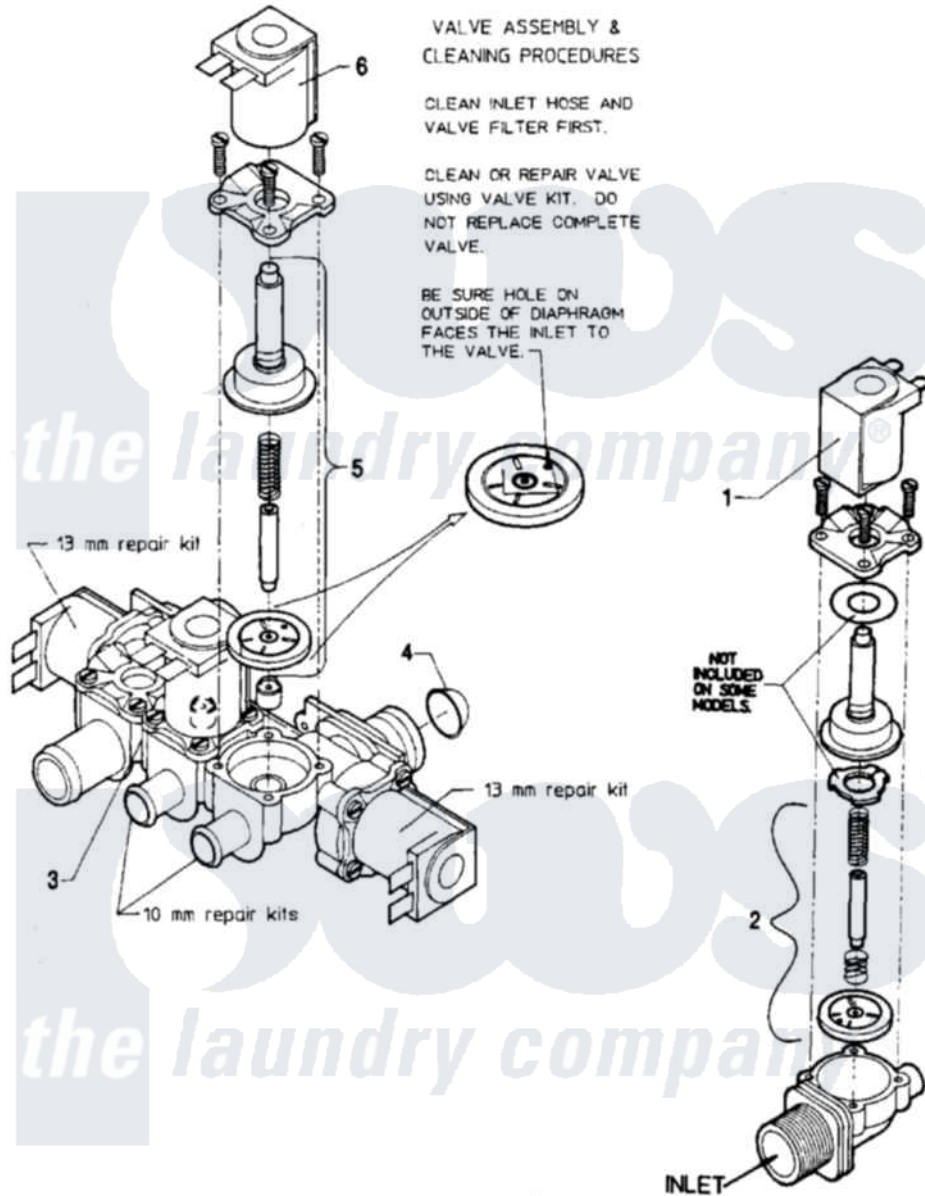

# Maytag MAF50MN1 07 - WATER VALVE

Maytag [Commercial Maytag MAF50MN1 Washer Parts](#) Parts Diagram 07 - WATER VALVE  
 Click on the part number to view part

Item	Original Part Number	Replaced By	Status	Part Description
001	<a href="#">24001119</a>			Valve
"	<a href="#">24001448</a>			Seal
"	24001549		Not Available	FILTER, MESH (11MM US THREAD)
"	W10124350		Not Available	PART NOT USED
002	W10124350		Not Available	PART NOT USED
003	<a href="#">24001226</a>			Valve, Mixing
004	24001634		Not Available	SCREEN, VALVE
005	<a href="#">24001122</a>			Kit, Valve Repair
"	<a href="#">24001231</a>			Kit, Repair
006	<a href="#">24001232</a>			Coil, Water Valve