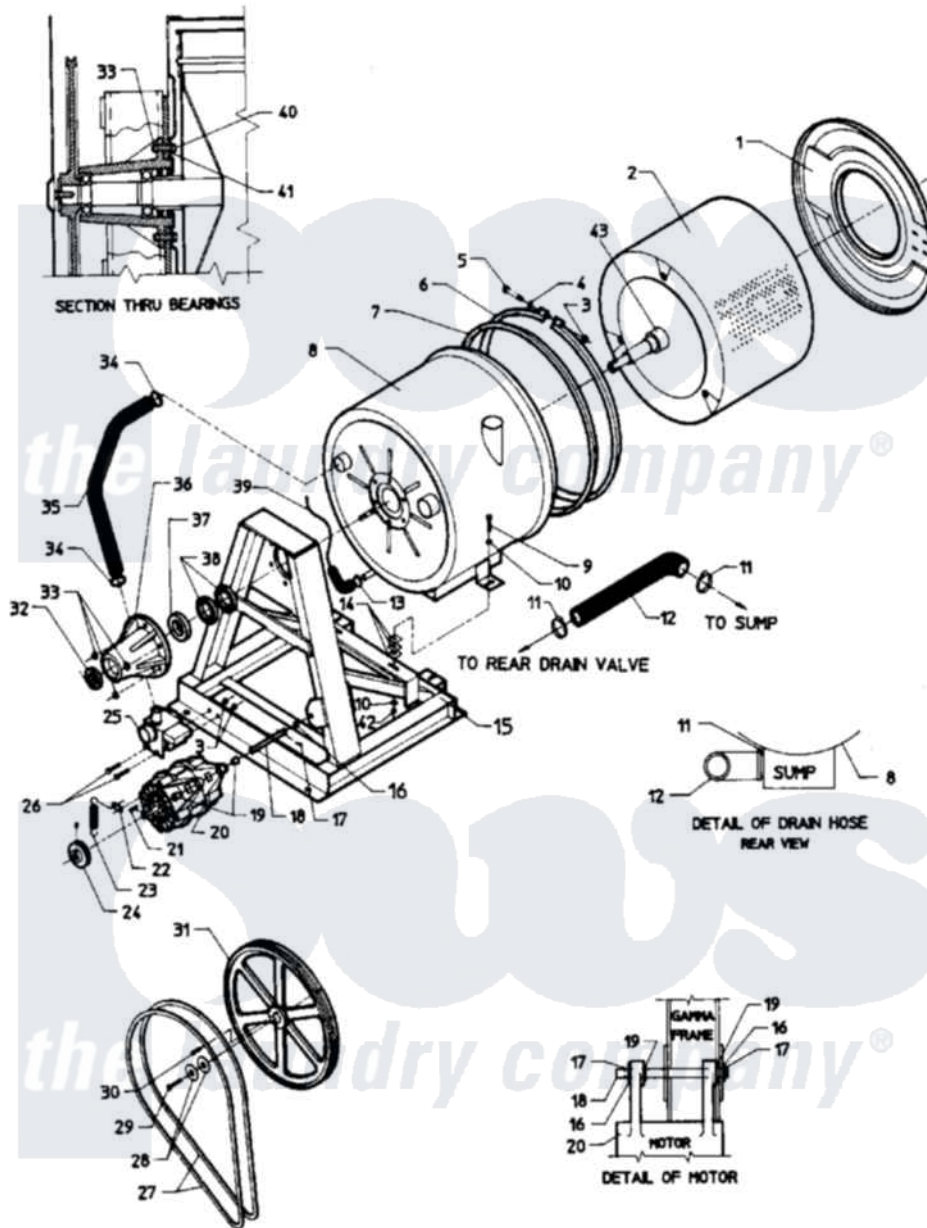

# Maytag MAF50MN1 08 - MAIN EXPLODED VIEW-SUB ASSEMBLY

Maytag Commercial Maytag MAF50MN1 Washer Parts Parts Diagram 08 - MAIN EXPLODED VIEW-SUB ASSEMBLY  
 Click on the part number to view part

Item	Original Part Number	Replaced By	Status	Part Description
001	NLA		Not Available	FRONT SHELL ASSY.
002	<a href="#">24001392</a>			Kit, Basket
003	<a href="#">24001215</a>			Kit, Band Fastener
004	<a href="#">24001215</a>			Kit, Band Fastener
005	<a href="#">24001215</a>			Kit, Band Fastener
006	NLA		Not Available	KIT, BAND SHELL
007	<a href="#">24001184</a>			Gasket Kit
008	NLA		Not Available	KIT, SHIELD RETRO
009	<a href="#">24001657</a>			Bolt
010	<a href="#">24001516</a>			Washer, Flat Pltd.
011	24001353	<a href="#">696392</a>		Hose Clamp
012	<a href="#">24002032</a>			Hose, Drain
013	24001438	<a href="#">285655</a>		Clamp, Hose
014	24001803		Not Available	SHIM, SHELL
015	24001373		Not Available	KIT ASSY., FRAME (2 SPEED)
016	<a href="#">24001812</a>			Washer, Hardened