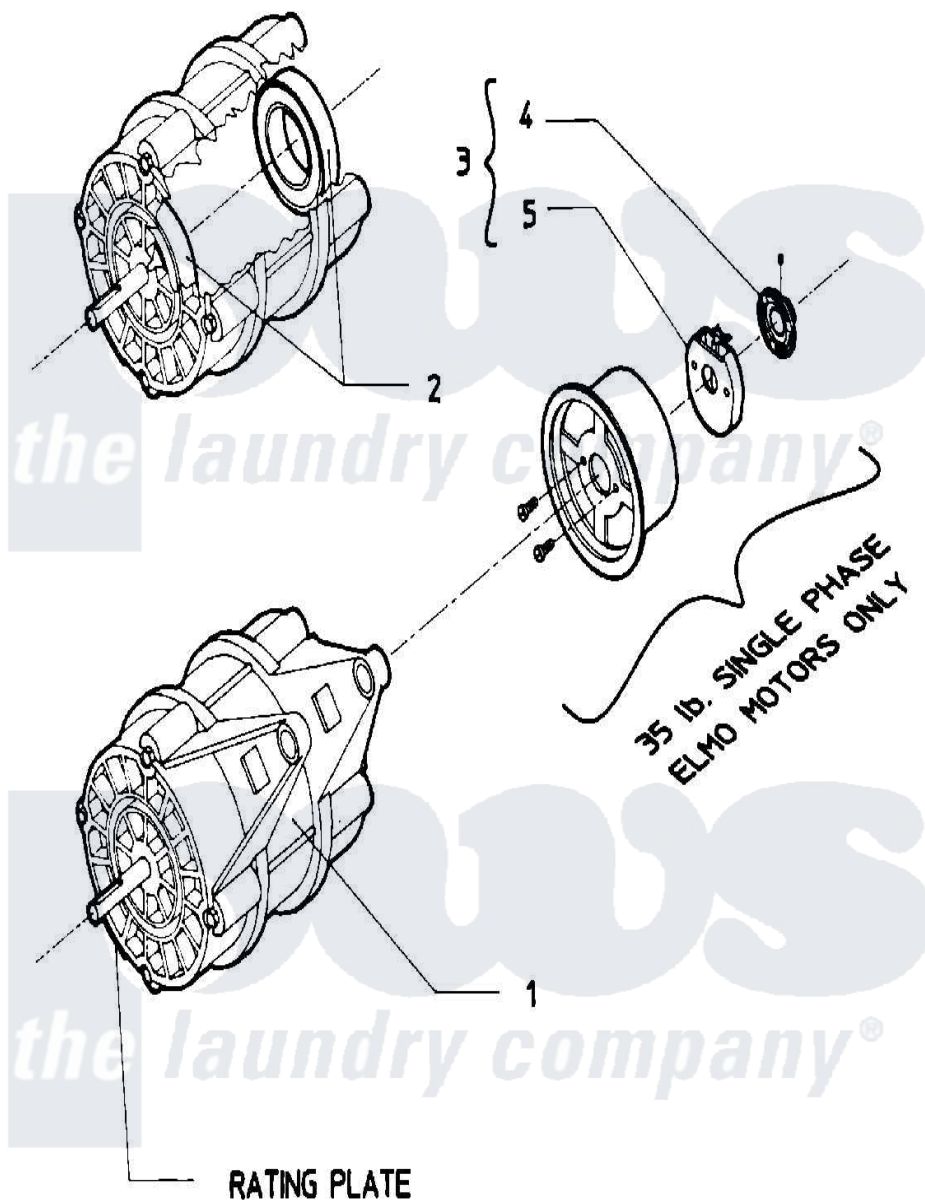

# Maytag MAF50MN1 09 - MOTOR

Maytag [Commercial Maytag MAF50MN1 Washer Parts](#) Parts Diagram 09 - MOTOR  
 Click on the part number to view part

Item	Original Part Number	Replaced By	Status	Part Description
001	<a href="#">24001080</a>			Motor, 2SP
"	<a href="#">24001084</a>			Motor, 2SP
002	<a href="#">24001017</a>			Bearing, Motor
003	W10124350		Not Available	PART NOT USED