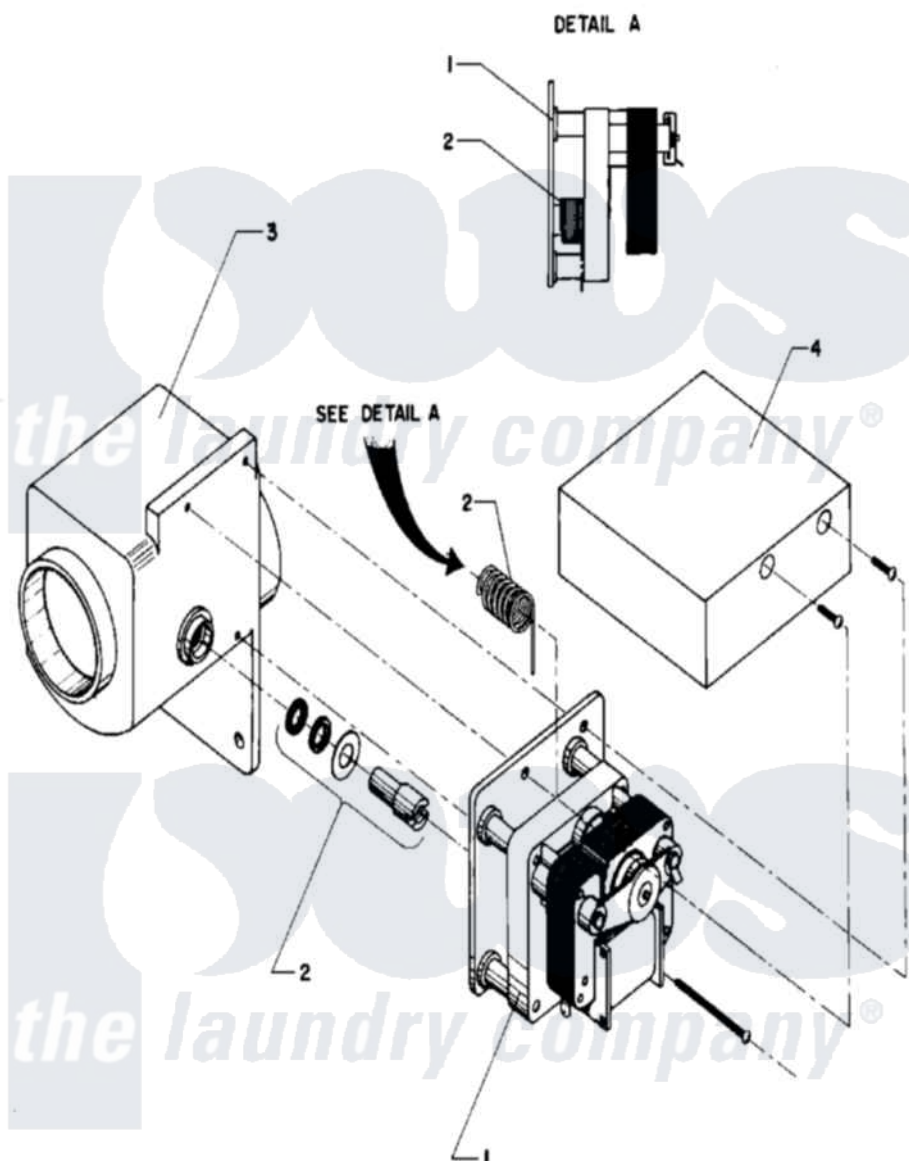

Maytag MAF50MN1 10 - DRAIN VALVE

Maytag [Commercial Maytag MAF50MN1 Washer Parts](#) Parts Diagram 10 - DRAIN VALVE
 Click on the part number to view part

Item	Original Part Number	Replaced By	Status	Part Description
001	24001217			Valve, Drain
"	24001530			Valve, Motor Drain
002	24001528			Shaft, Drive And Seal Kit
003	W10124350		Not Available	PART NOT USED
004	W10124350		Not Available	PART NOT USED