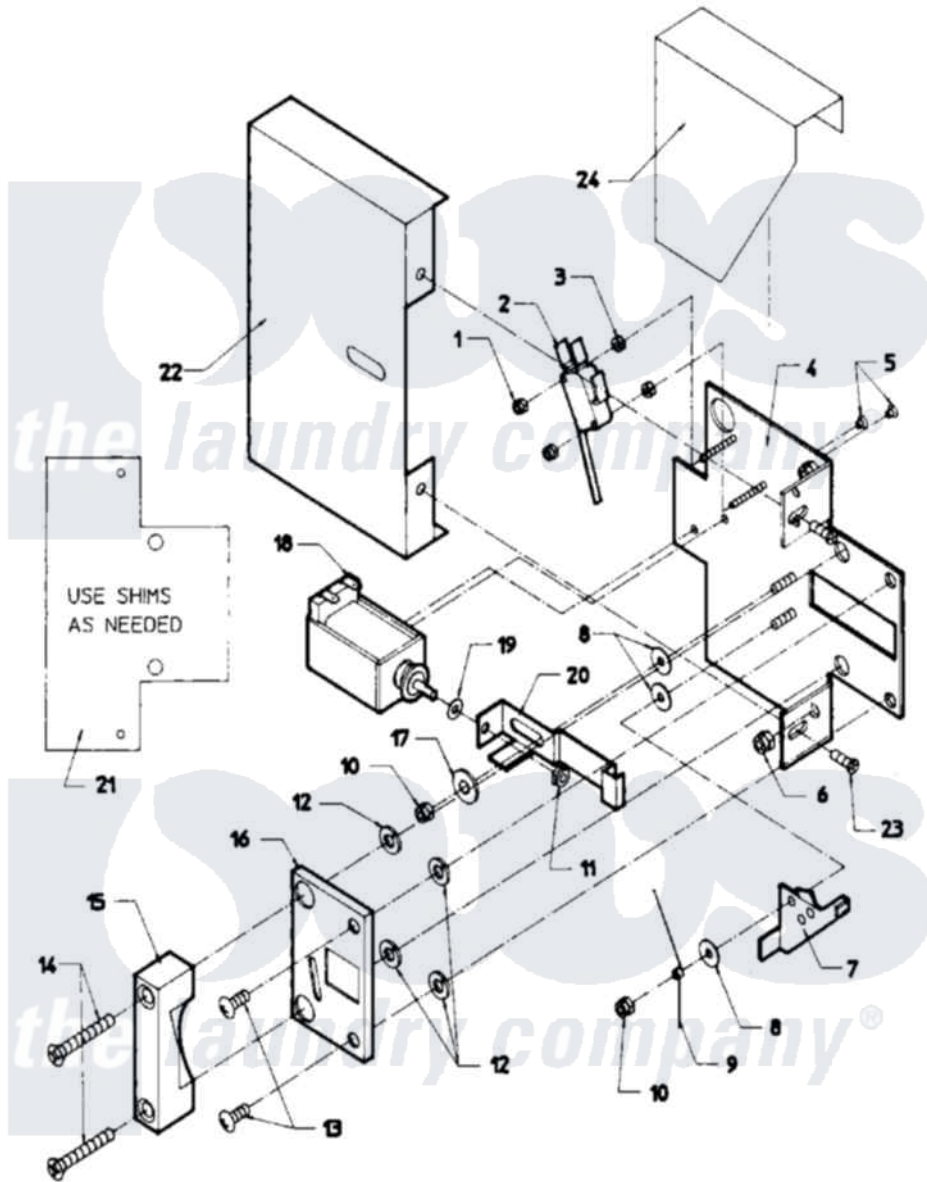

# Maytag MAF50MN1 11 - DOOR SAFETY INTERLOCK-OPL MODELS

Maytag Commercial Maytag MAF50MN1 Washer Parts Parts Diagram 11 - DOOR SAFETY INTERLOCK-OPL MODELS  
 Click on the part number to view part

Item	Original Part Number	Replaced By	Status	Part Description
001	<a href="#">24001476</a>			Nut, Fiberlock
002	<a href="#">24001229</a>			Switch, Door Lock
003	24001477		Not Available	SPACER, NYLON (No.6)
004	NLA		Not Available	PLATE, DOOR LOCK
005	<a href="#">24001479</a>			Screw, S.s.
006	<a href="#">24001305</a>			Nut, Fiberlock
007	<a href="#">24001230</a>			Lever, Door Lock
008	<a href="#">24001480</a>			Washer, Teflon
009	<a href="#">24001293</a>			Spring, Torsion
010	24001342	<a href="#">74005230</a>		Nut, Lock
011	<a href="#">24001481</a>	<a href="#">Y707702</a>		Locknut
012	<a href="#">24001295</a>			Lockwasher, S.s.
013	<a href="#">24001323</a>			Screw
014	<a href="#">24001642</a>			Screw, S.s.
015	24001483		Not Available	CATCH, DOOR LOCK
016	24001484		Not Available	COVER, DOOR LOCK PLATE

017	<a href="#">24001485</a>		Washer, Shoulder
018	<a href="#">24001101</a>		Solenoid, Door Rel
019	<a href="#">24001358</a>		Washer, Flat
020	24001486	Not Available	BUTTON, PUSH (STOP)
021	<a href="#">24001559</a>		Shim, Door Lock
022	24001487	Not Available	COVER, DOOR LOCK ASSY.
023	24001301	<a href="#">67006964</a>	Screw, Glide
024	24001488	Not Available	SHIELD, SPLASH (DOOR LOCK)