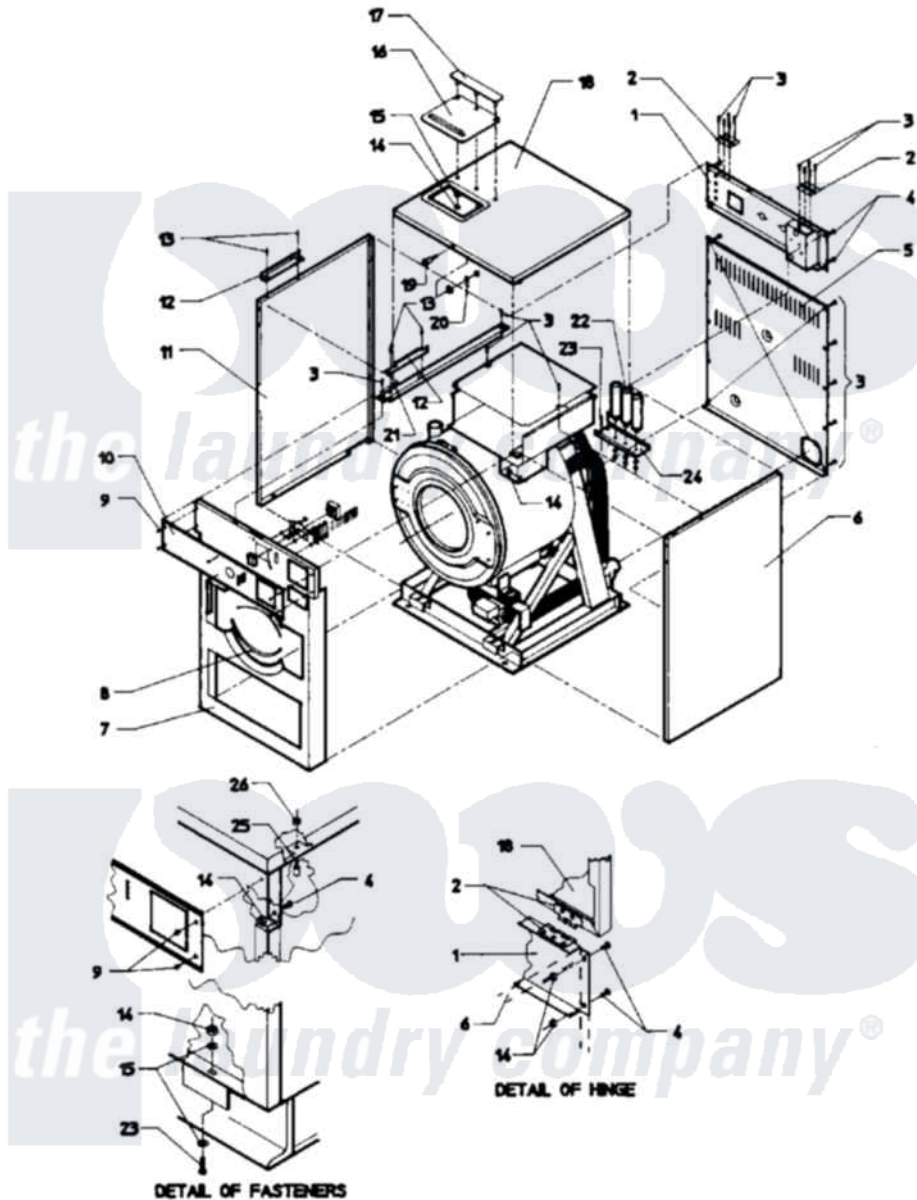

Maytag MAF50MN2 01 - FINAL ASSEMBLY (MC2/MN2)

Maytag Commercial Maytag MAF50MN2 Washer Parts Parts Diagram 01 - FINAL ASSEMBLY (MC2/MN2)
 Click on the part number to view part

Item	Original Part Number	Replaced By	Status	Part Description
001	24001171			Panel Kit, Valve
002	Y24001300			Hinge
003	24001301	67006964		Screw, Glide
004	24001323			Screw
005	24001402	24001198		Hose Kit, Soap Dispenser
006	NLA		Not Available	PANEL KIT, SIDE (RT.)50
007	NLA		Not Available	PANEL ASSY. (INNER FRONT)
008	24001550	24001532		Trim- Pane
009	24001212	212277		Screw, No.8 X 1/2 Inch
010	NLA		Not Available	PANEL, CONTROL
011	NLA		Not Available	PANEL KIT, SIDE (LT.)50
012	24001539		Not Available	BRACKET, SOAP DISPENSER
013	24001540		Not Available	RIVET, BLIND S.S. (1/8 X 5/16)
014	24001510	W10139757		Nut

015	24001304		Washer, Flat
016	24001219	Not Available	COVER, SOAP DISPENSER
017	24001542		Clamp, Soap Dispenser
018	NLA	Not Available	COVER KIT, TOP
019	24001220		Lock, Top Cover
020	24001221		Latch, Top Cover
021	24001691	Not Available	BRACE, TOP
022	24001237		Capacitor
"	24001239		Capacitor
"	24001241		Capacitor W/Res.
023	24001303		Screw
024	24001674	Not Available	BRACKET, CAPACITOR
025	NLA	Not Available	COVER KIT, TOP
026	24001425		Nut, Fiberlock, Pltd