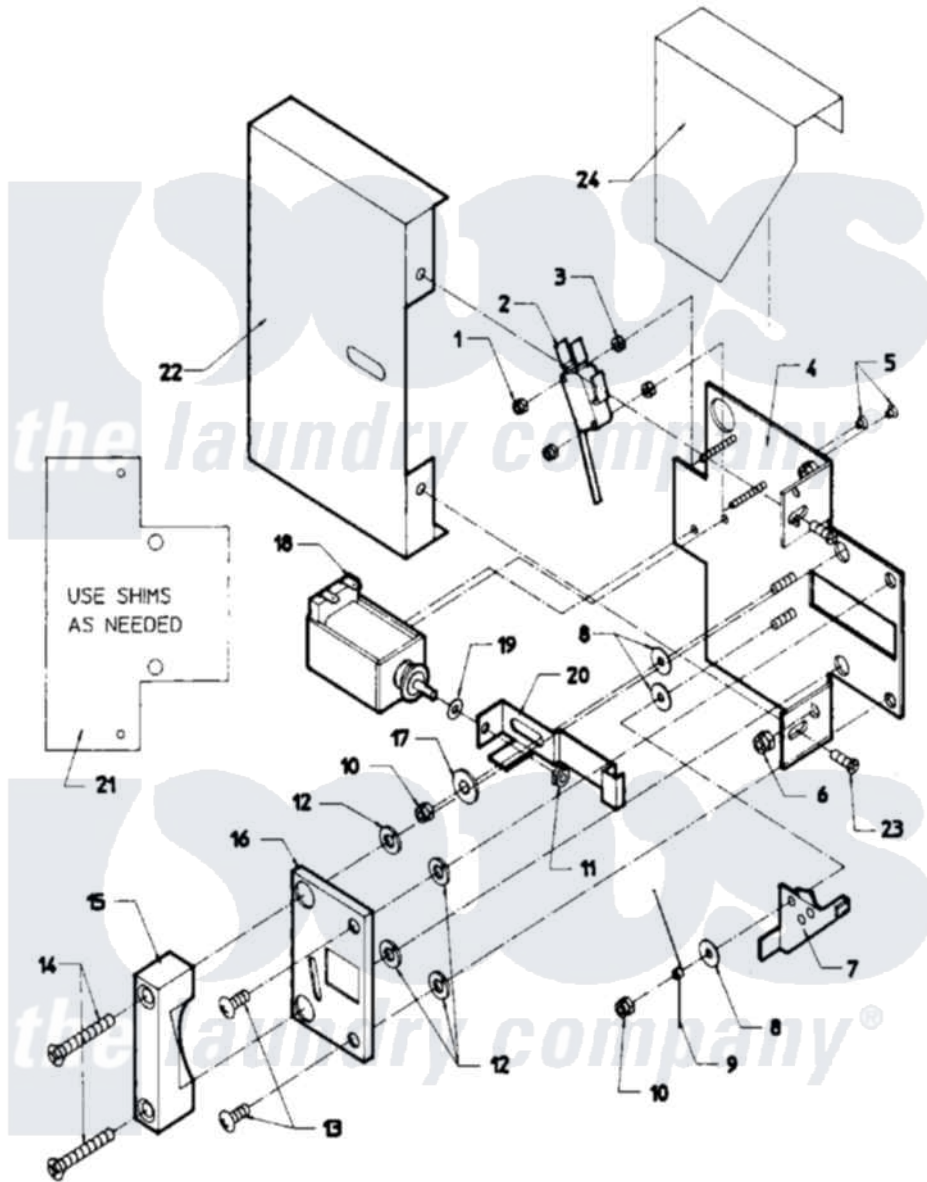

# Maytag MAF50MN2 03 - DOOR SAFETY INTERLOCK (OPL MODELS)

Maytag [Commercial Maytag MAF50MN2 Washer Parts](#) Parts Diagram 03 - DOOR SAFETY INTERLOCK (OPL MODELS)

[Click on the part number to view part](#)

Item	Original Part Number	Replaced By	Status	Part Description
001	<a href="#">24001476</a>			Nut, Fiberlock
002	<a href="#">24001229</a>			Switch, Door Lock
003	24001477		Not Available	SPACER, NYLON (No.6)
004	NLA		Not Available	PLATE, DOOR LOCK
005	<a href="#">24001479</a>			Screw, S.s.
006	<a href="#">24001305</a>			Nut, Fiberlock
007	<a href="#">24001230</a>			Lever, Door Lock
008	<a href="#">24001480</a>			Washer, Teflon
009	<a href="#">24001293</a>			Spring, Torsion
010	24001342	<a href="#">74005230</a>		Nut, Lock
011	<a href="#">24001481</a>	<a href="#">Y707702</a>		Locknut
012	<a href="#">24001295</a>			Lockwasher, S.s.
013	<a href="#">24001323</a>			Screw
014	<a href="#">24001642</a>			Screw, S.s.
015	24001483		Not Available	CATCH, DOOR LOCK
016	24001484		Not Available	COVER, DOOR LOCK PLATE

017	<a href="#">24001485</a>		Washer, Shoulder
018	<a href="#">24001101</a>		Solenoid, Door Rel
019	<a href="#">24001358</a>		Washer, Flat
020	24001486	Not Available	BUTTON, PUSH (STOP)
021	<a href="#">24001559</a>		Shim, Door Lock
022	24001487	Not Available	COVER, DOOR LOCK ASSY.
023	24001301	<a href="#">67006964</a>	Screw, Glide
024	24001488	Not Available	SHIELD, SPLASH (DOOR LOCK)